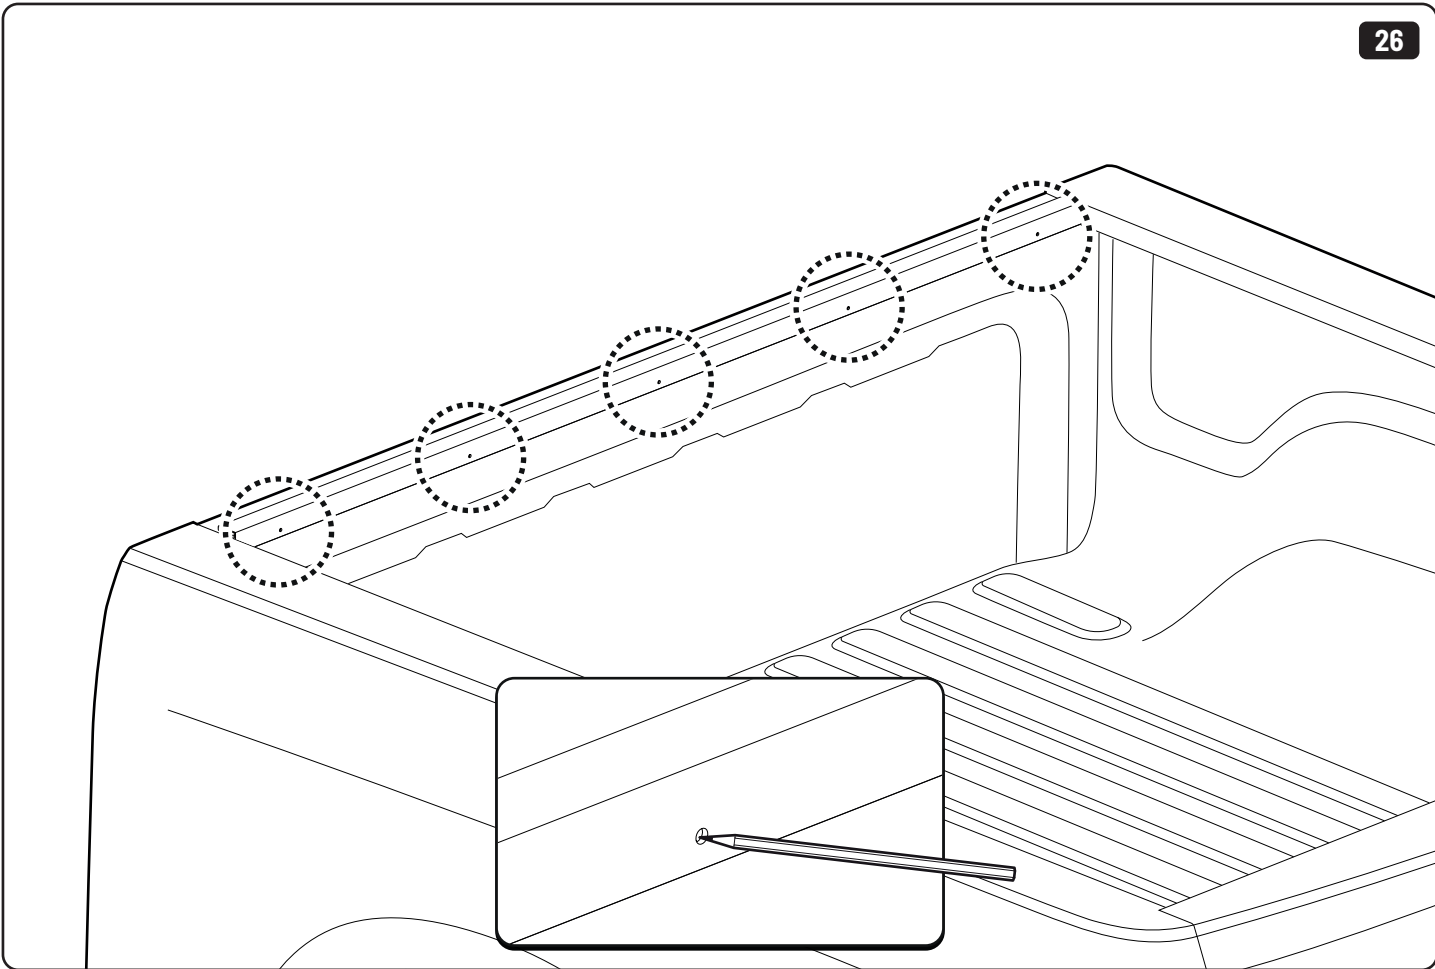

2

3

6

7

 Ø 2,4mm 3/32"

 Rust Protection

EVOm Installation checklist

Type of Action	Date	Done
Holes for drain		
Mounting gliding rail in canister		
Placement of bracket		
With + Cross measurement		
Tightening the clamp screw		