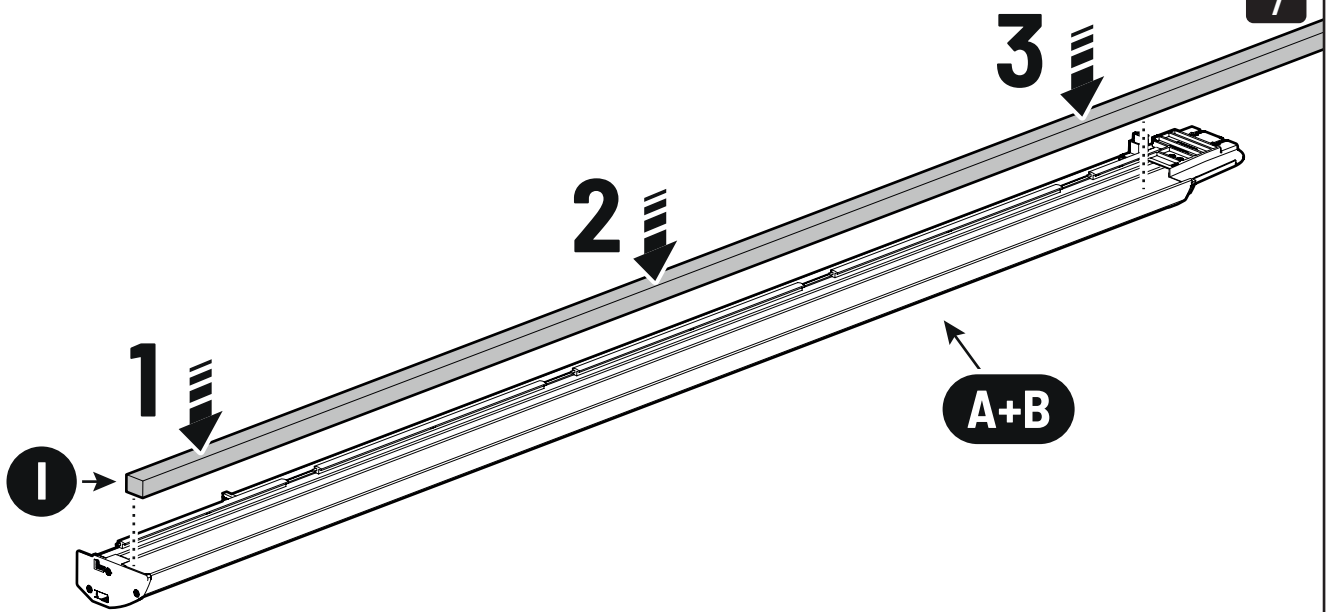

2

3

6

7

 Ø 2,4mm 3/32"

 Rust Protection

EVOm Installation checklist

Type of Action	Date	Done
Holes for drain		
Mounting gliding rail in canister		
Placement of bracket		
With + Cross measurement		
Tightening the clamp screw		