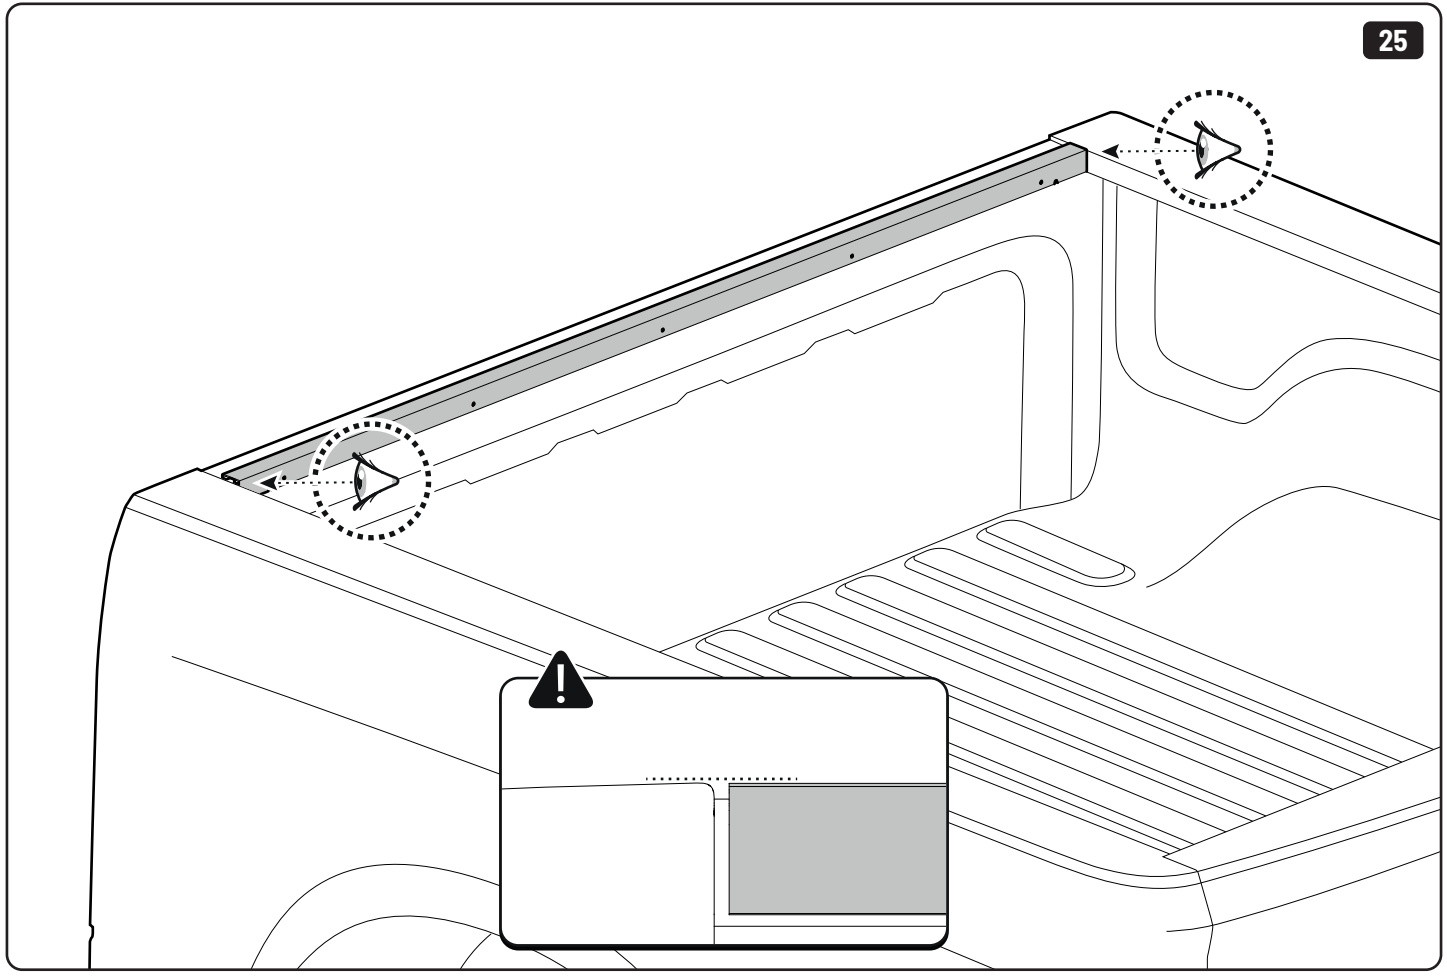

2

3

6

7

 Ø 2,4mm 3/32"

 Rust Protection

EVOm Installation checklist

Type of Action	Date	Done
Holes for drain		
Mounting gliding rail in canister		
Placement of bracket		
With + Cross measurement		
Tightening the clamp screw		