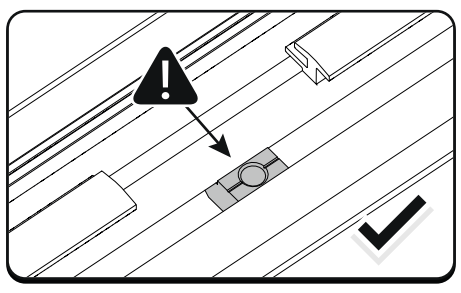

2

3

6

7

 Ø 2,4mm 3/32"

 Rust Protection

EVOm Installation checklist

Type of Action	Date	Done
Holes for drain		
Mounting gliding rail in canister		
Placement of bracket		
With + Cross measurement		
Tightening the clamp screw		