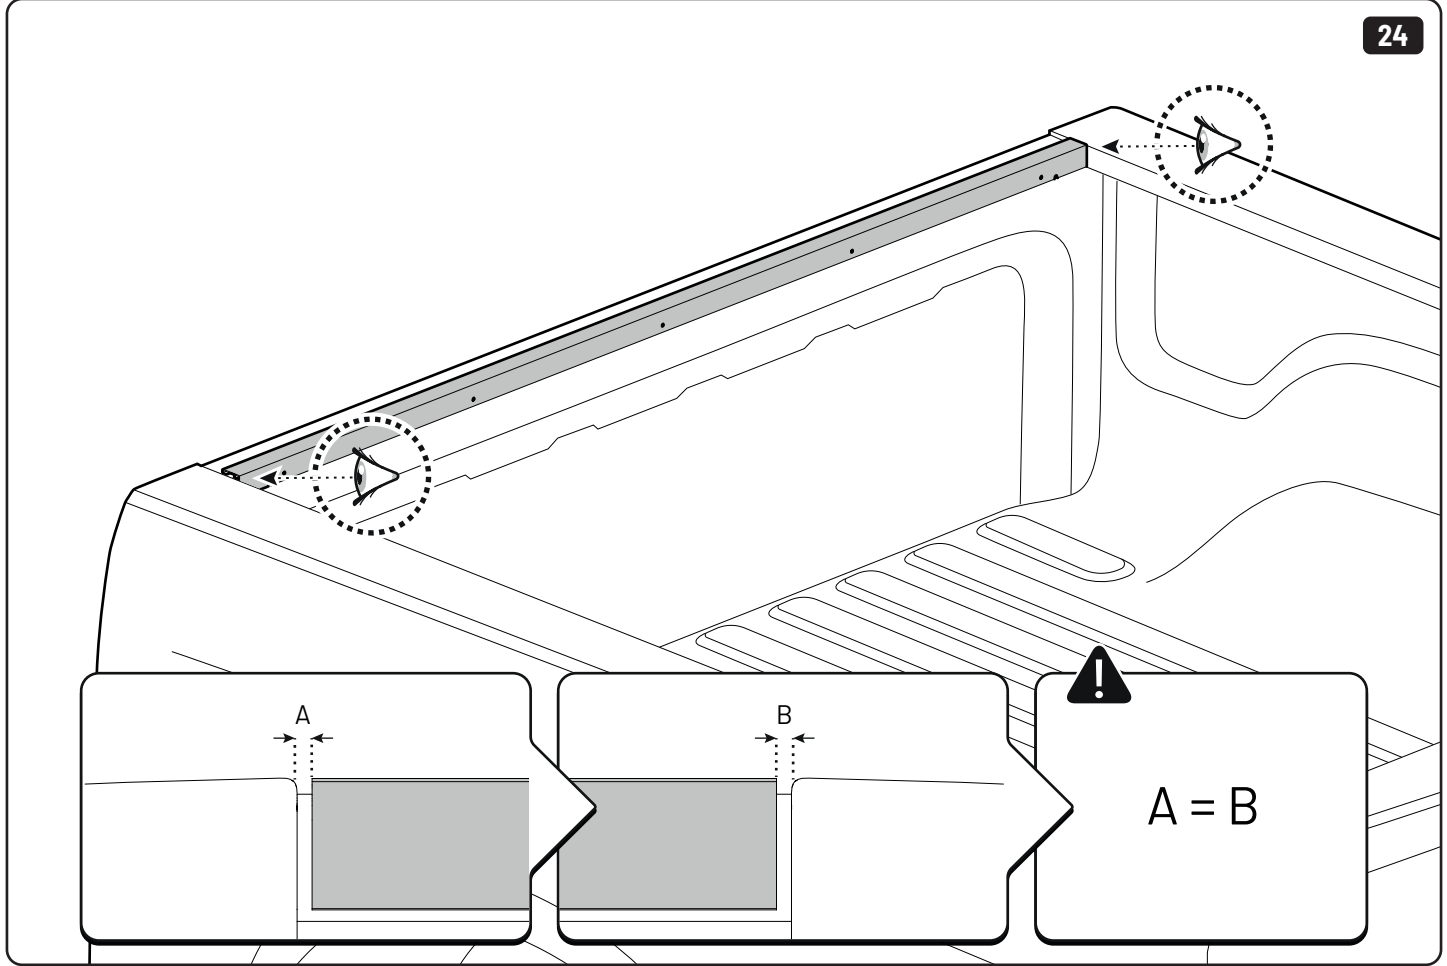

2

3

6

7

 Ø 2,4mm 3/32"

 Rust Protection

EVOm Installation checklist

Type of Action	Date	Done
Holes for drain		
Mounting gliding rail in canister		
Placement of bracket		
With + Cross measurement		
Tightening the clamp screw		