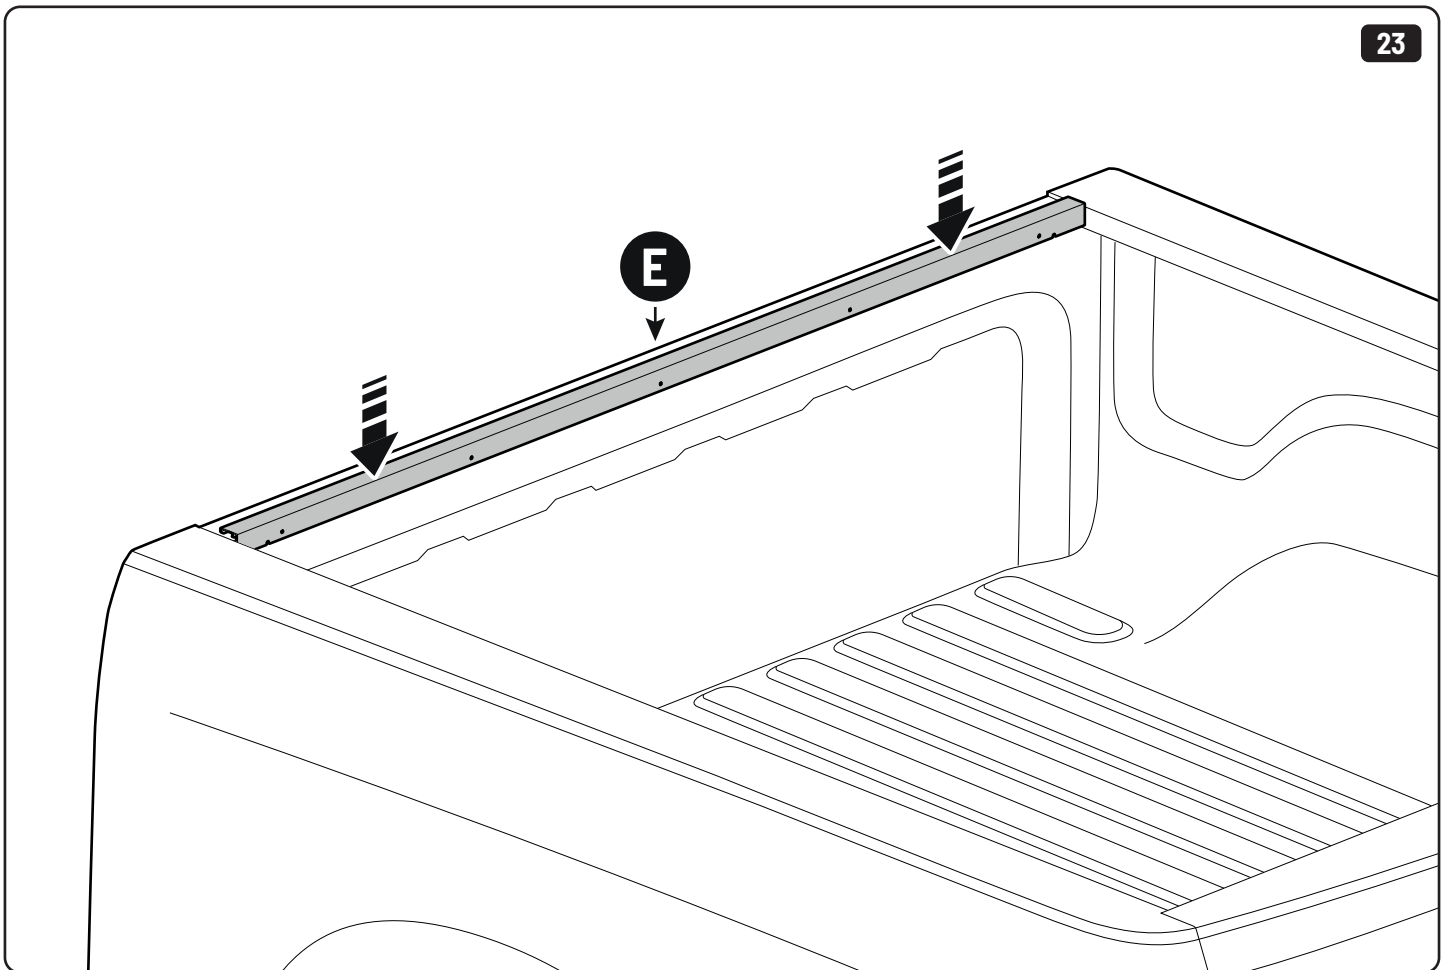

2

3

6

7

 Ø 2,4mm 3/32"

 Rust Protection

EVOm Installation checklist

Type of Action	Date	Done
Holes for drain		
Mounting gliding rail in canister		
Placement of bracket		
With + Cross measurement		
Tightening the clamp screw		