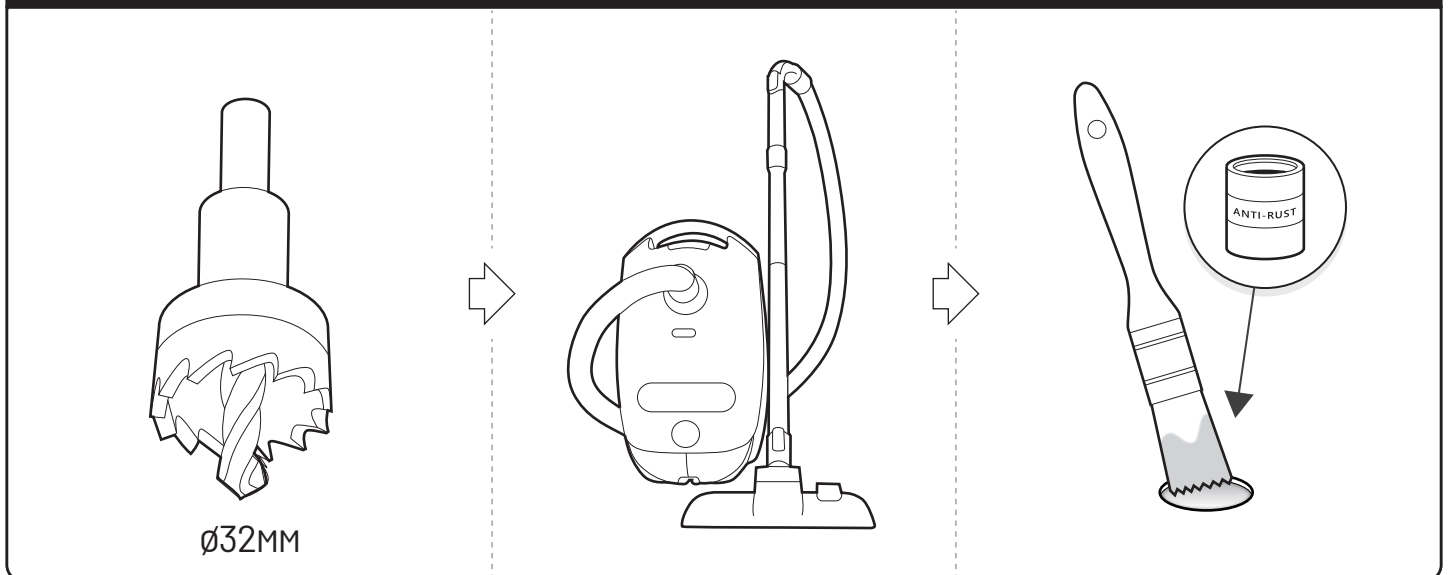

x5

X

x8

Y

x8

Tools needed

	 Ø 2.4MM	 Rust protection Rostschutzmittel Anti-rouille Anti roest	1 - 25 Nm  10mm T20 T30
 Ø 2.4MM Ø 3/32"	 SEALER		 H ₂ O
			 LOCTITE 243

Applying rust protection