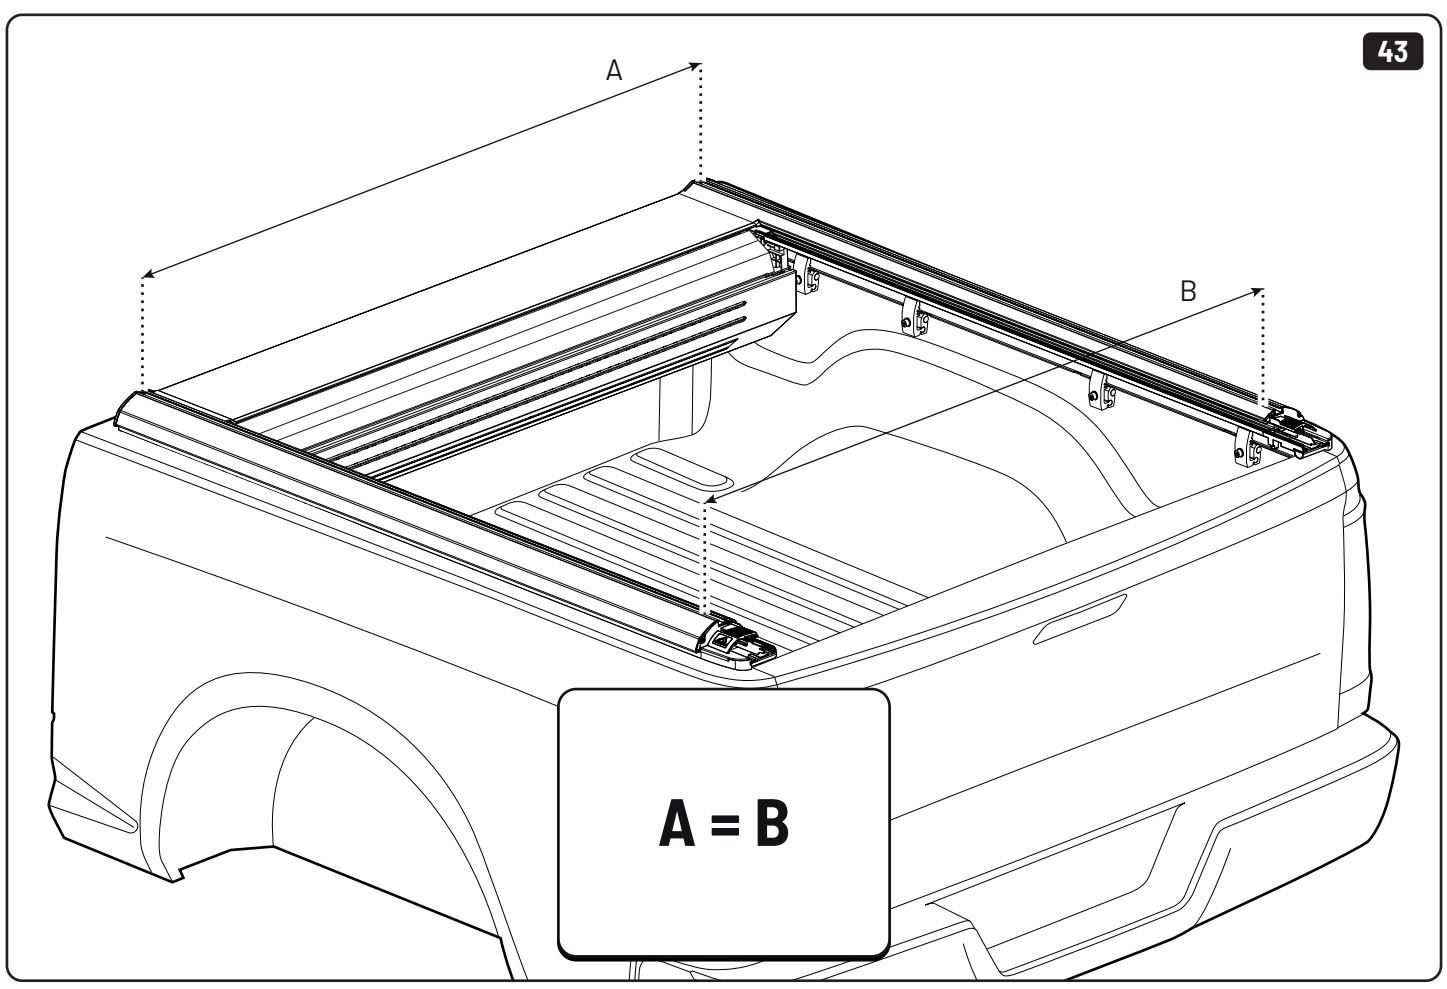

2

3

6

7

 Ø 2,4mm 3/32"

 Rust Protection

EVOm Installation checklist

Type of Action	Date	Done
Holes for drain		
Mounting gliding rail in canister		
Placement of bracket		
With + Cross measurement		
Tightening the clamp screw		