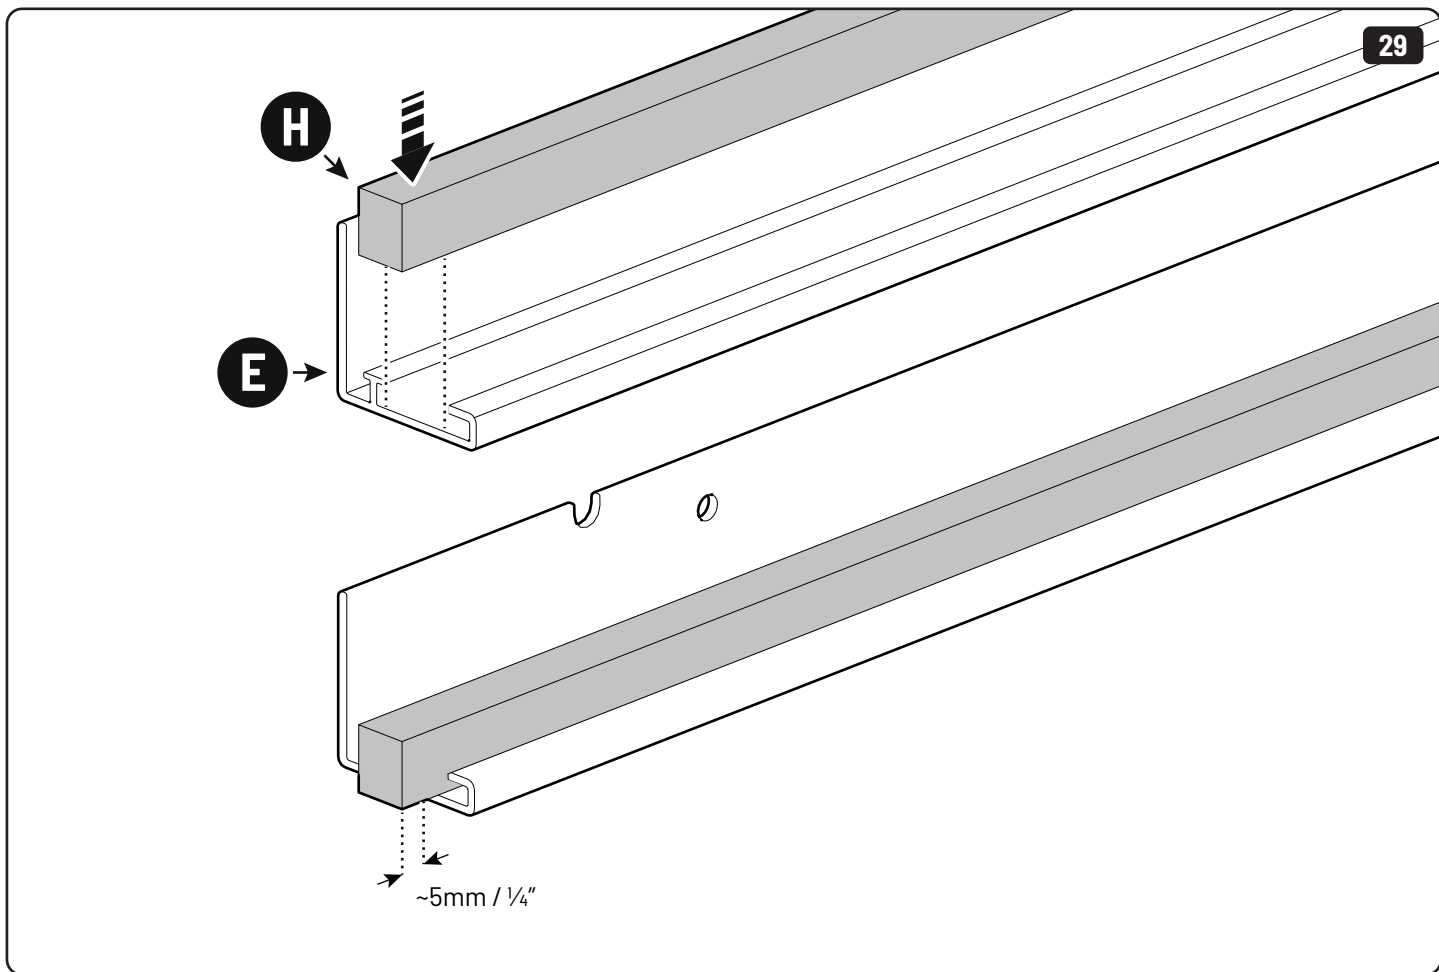

2

3

6

7

 Ø 2,4mm 3/32"

 Rust Protection

EVOm Installation checklist

Type of Action	Date	Done
Holes for drain		
Mounting gliding rail in canister		
Placement of bracket		
With + Cross measurement		
Tightening the clamp screw		