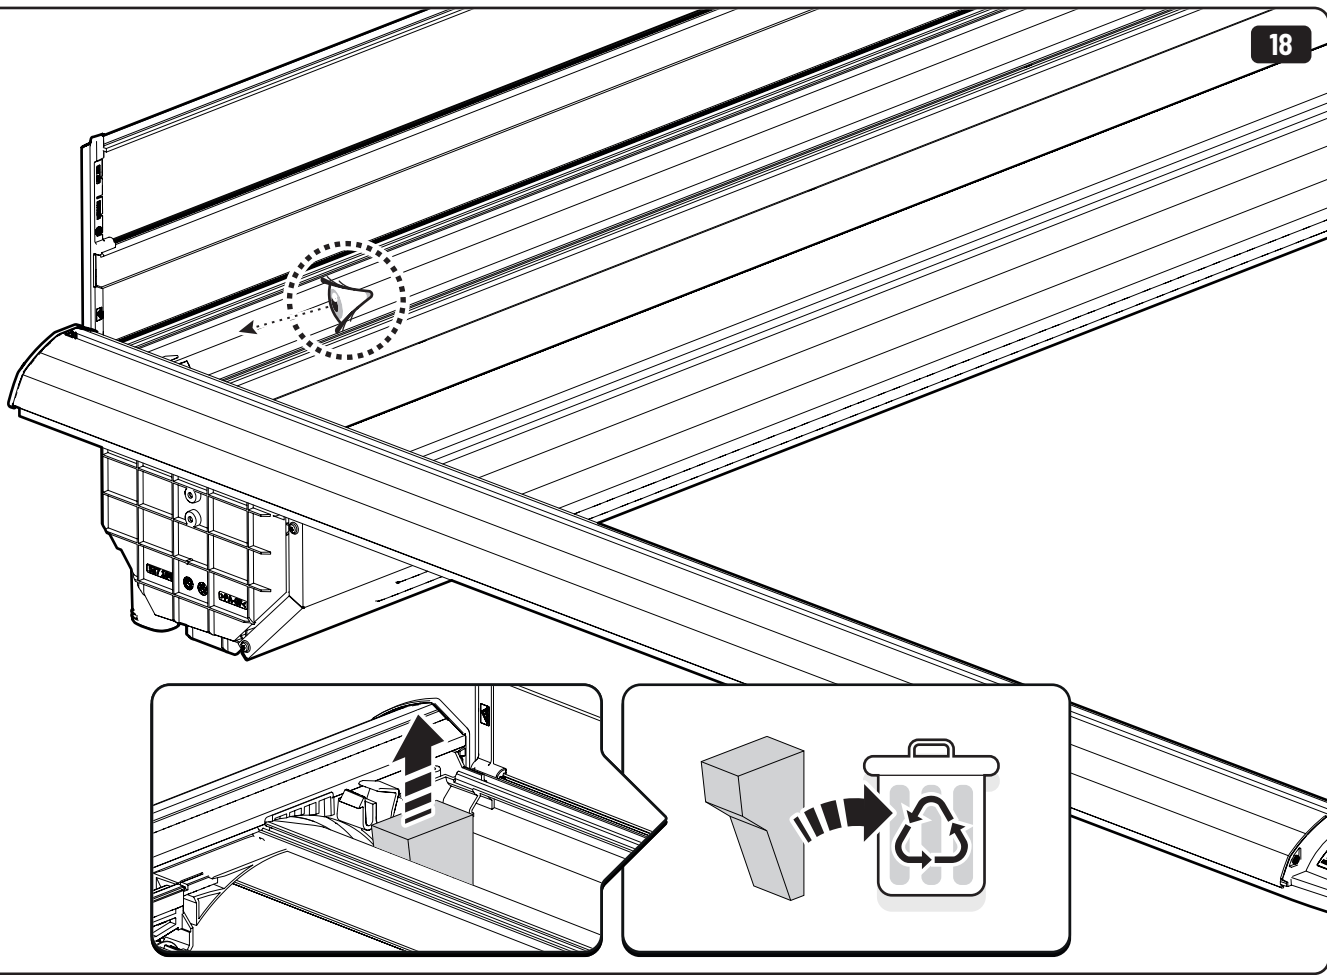

2

3

6

7

 Ø 2,4mm 3/32"

 Rust Protection

EVOm Installation checklist

Type of Action	Date	Done
Holes for drain		
Mounting gliding rail in canister		
Placement of bracket		
With + Cross measurement		
Tightening the clamp screw		