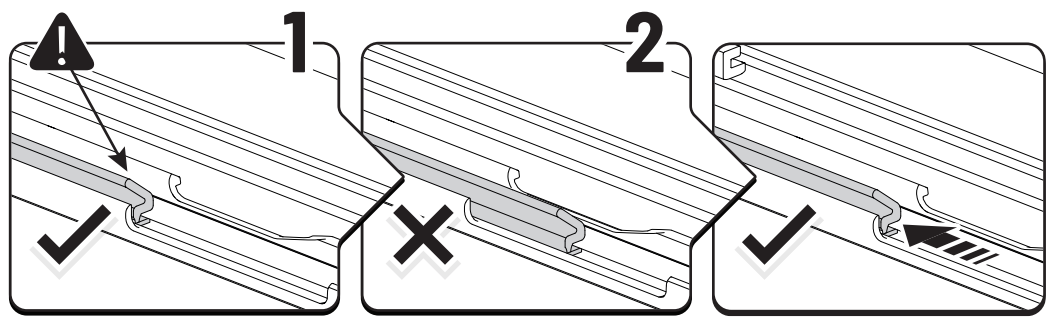

2

3

6

7

 Ø 2,4mm 3/32"

 Rust Protection

EVOm Installation checklist

Type of Action	Date	Done
Holes for drain		
Mounting gliding rail in canister		
Placement of bracket		
With + Cross measurement		
Tightening the clamp screw		