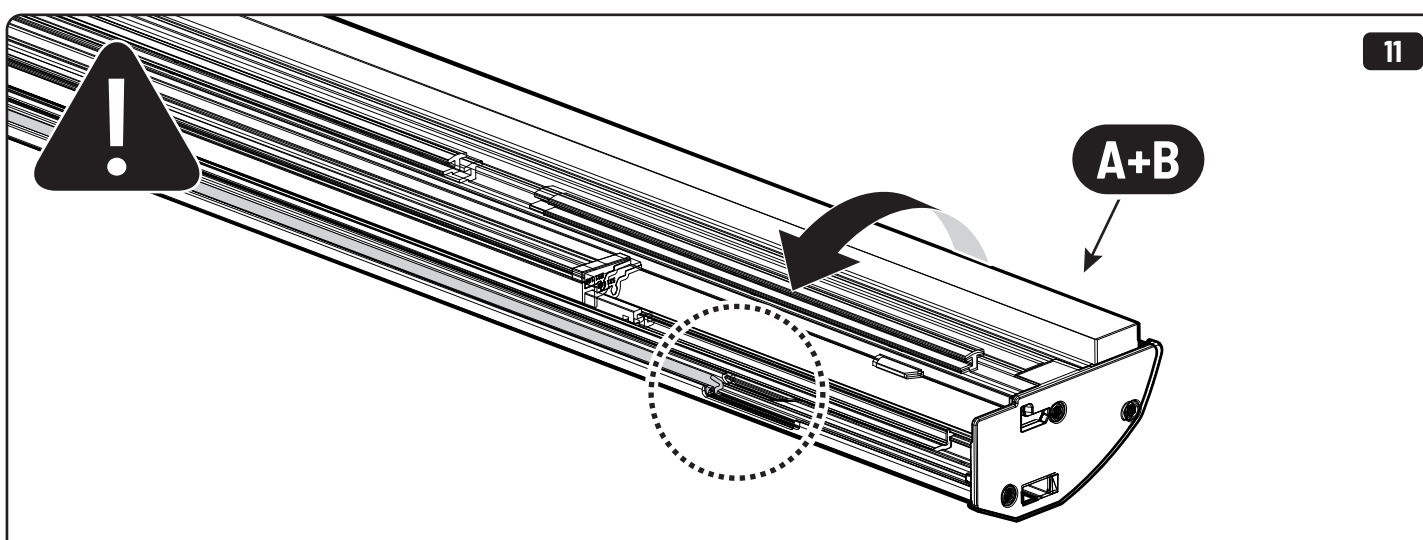

2

3

6

7

 Ø 2,4mm 3/32"

 Rust Protection

EVOm Installation checklist

Type of Action	Date	Done
Holes for drain		
Mounting gliding rail in canister		
Placement of bracket		
With + Cross measurement		
Tightening the clamp screw		