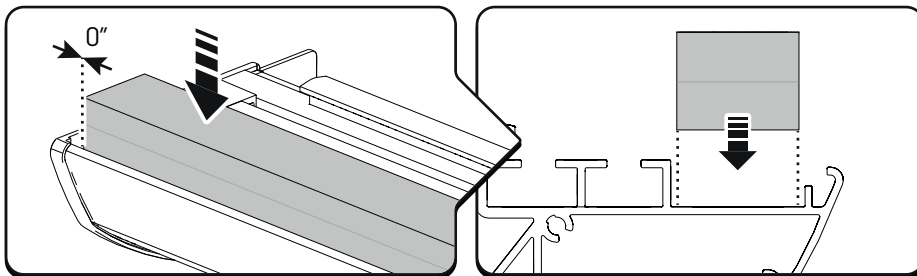

2

3

6

7

 Ø 2,4mm 3/32"

 Rust Protection

EVOm Installation checklist

Type of Action	Date	Done
Holes for drain		
Mounting gliding rail in canister		
Placement of bracket		
With + Cross measurement		
Tightening the clamp screw		