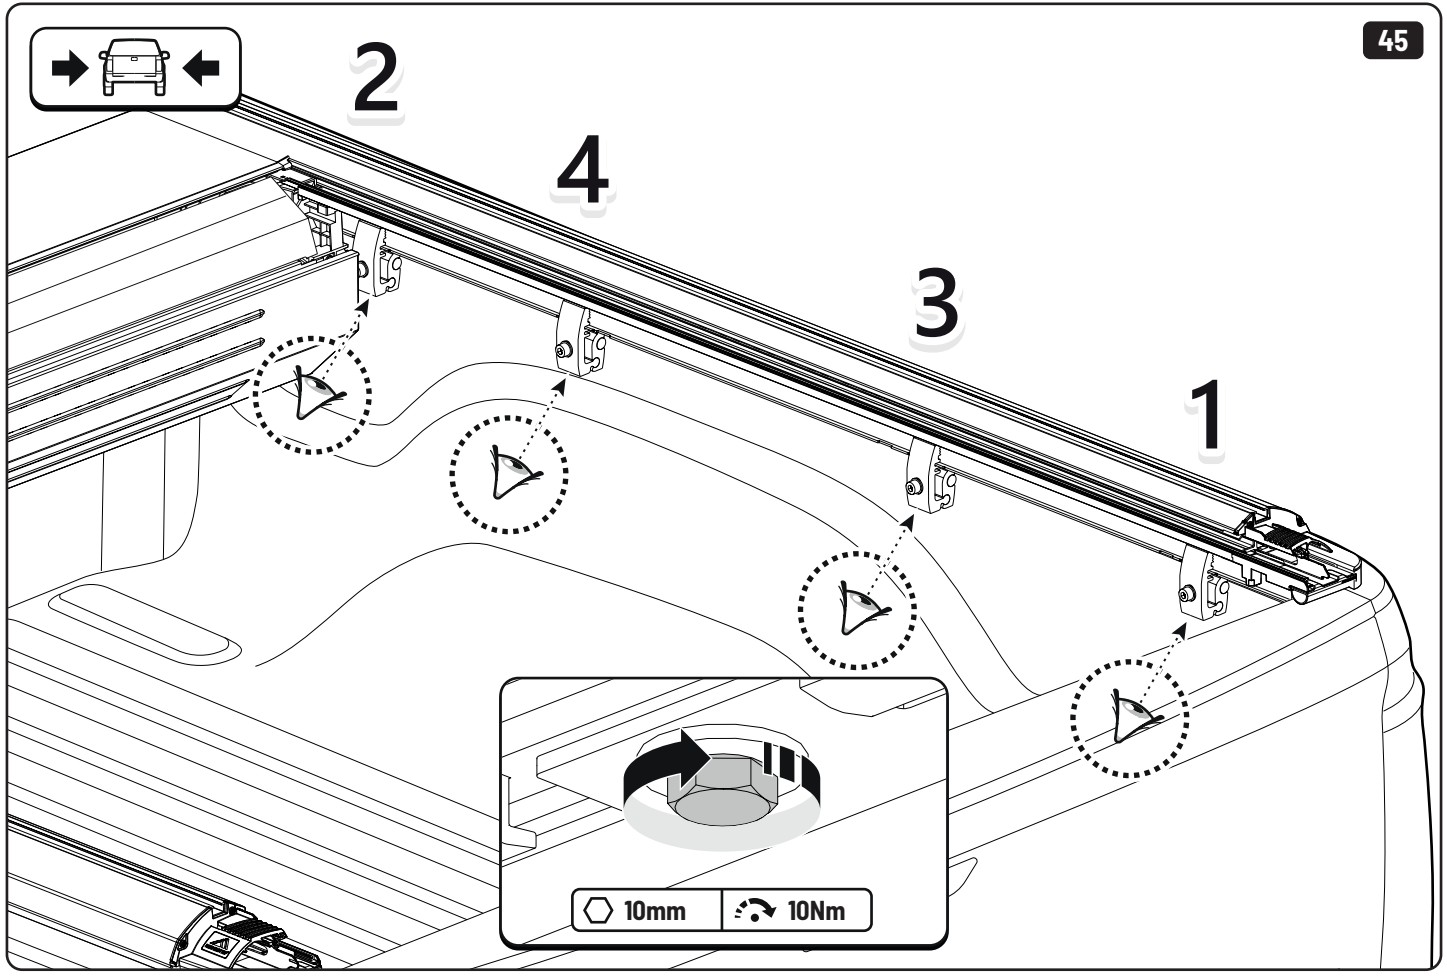

2

3

6

7

 Ø 2,4mm 3/32"

 Rust Protection

EVOm Installation checklist

Type of Action	Date	Done
Holes for drain		
Mounting gliding rail in canister		
Placement of bracket		
With + Cross measurement		
Tightening the clamp screw		