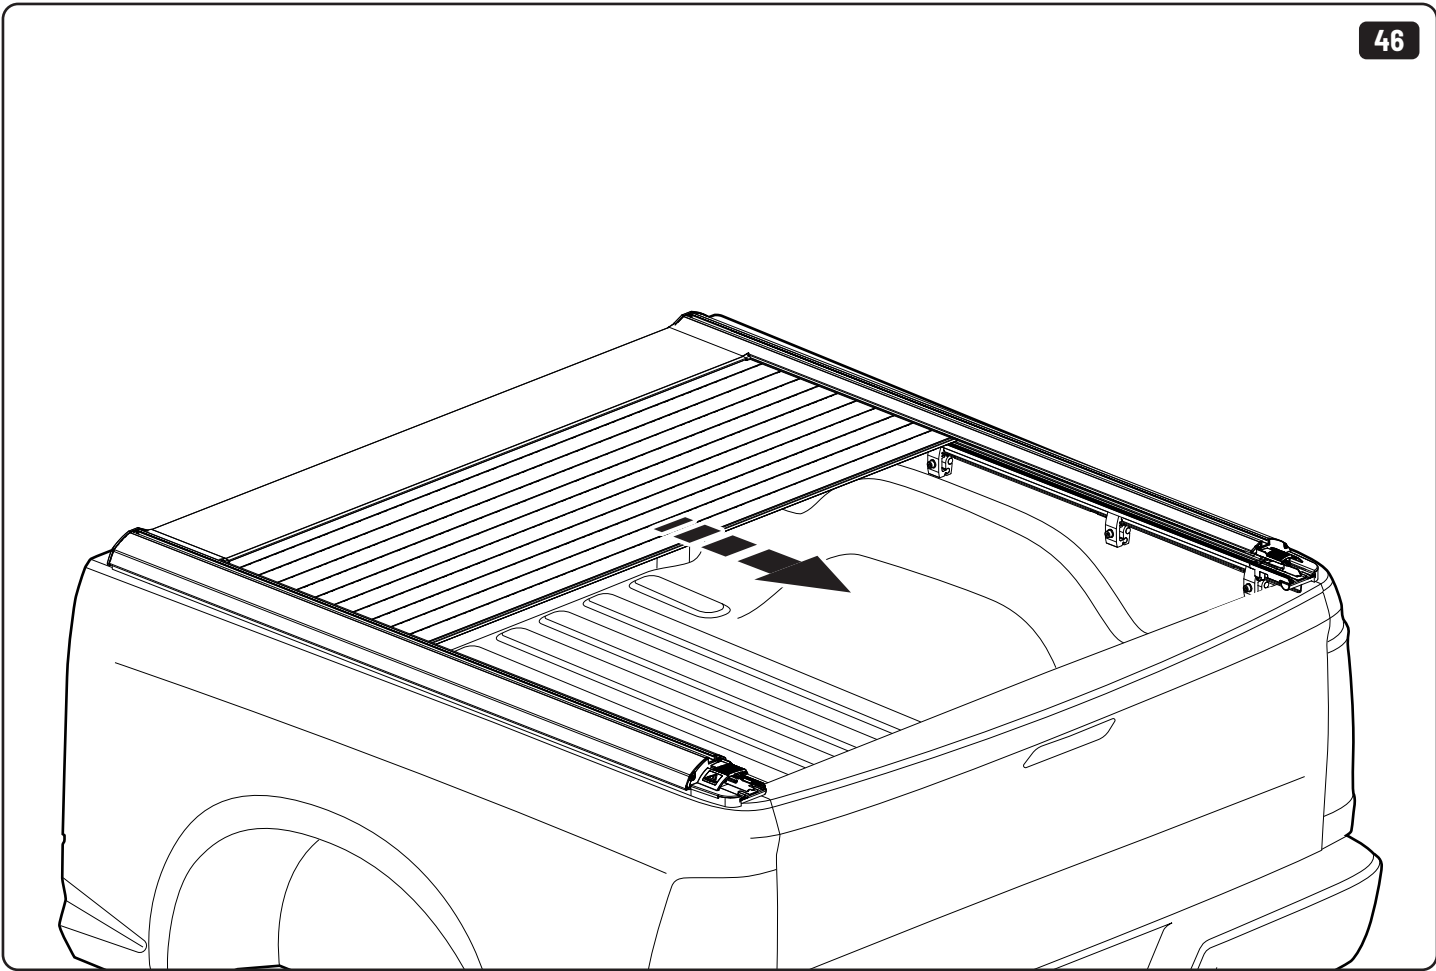

2

3

6

7

 Ø 2,4mm 3/32"

 Rust Protection

EVOm Installation checklist

Type of Action	Date	Done
Holes for drain		
Mounting gliding rail in canister		
Placement of bracket		
With + Cross measurement		
Tightening the clamp screw		