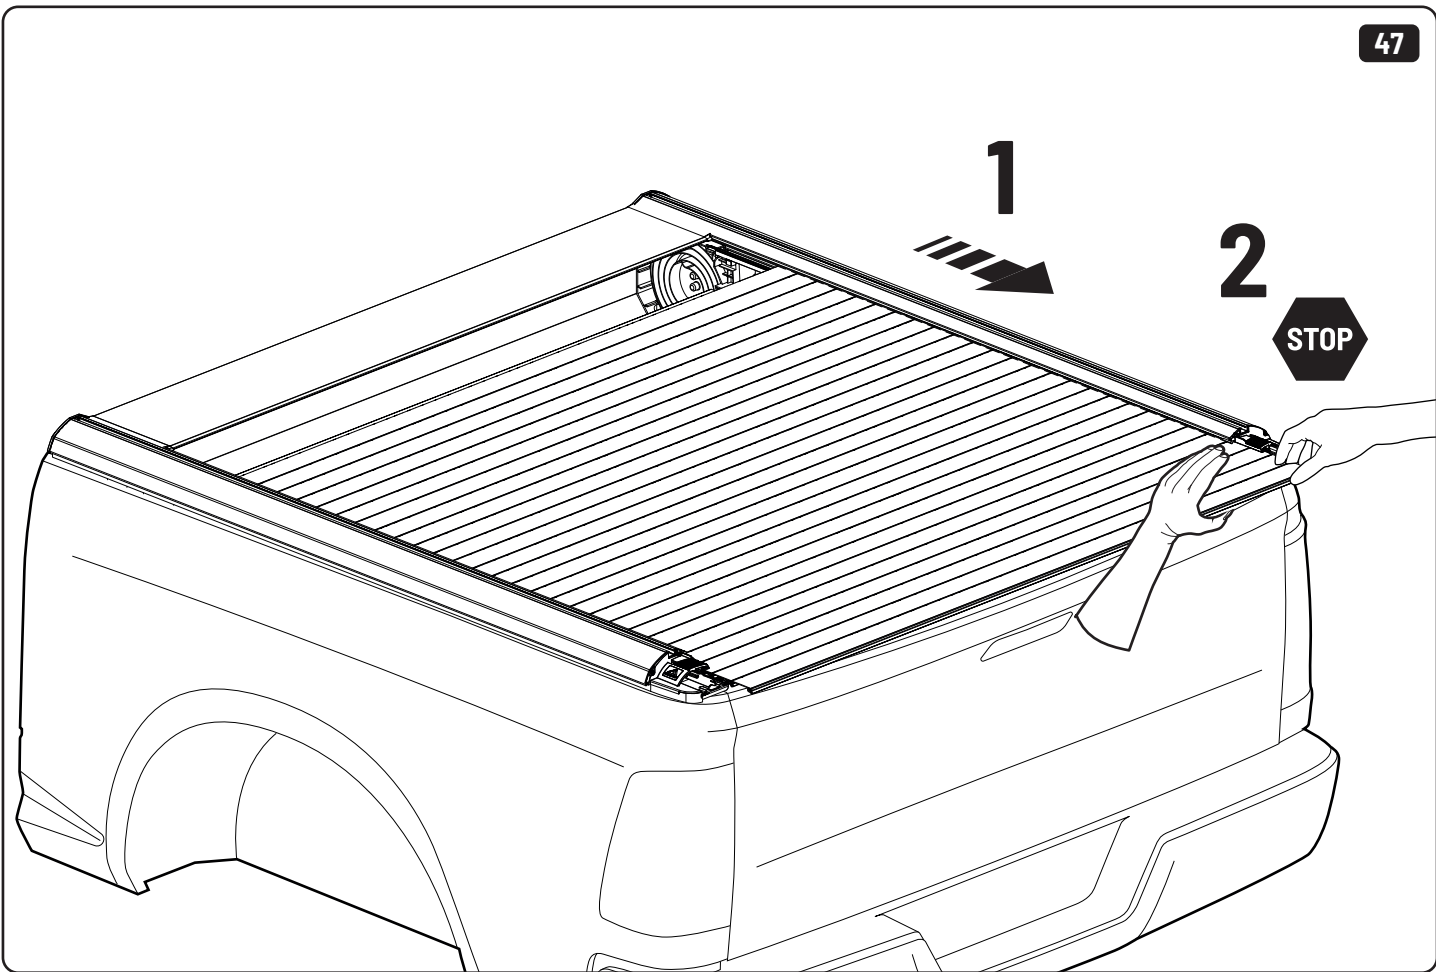

2

3

6

7

 Ø 2,4mm 3/32"

 Rust Protection

EVOm Installation checklist

Type of Action	Date	Done
Holes for drain		
Mounting gliding rail in canister		
Placement of bracket		
With + Cross measurement		
Tightening the clamp screw		