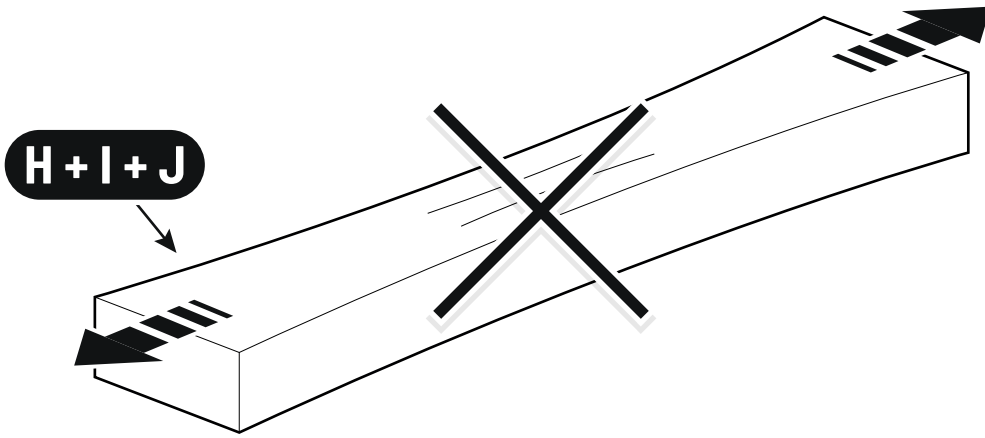

x5

X

x8

Y

x8

Tools needed

	 Ø 2.4MM	 Rust protection Rostschutzmittel Anti-rouille Anti roest	1 - 25 Nm  10mm T20 T30
 Ø 2.4MM Ø 3/32"	 SEALER		 H ₂ O
			 LOCTITE 243

Applying rust protection