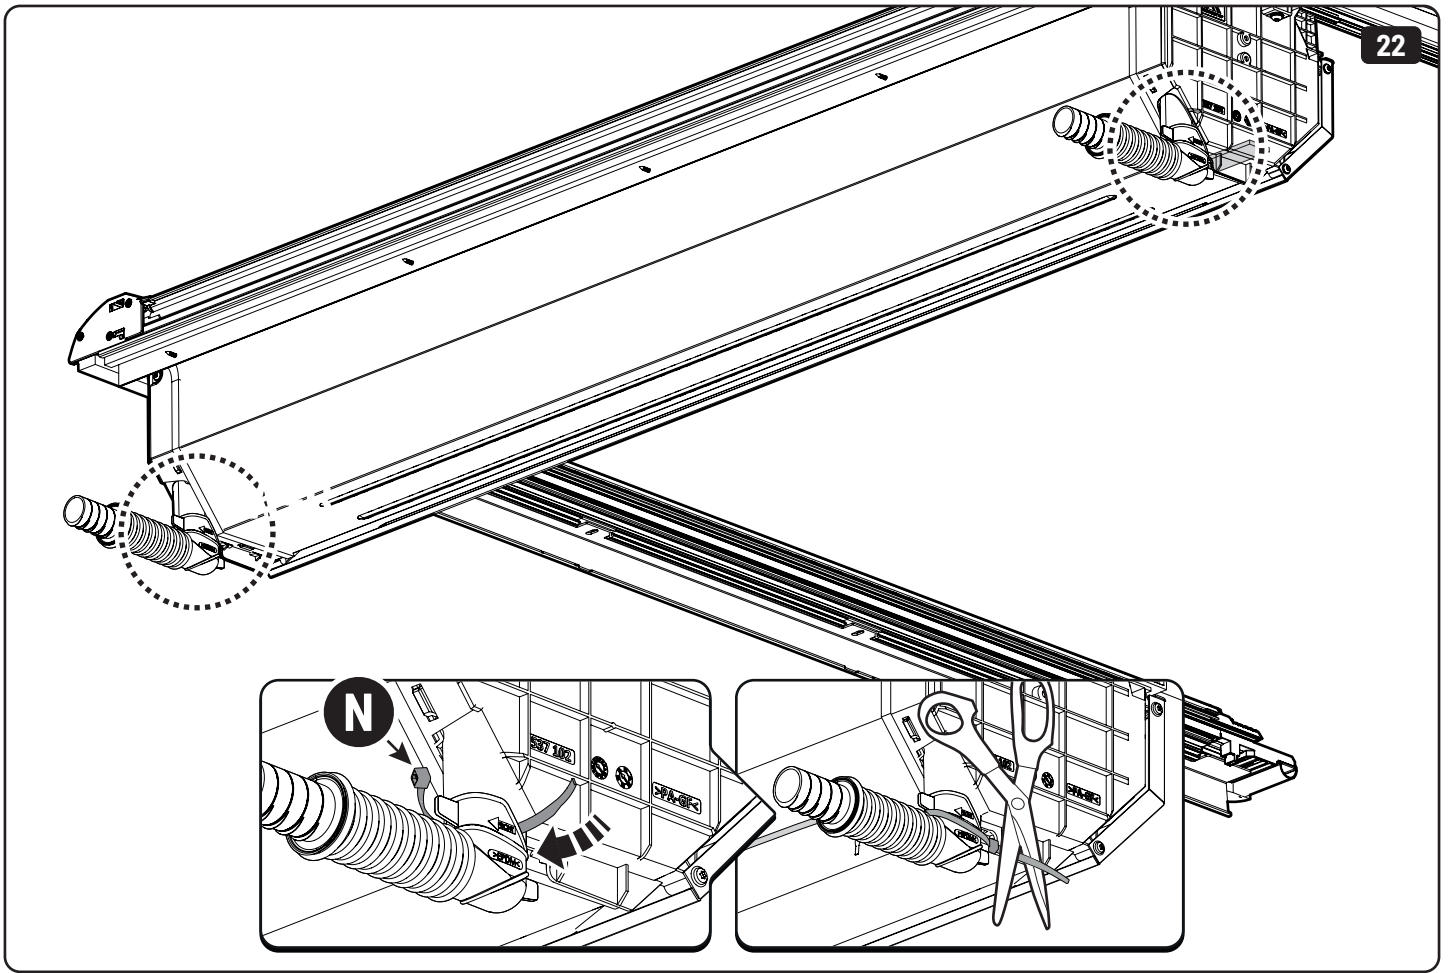

2

3

6

7

 Ø 2,4mm 3/32"

 Rust Protection

EVOm Installation checklist

Type of Action	Date	Done
Holes for drain		
Mounting gliding rail in canister		
Placement of bracket		
With + Cross measurement		
Tightening the clamp screw		