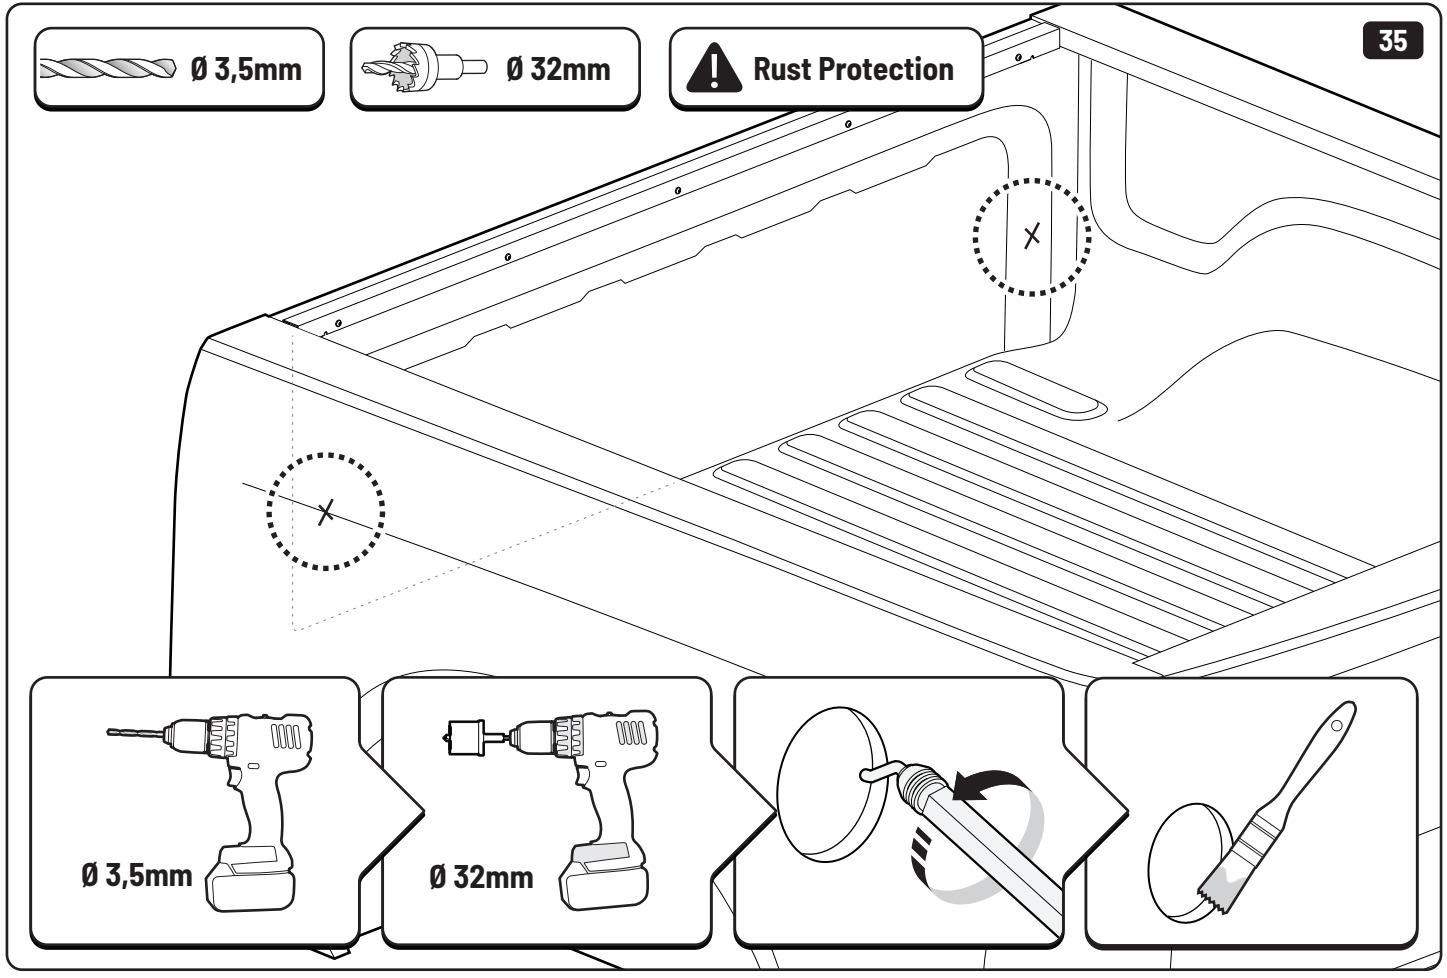

2

3

6

7

 Ø 2,4mm 3/32"

 Rust Protection

EVOm Installation checklist

Type of Action	Date	Done
Holes for drain		
Mounting gliding rail in canister		
Placement of bracket		
With + Cross measurement		
Tightening the clamp screw		