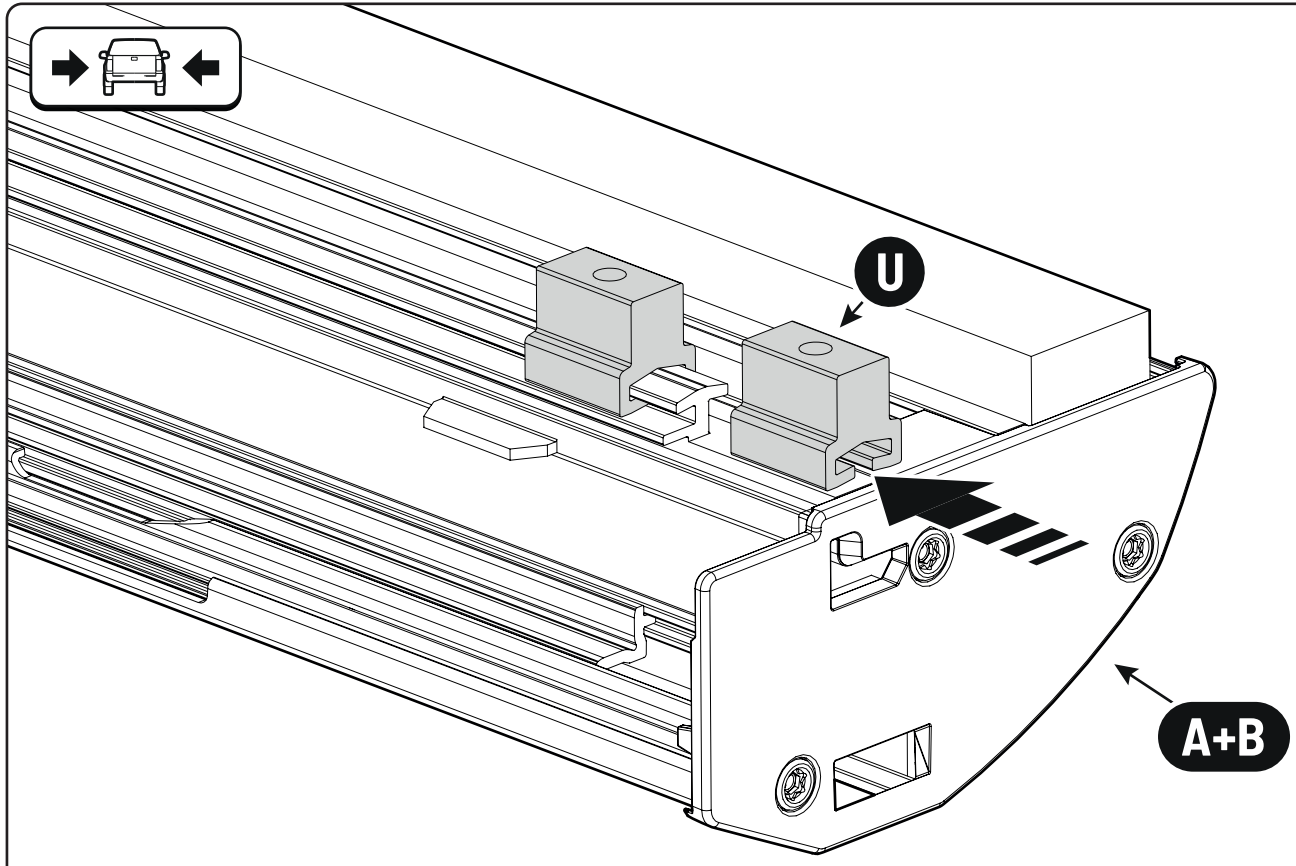

2

3

6

7

 Ø 2,4mm 3/32"

 Rust Protection

EVOm Installation checklist

Type of Action	Date	Done
Holes for drain		
Mounting gliding rail in canister		
Placement of bracket		
With + Cross measurement		
Tightening the clamp screw		