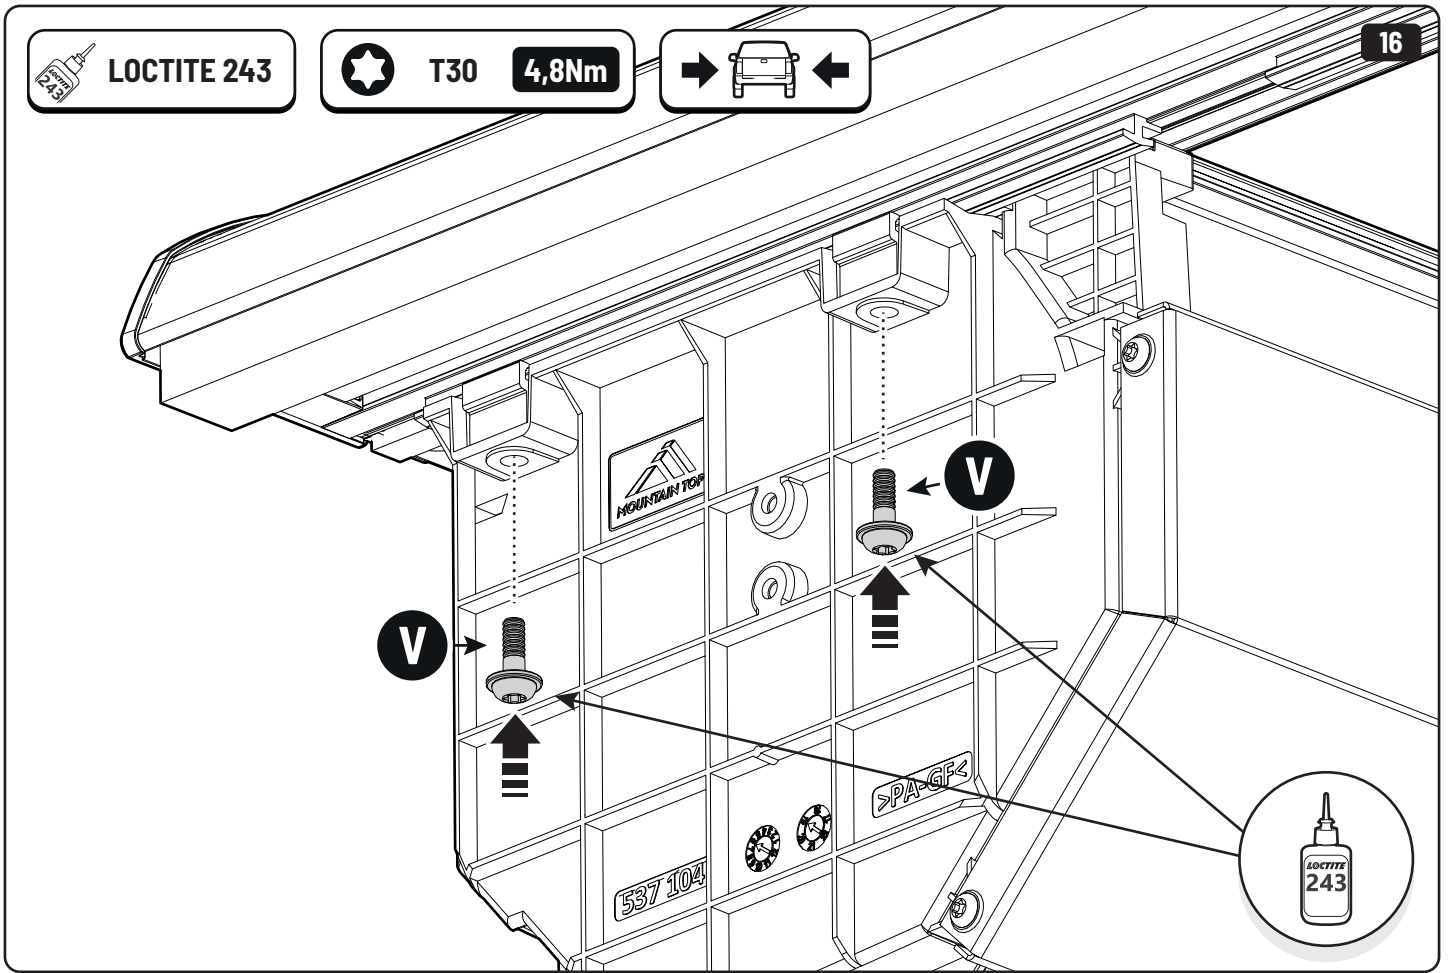

2

3

6

7

 Ø 2,4mm 3/32"

 Rust Protection

EVOm Installation checklist

Type of Action	Date	Done
Holes for drain		
Mounting gliding rail in canister		
Placement of bracket		
With + Cross measurement		
Tightening the clamp screw		