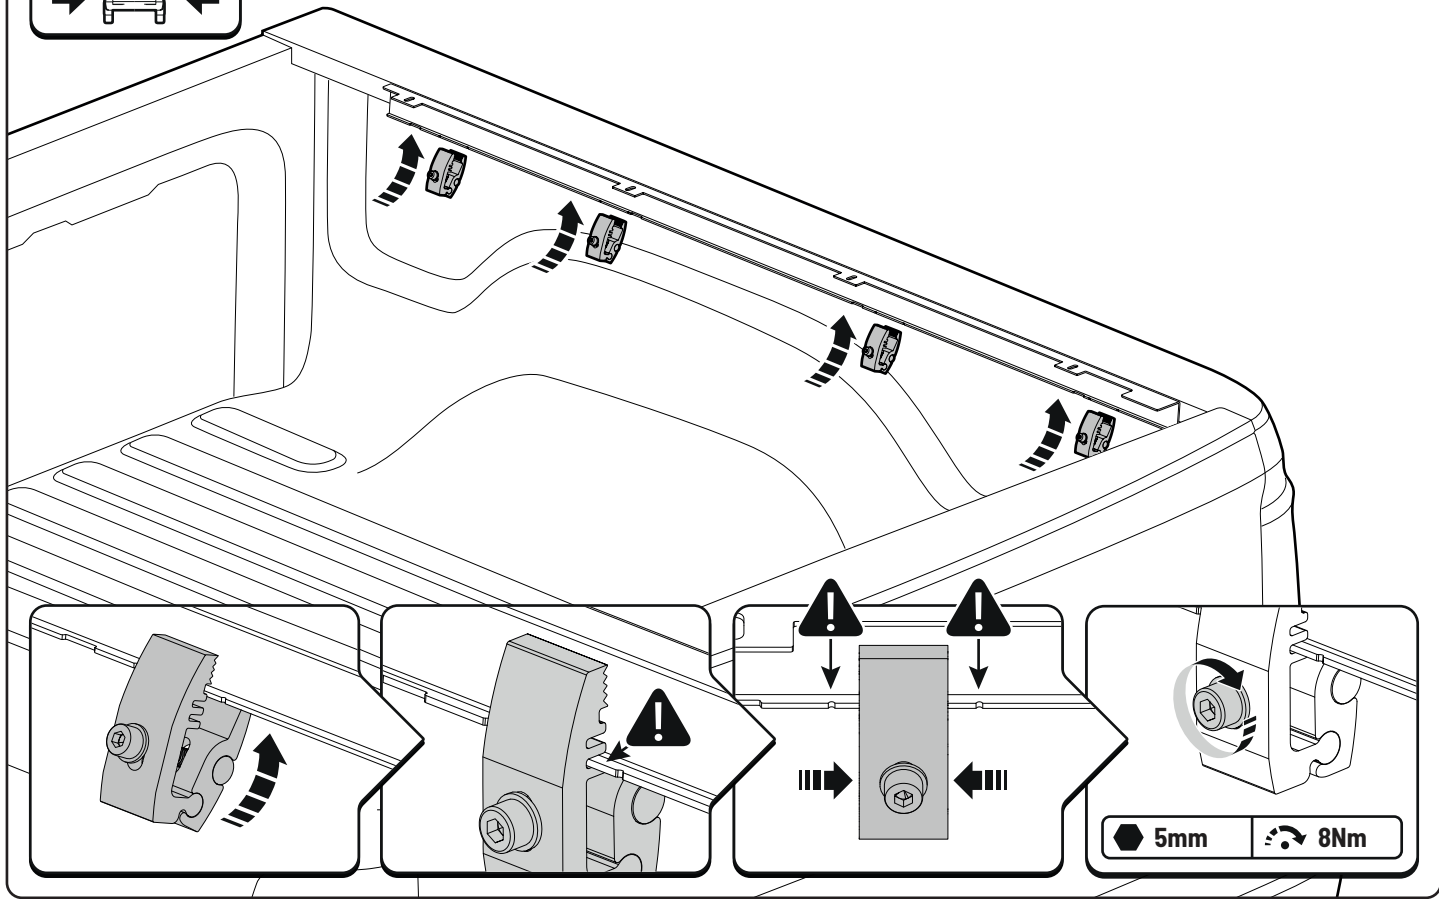

2

3

6

7

 Ø 2,4mm 3/32"

 Rust Protection

EVOm Installation checklist

Type of Action	Date	Done
Holes for drain		
Mounting gliding rail in canister		
Placement of bracket		
With + Cross measurement		
Tightening the clamp screw		