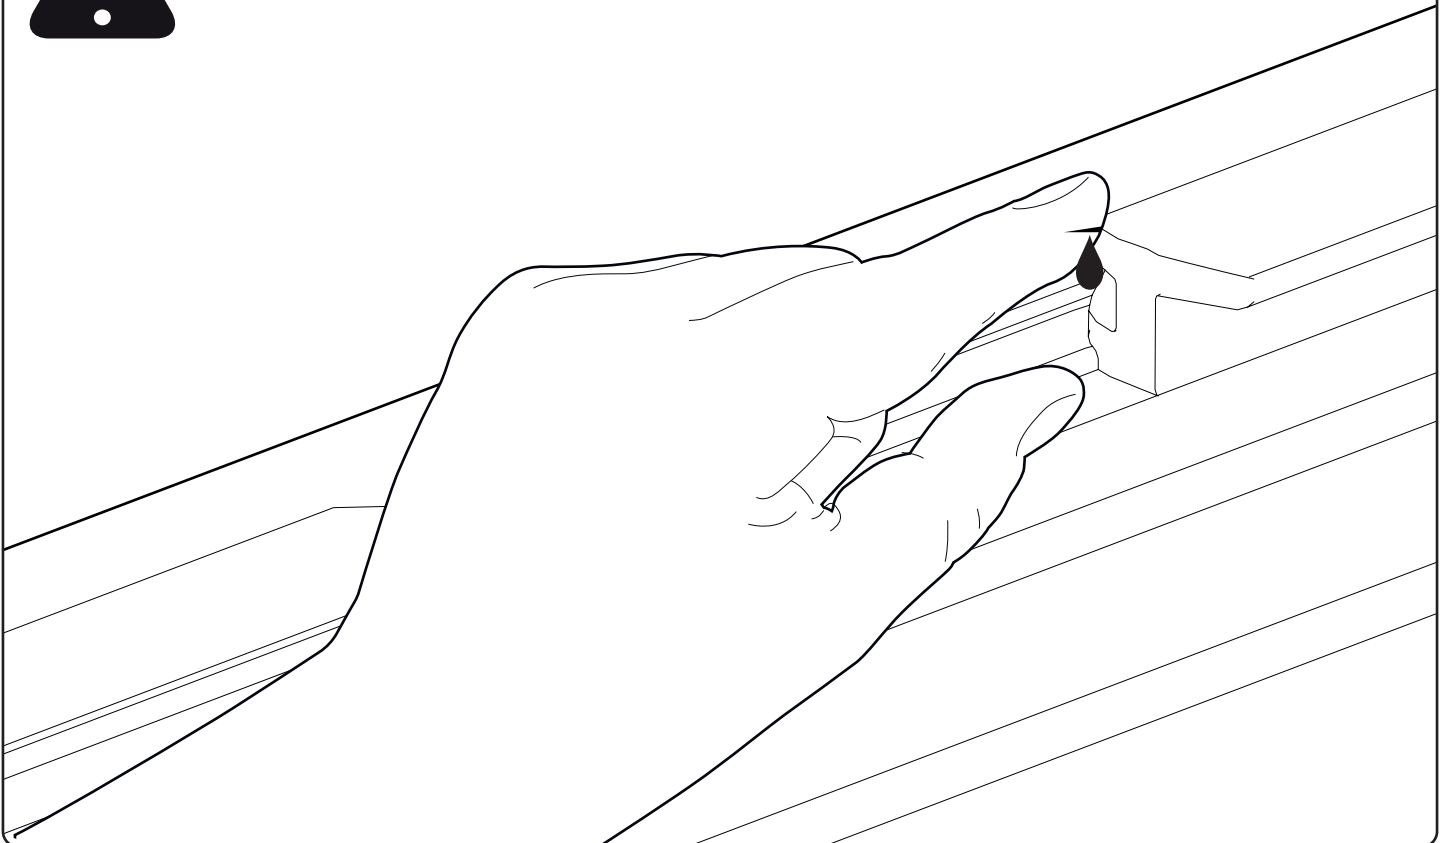

x5

X

x8

Y

x8

Tools needed

	 Ø 2.4MM	 Rust protection Rostschutzmittel Anti-rouille Anti roest	1 - 25 Nm  10mm T20 T30
 Ø 2.4MM Ø 3/32"	 SEALER		 H ₂ O
			 LOCTITE 243

Applying rust protection