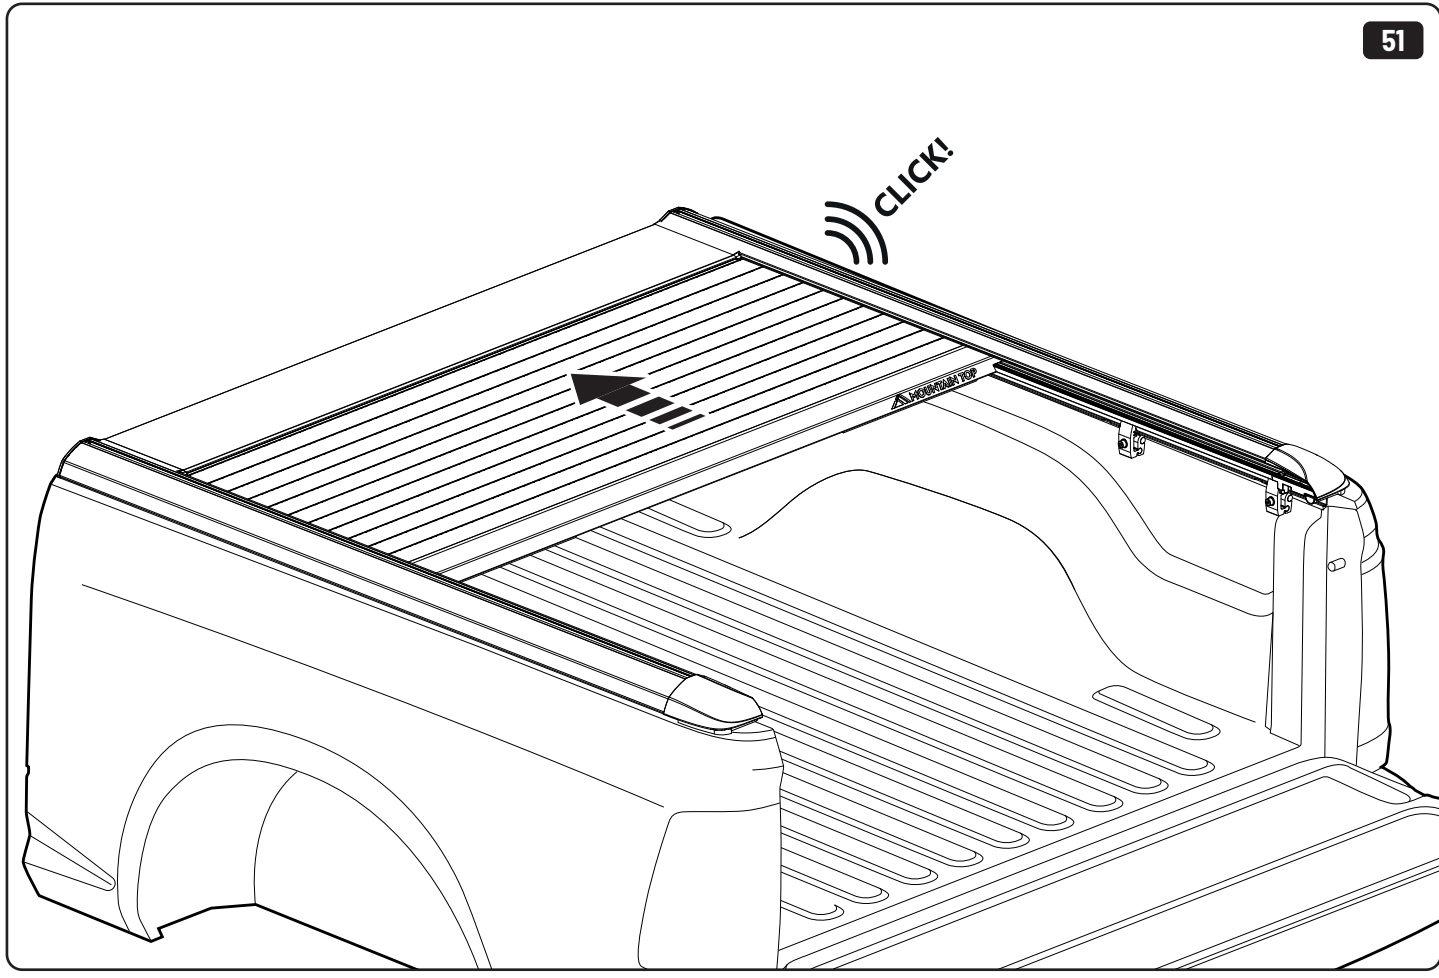

2

3

6

7

 Ø 2,4mm 3/32"

 Rust Protection

EVOm Installation checklist

Type of Action	Date	Done
Holes for drain		
Mounting gliding rail in canister		
Placement of bracket		
With + Cross measurement		
Tightening the clamp screw		