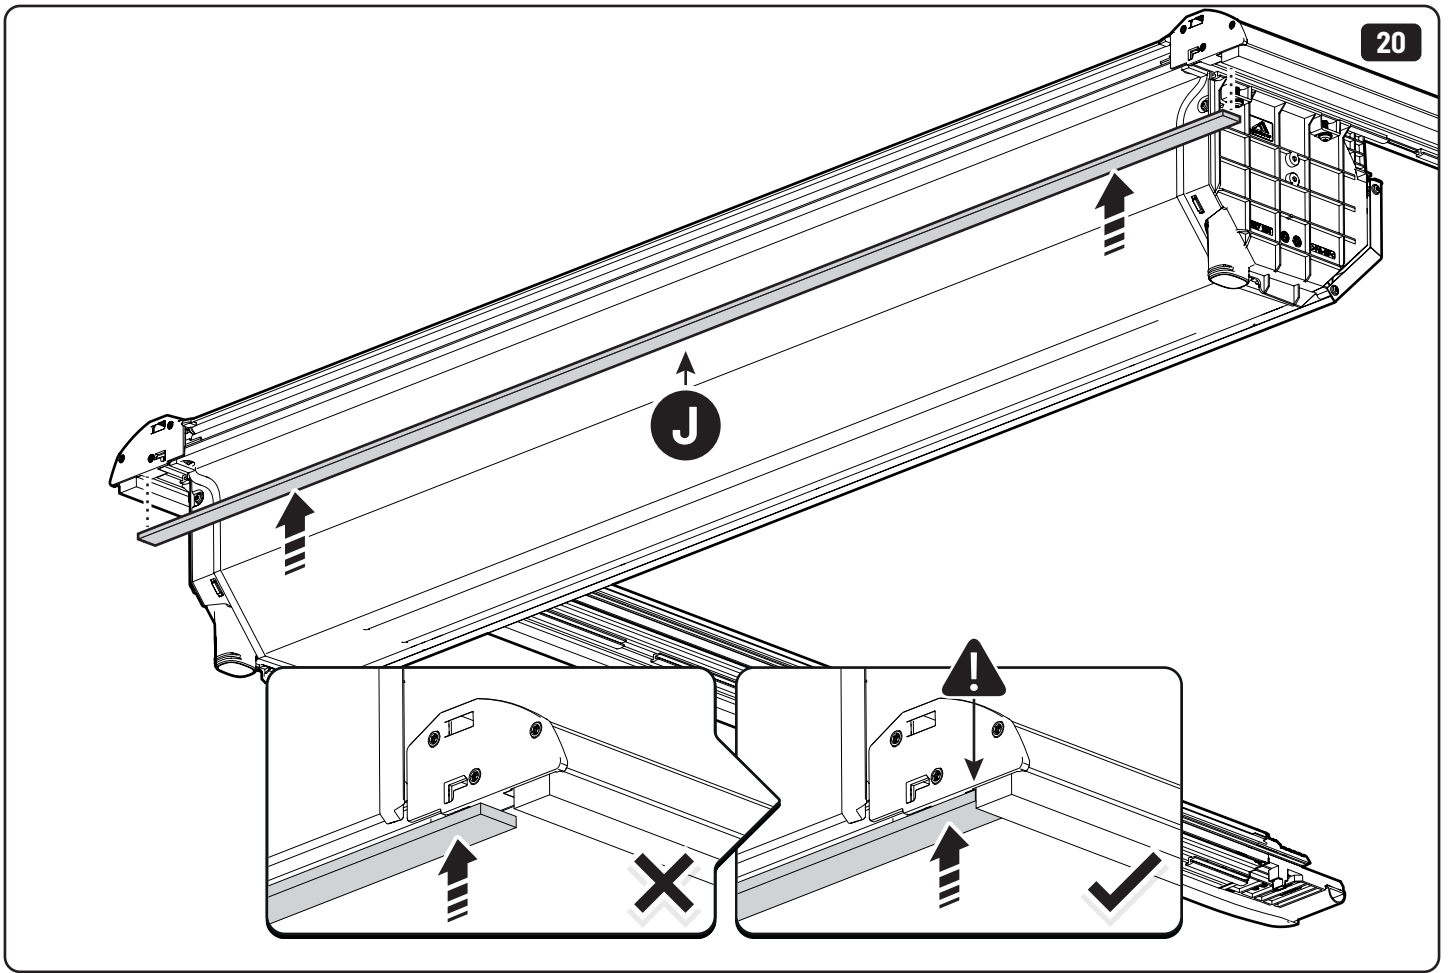

2

3

6

7

 Ø 2,4mm 3/32"

 Rust Protection

EVOm Installation checklist

Type of Action	Date	Done
Holes for drain		
Mounting gliding rail in canister		
Placement of bracket		
With + Cross measurement		
Tightening the clamp screw		