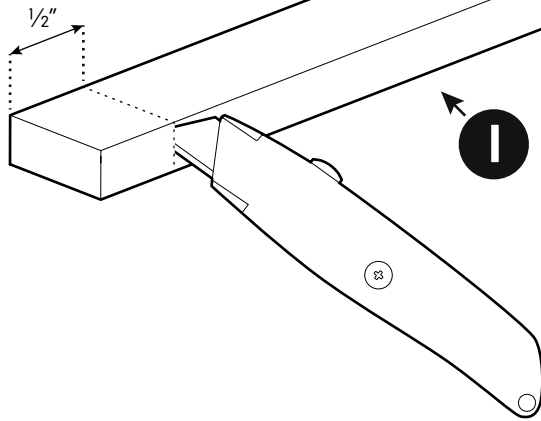

2

3

6

7

 Ø 2,4mm 3/32"

 Rust Protection

EVOm Installation checklist

Type of Action	Date	Done
Holes for drain		
Mounting gliding rail in canister		
Placement of bracket		
With + Cross measurement		
Tightening the clamp screw		