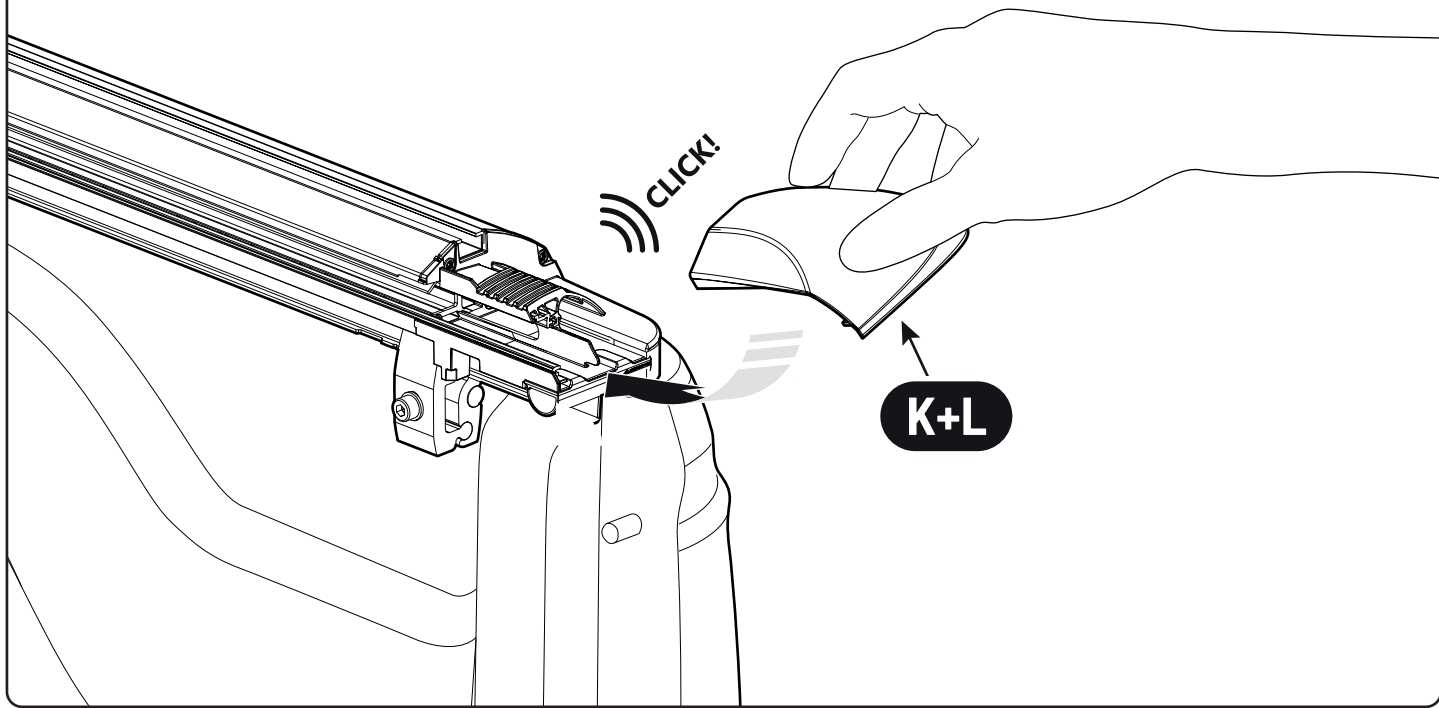

2

3

6

7

 Ø 2,4mm 3/32"

 Rust Protection

EVOm Installation checklist

Type of Action	Date	Done
Holes for drain		
Mounting gliding rail in canister		
Placement of bracket		
With + Cross measurement		
Tightening the clamp screw		