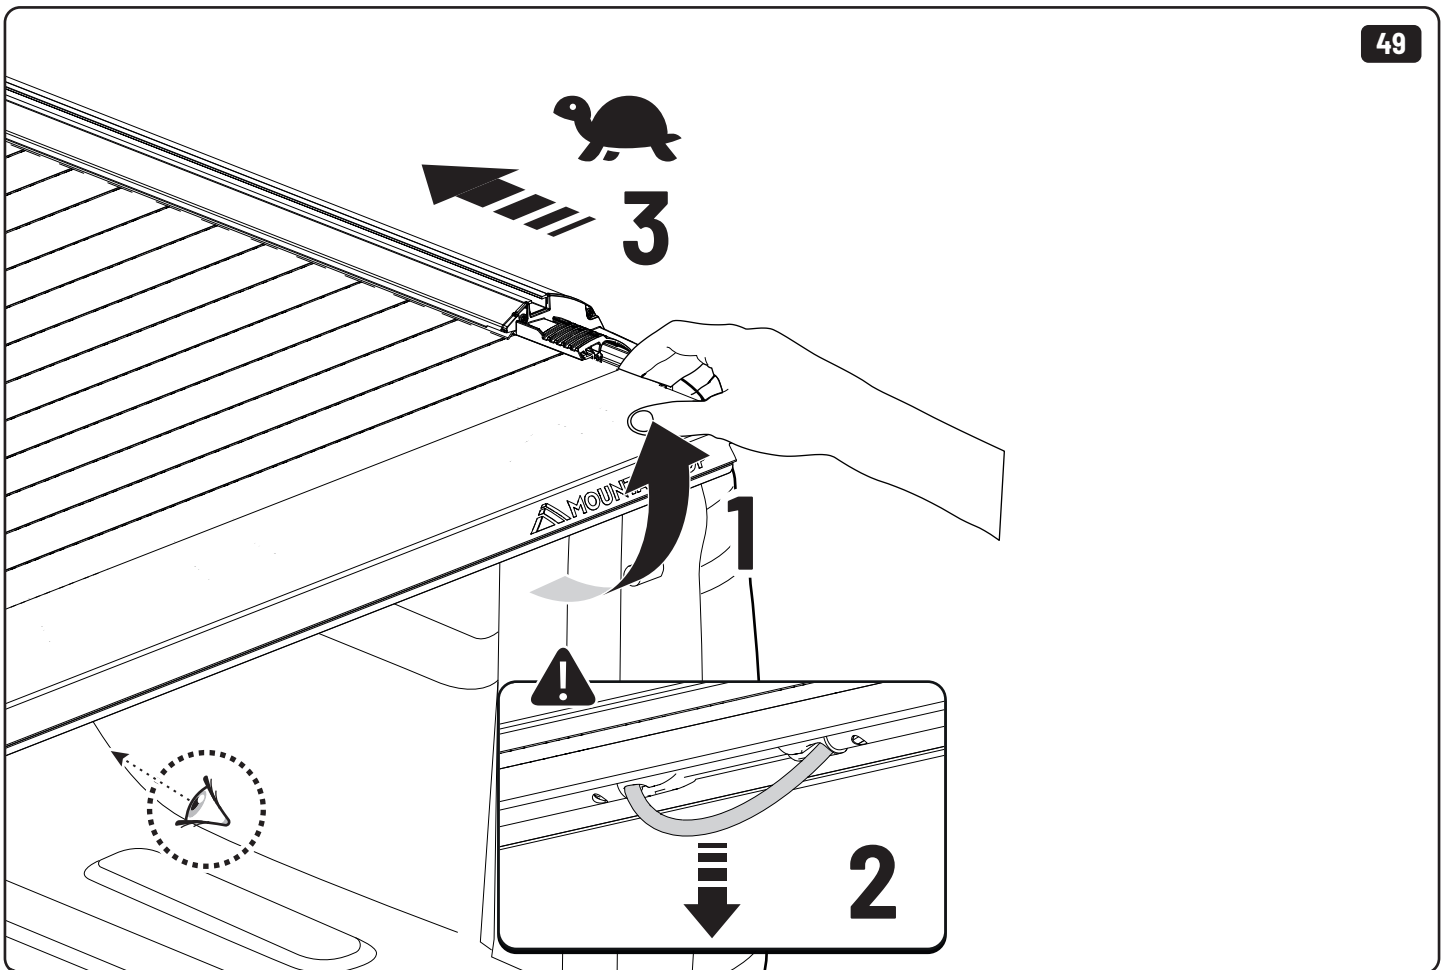

2

3

6

7

 Ø 2,4mm 3/32"

 Rust Protection

EVOm Installation checklist

Type of Action	Date	Done
Holes for drain		
Mounting gliding rail in canister		
Placement of bracket		
With + Cross measurement		
Tightening the clamp screw		