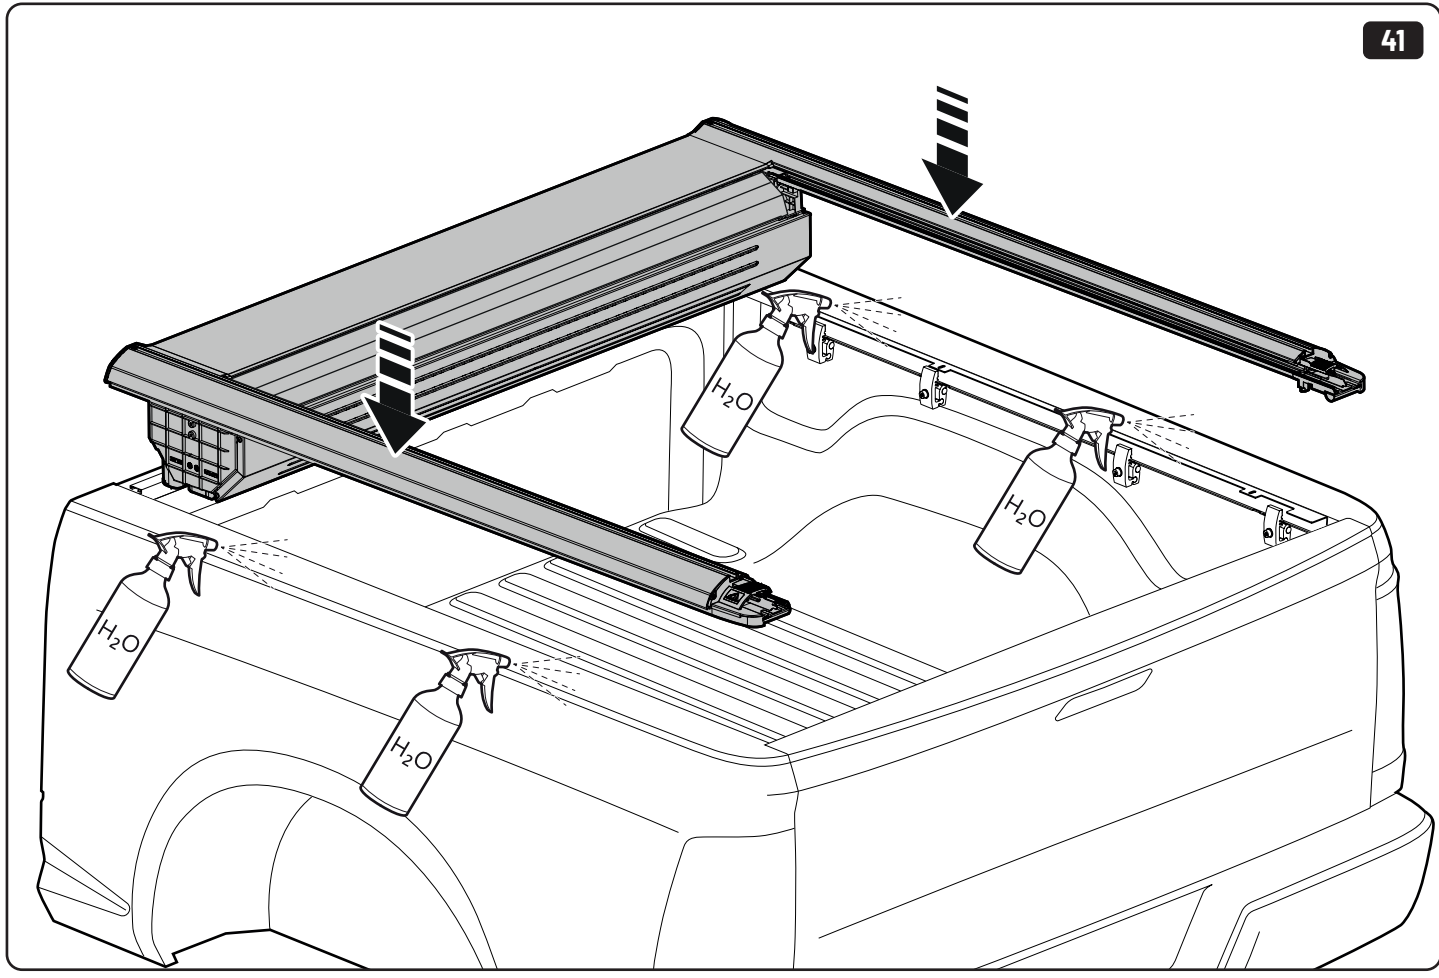

2

3

6

7

 Ø 2,4mm 3/32"

 Rust Protection

EVOm Installation checklist

Type of Action	Date	Done
Holes for drain		
Mounting gliding rail in canister		
Placement of bracket		
With + Cross measurement		
Tightening the clamp screw		