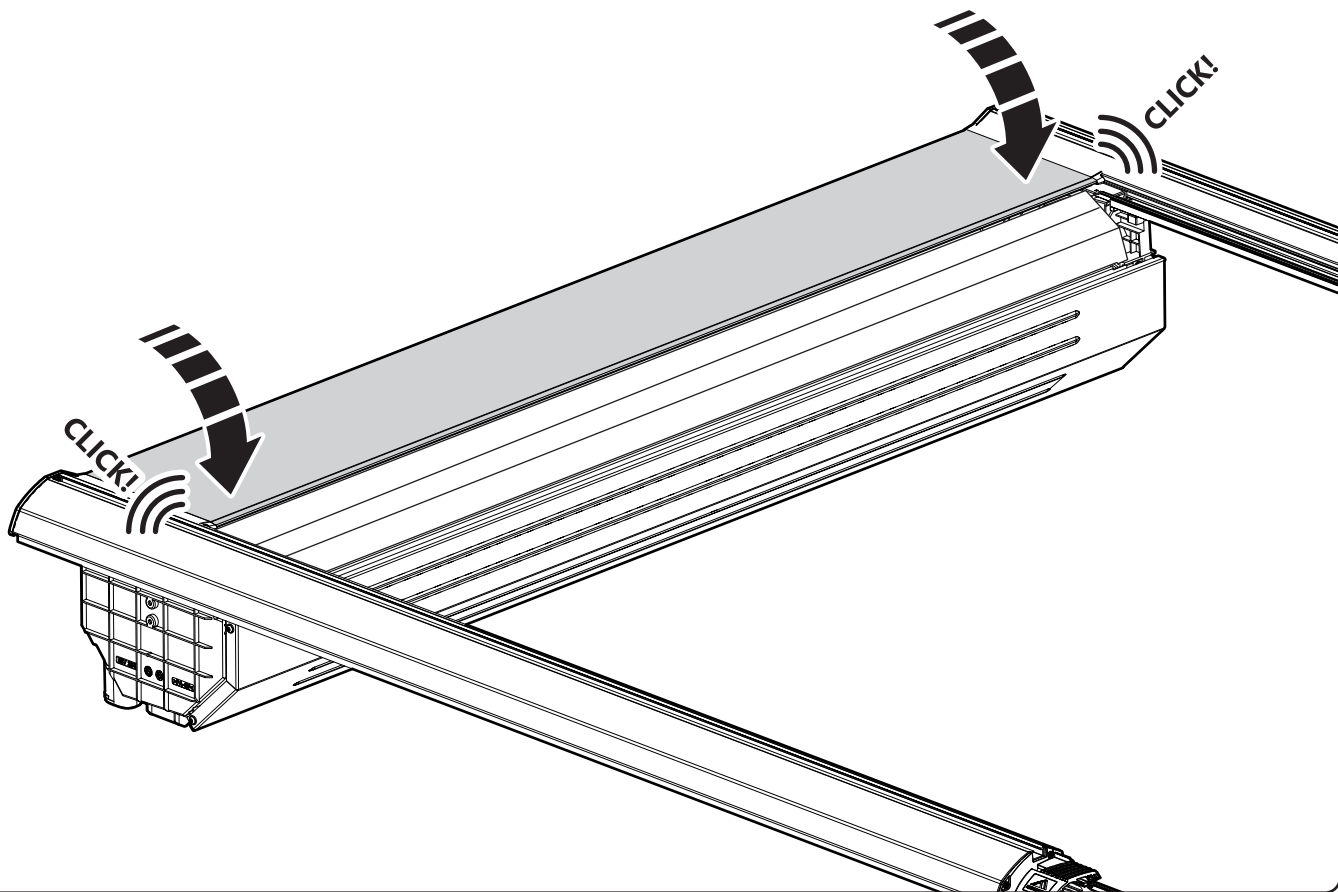

2

3

6

7

 Ø 2,4mm 3/32"

 Rust Protection

EVOm Installation checklist

Type of Action	Date	Done
Holes for drain		
Mounting gliding rail in canister		
Placement of bracket		
With + Cross measurement		
Tightening the clamp screw		