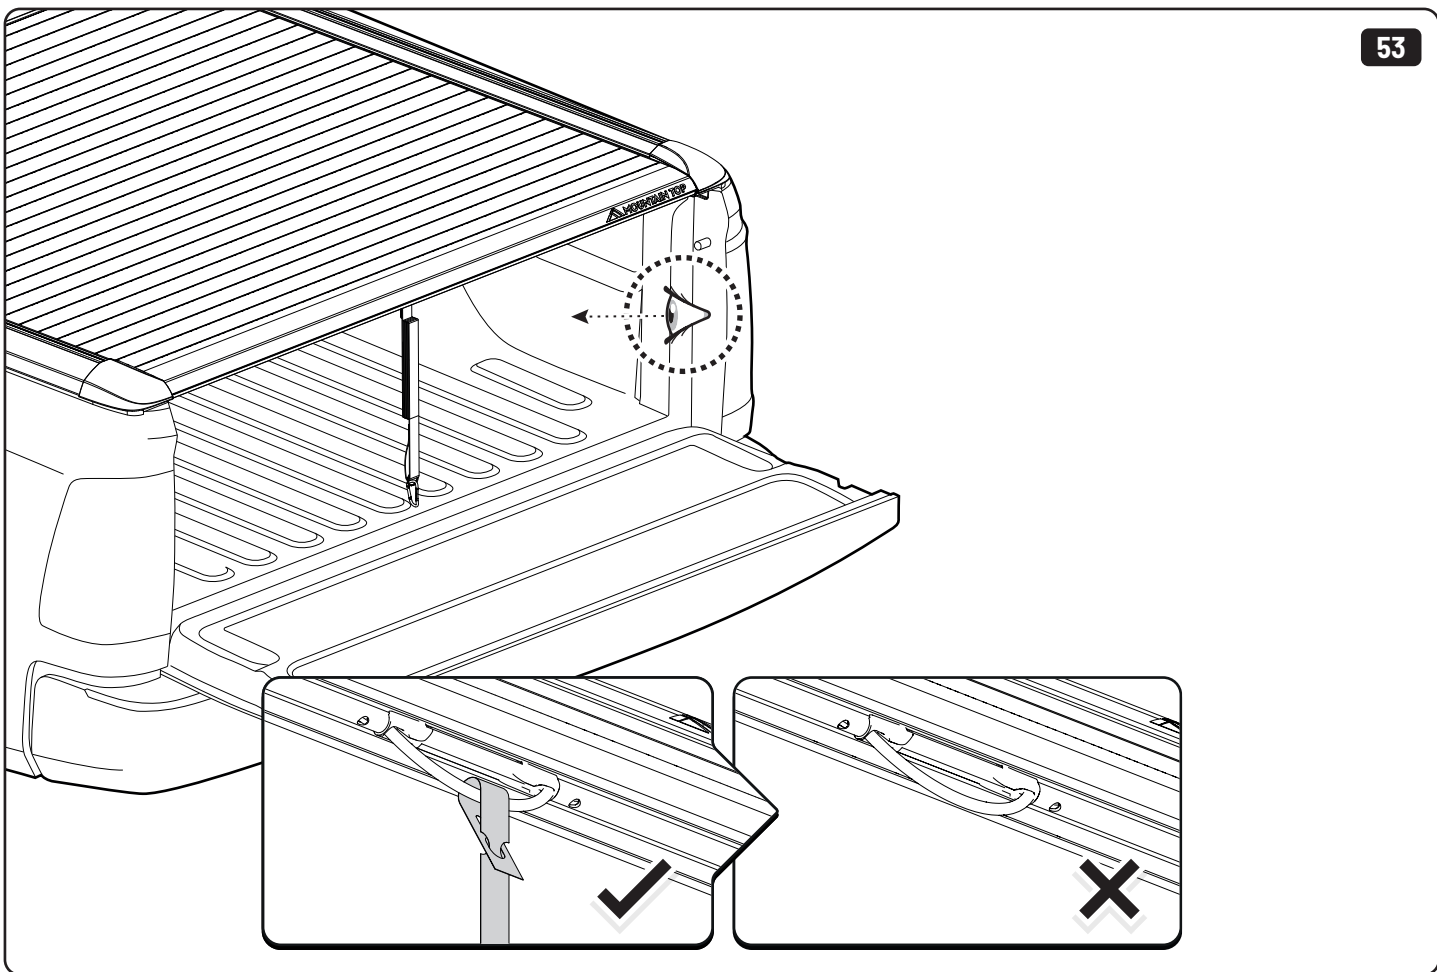

2

3

6

7

 Ø 2,4mm 3/32"

 Rust Protection

EVOm Installation checklist

Type of Action	Date	Done
Holes for drain		
Mounting gliding rail in canister		
Placement of bracket		
With + Cross measurement		
Tightening the clamp screw		