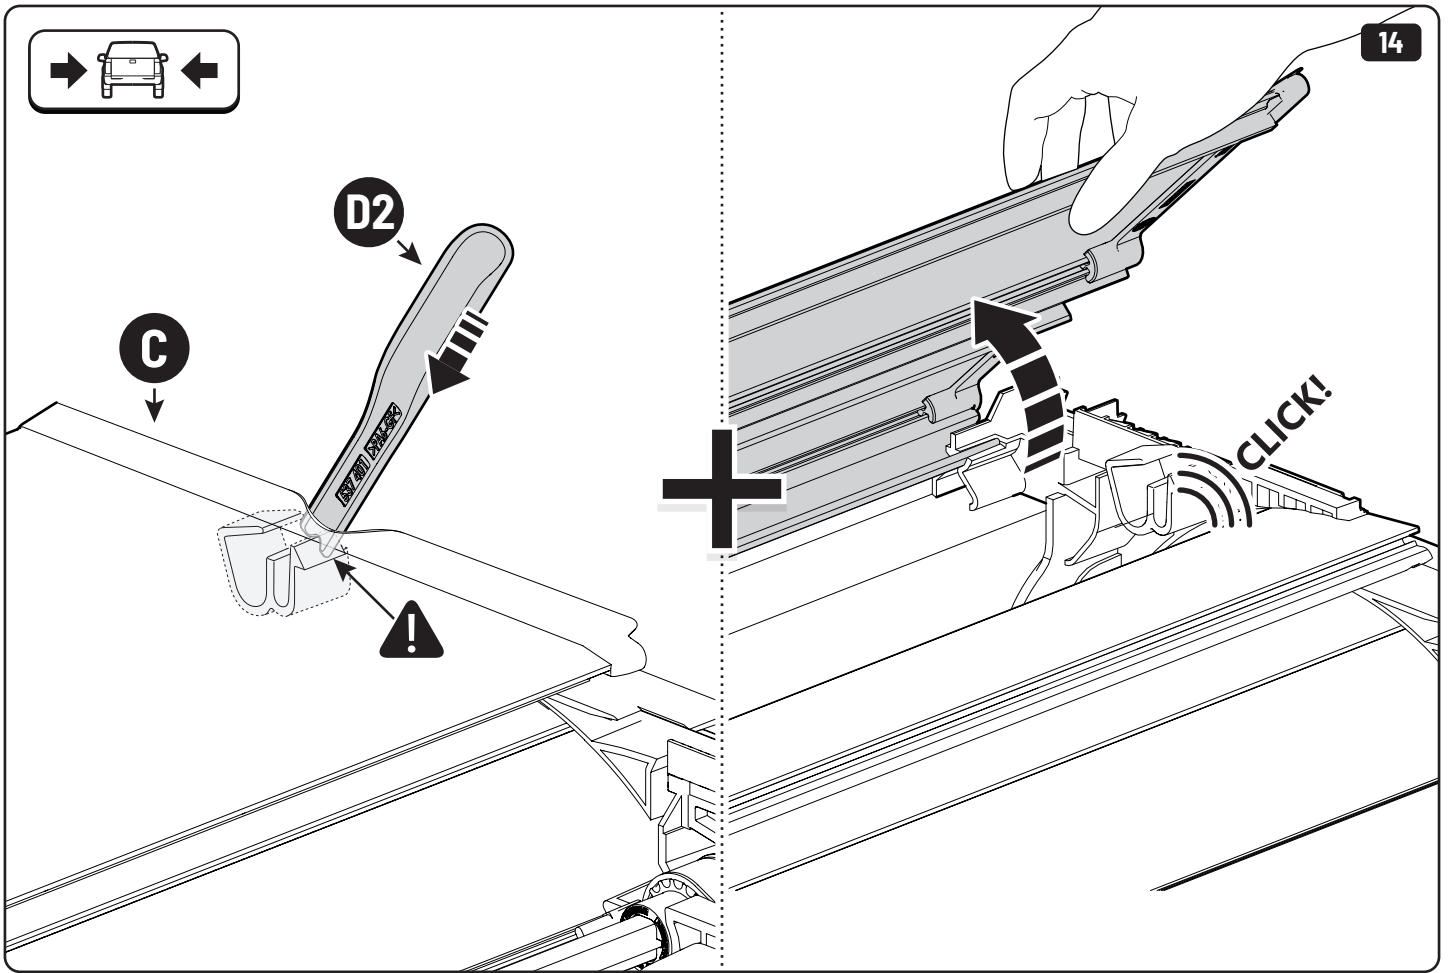

2

3

6

7

 Ø 2,4mm 3/32"

 Rust Protection

EVOm Installation checklist

Type of Action	Date	Done
Holes for drain		
Mounting gliding rail in canister		
Placement of bracket		
With + Cross measurement		
Tightening the clamp screw		