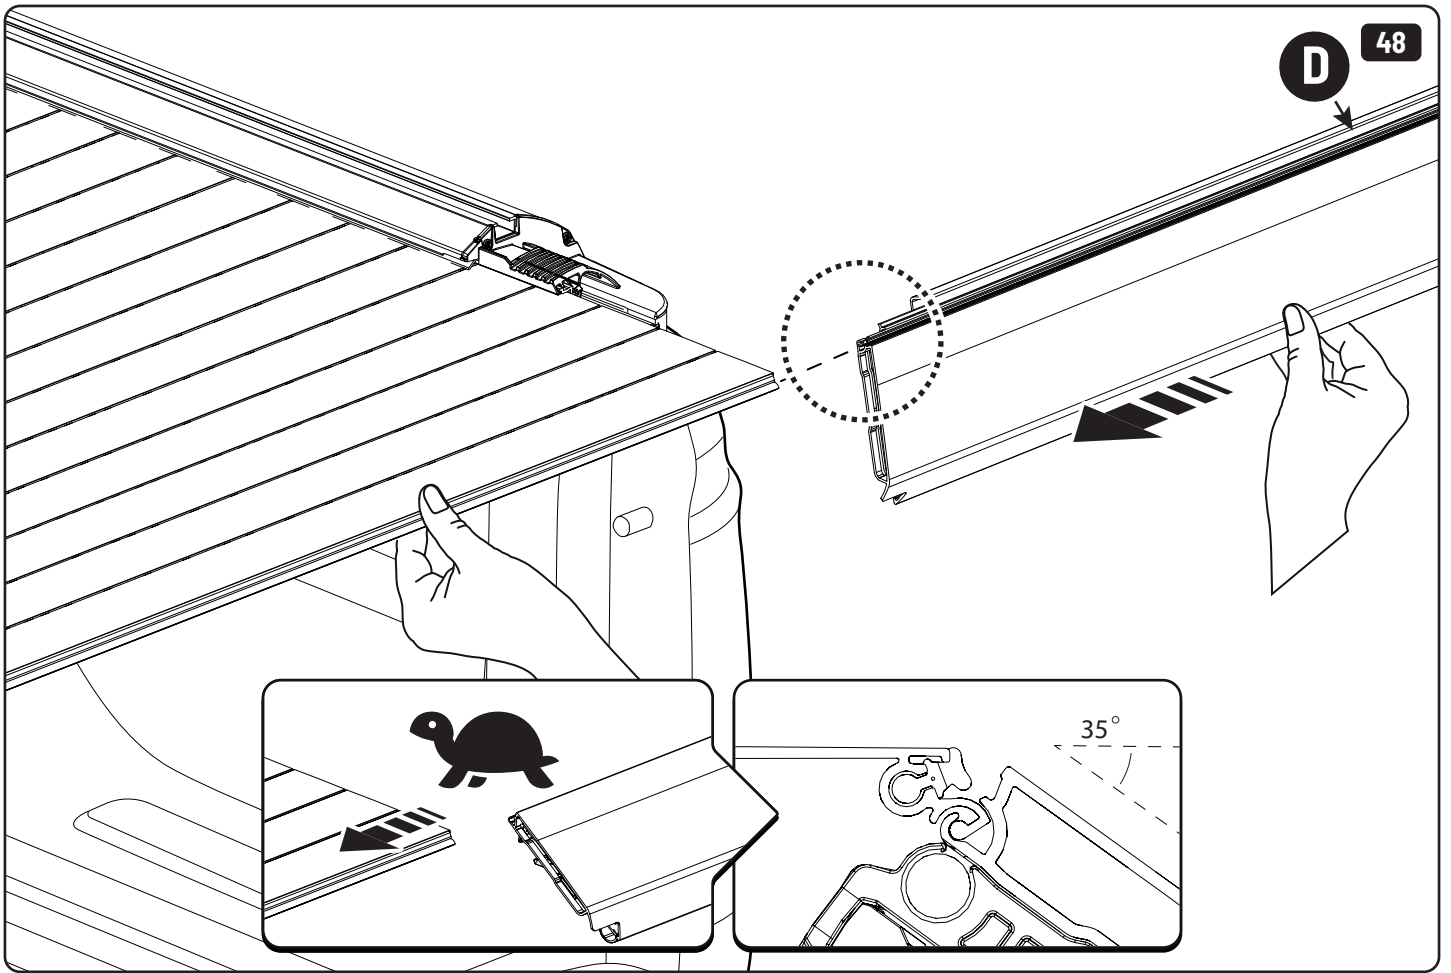

2

3

6

7

 Ø 2,4mm 3/32"

 Rust Protection

EVOm Installation checklist

Type of Action	Date	Done
Holes for drain		
Mounting gliding rail in canister		
Placement of bracket		
With + Cross measurement		
Tightening the clamp screw		