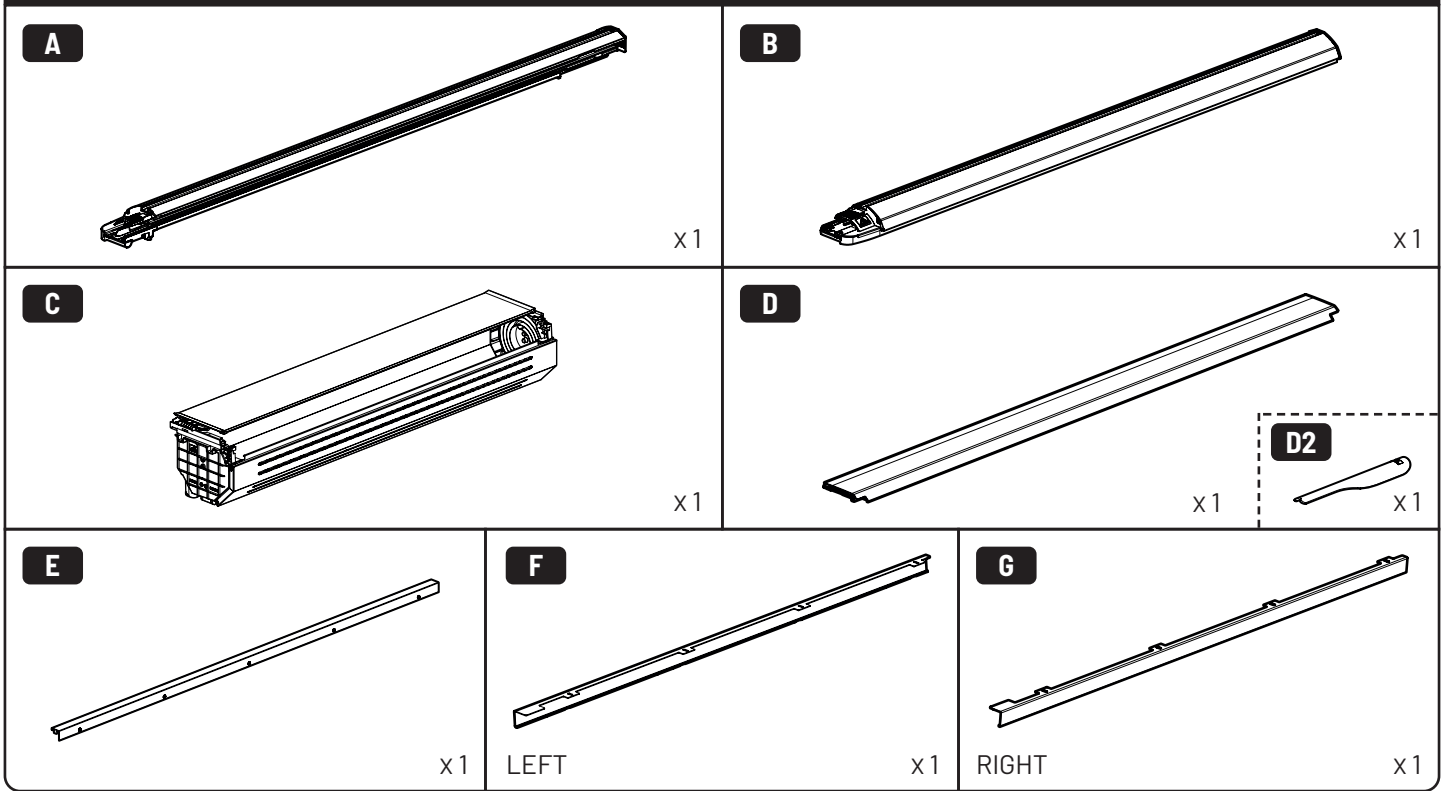

MOUNTAIN TOP[®] EVOm ROLL COVER

Installation manual

Parts

Parts

Parts

Kit

O

x8