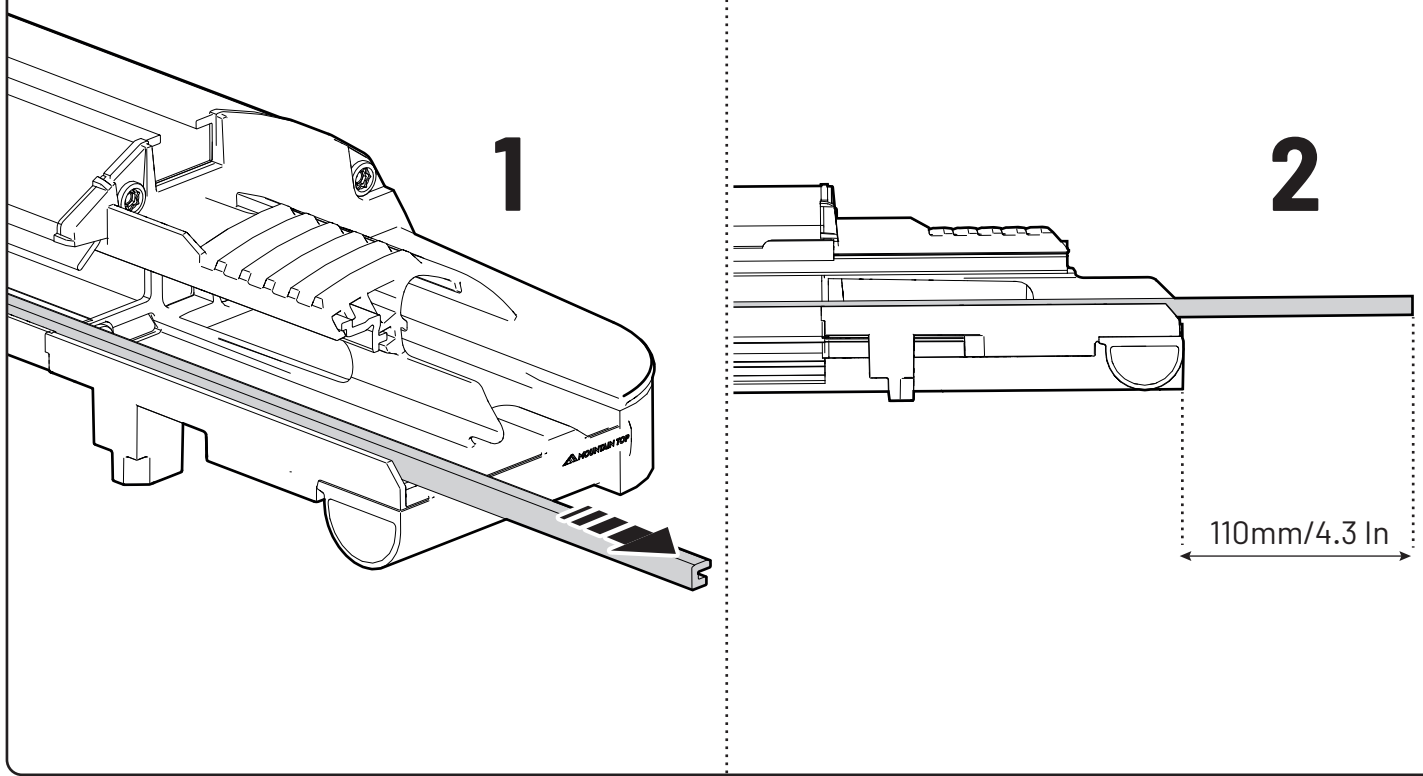

2

3

6

7

 Ø 2,4mm 3/32"

 Rust Protection

EVOm Installation checklist

Type of Action	Date	Done
Holes for drain		
Mounting gliding rail in canister		
Placement of bracket		
With + Cross measurement		
Tightening the clamp screw		