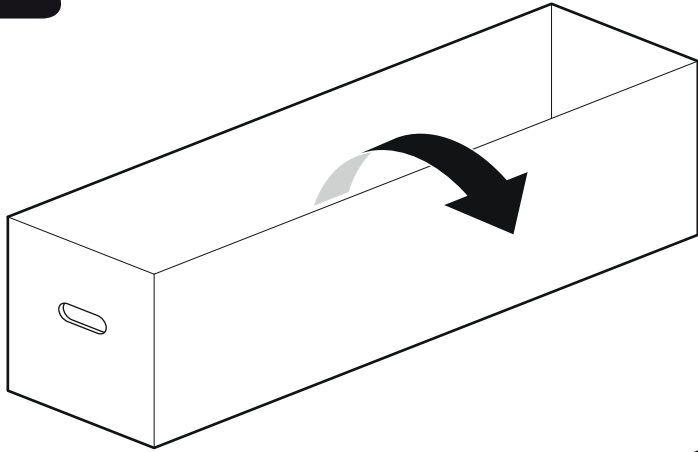

x5

X

x8

Y

x8

Tools needed

	 Ø 2.4MM	 Rust protection Rostschutzmittel Anti-rouille Anti roest	1 - 25 Nm  10mm T20 T30
 Ø 2.4MM Ø 3/32"	 SEALER		 H ₂ O
			 LOCTITE 243

Applying rust protection