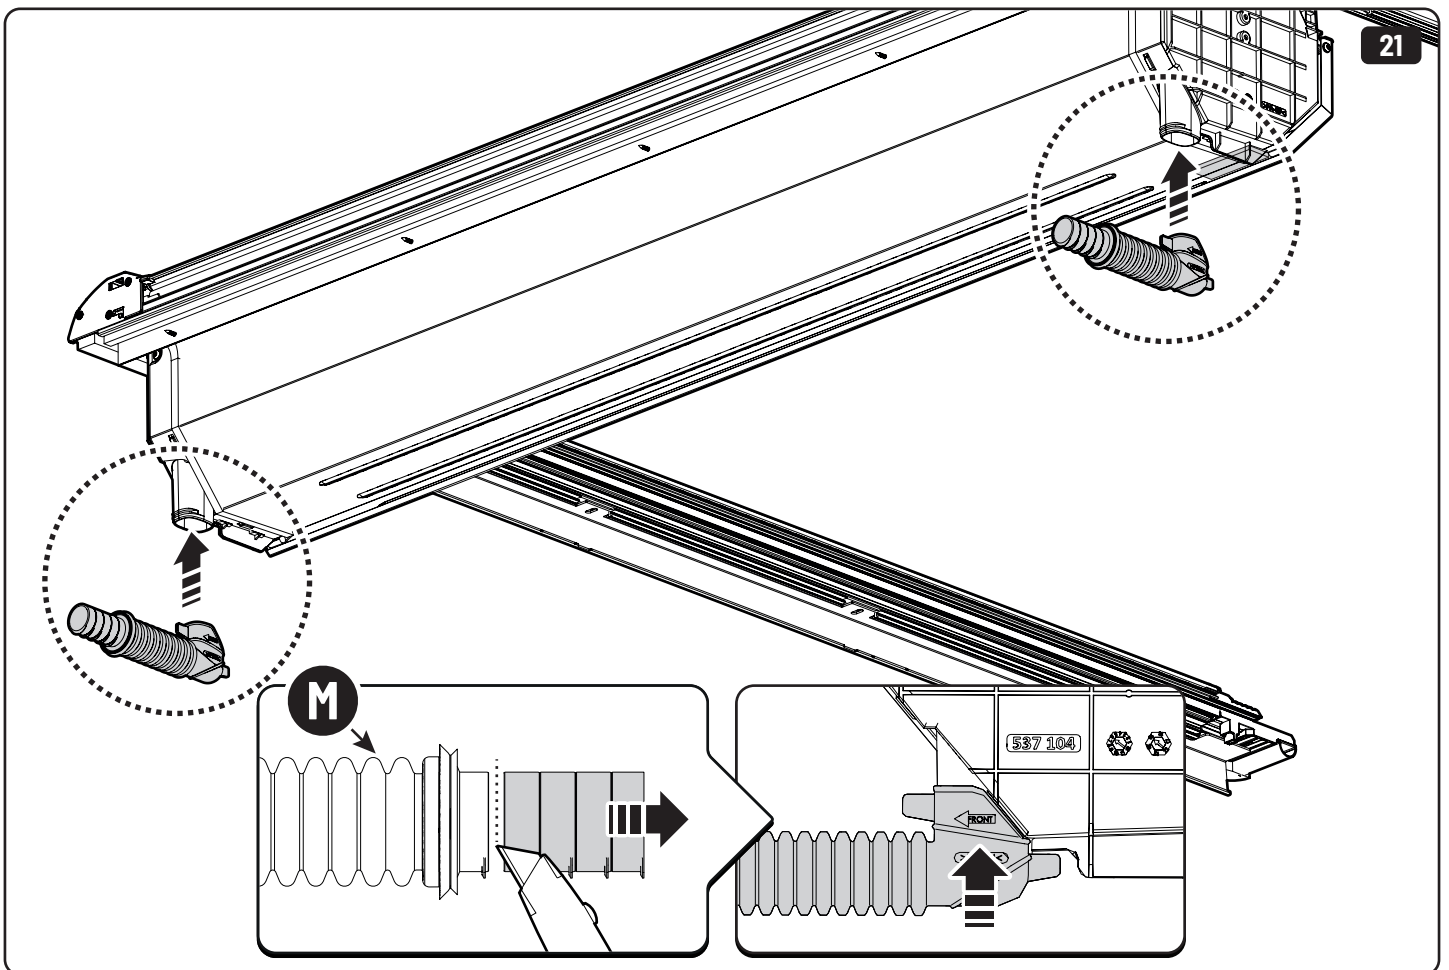

2

3

6

7

 Ø 2,4mm 3/32"

 Rust Protection

EVOm Installation checklist

Type of Action	Date	Done
Holes for drain		
Mounting gliding rail in canister		
Placement of bracket		
With + Cross measurement		
Tightening the clamp screw		