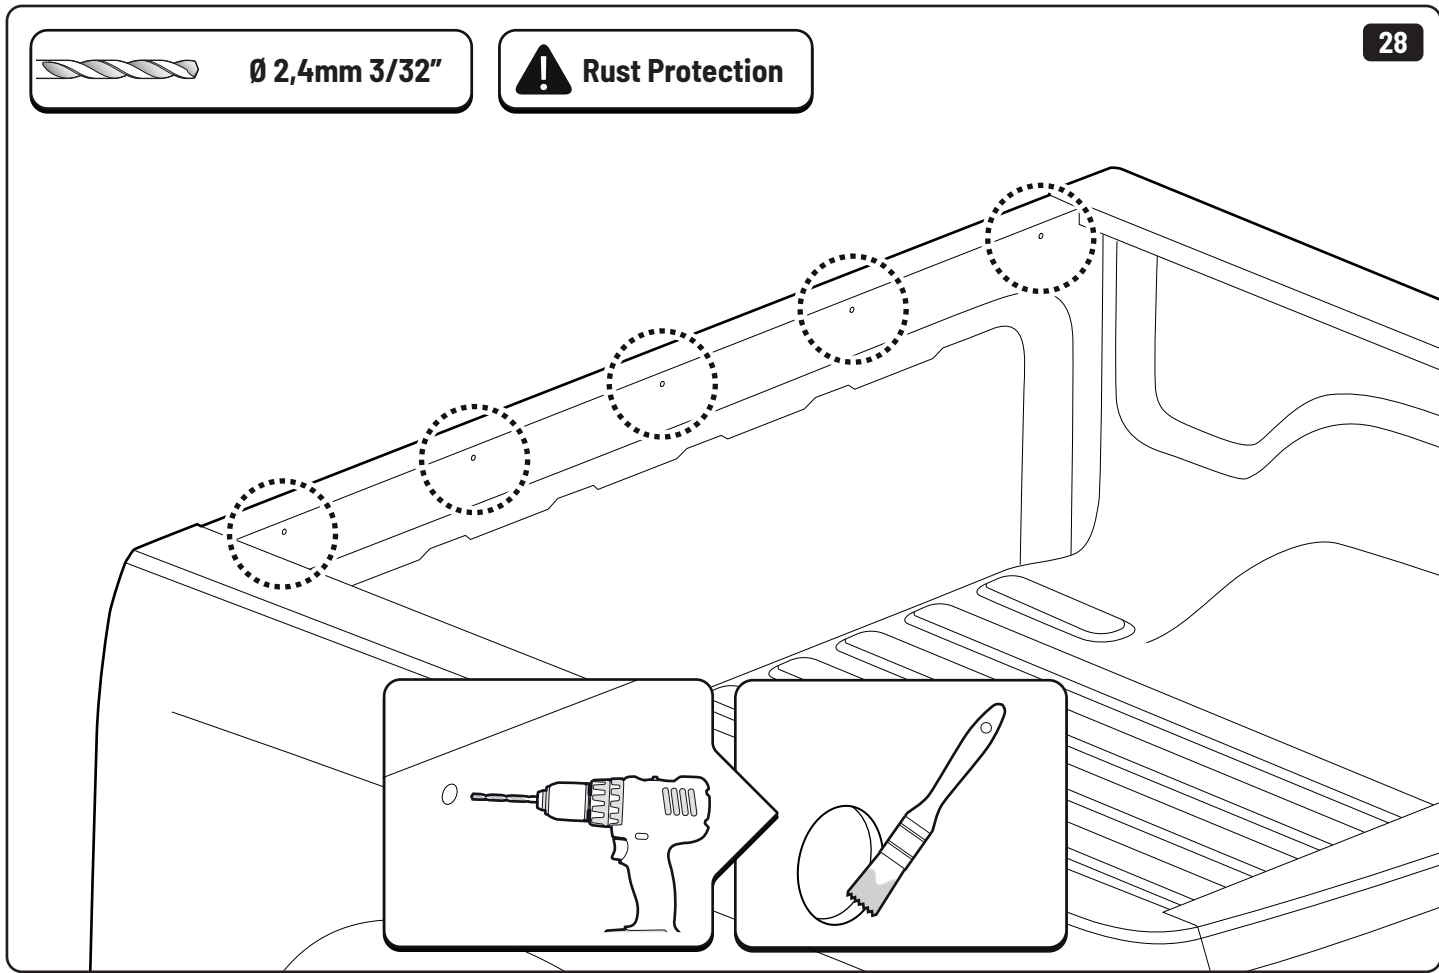

2

3

6

7

 Ø 2,4mm 3/32"

 Rust Protection

EVOm Installation checklist

Type of Action	Date	Done
Holes for drain		
Mounting gliding rail in canister		
Placement of bracket		
With + Cross measurement		
Tightening the clamp screw		