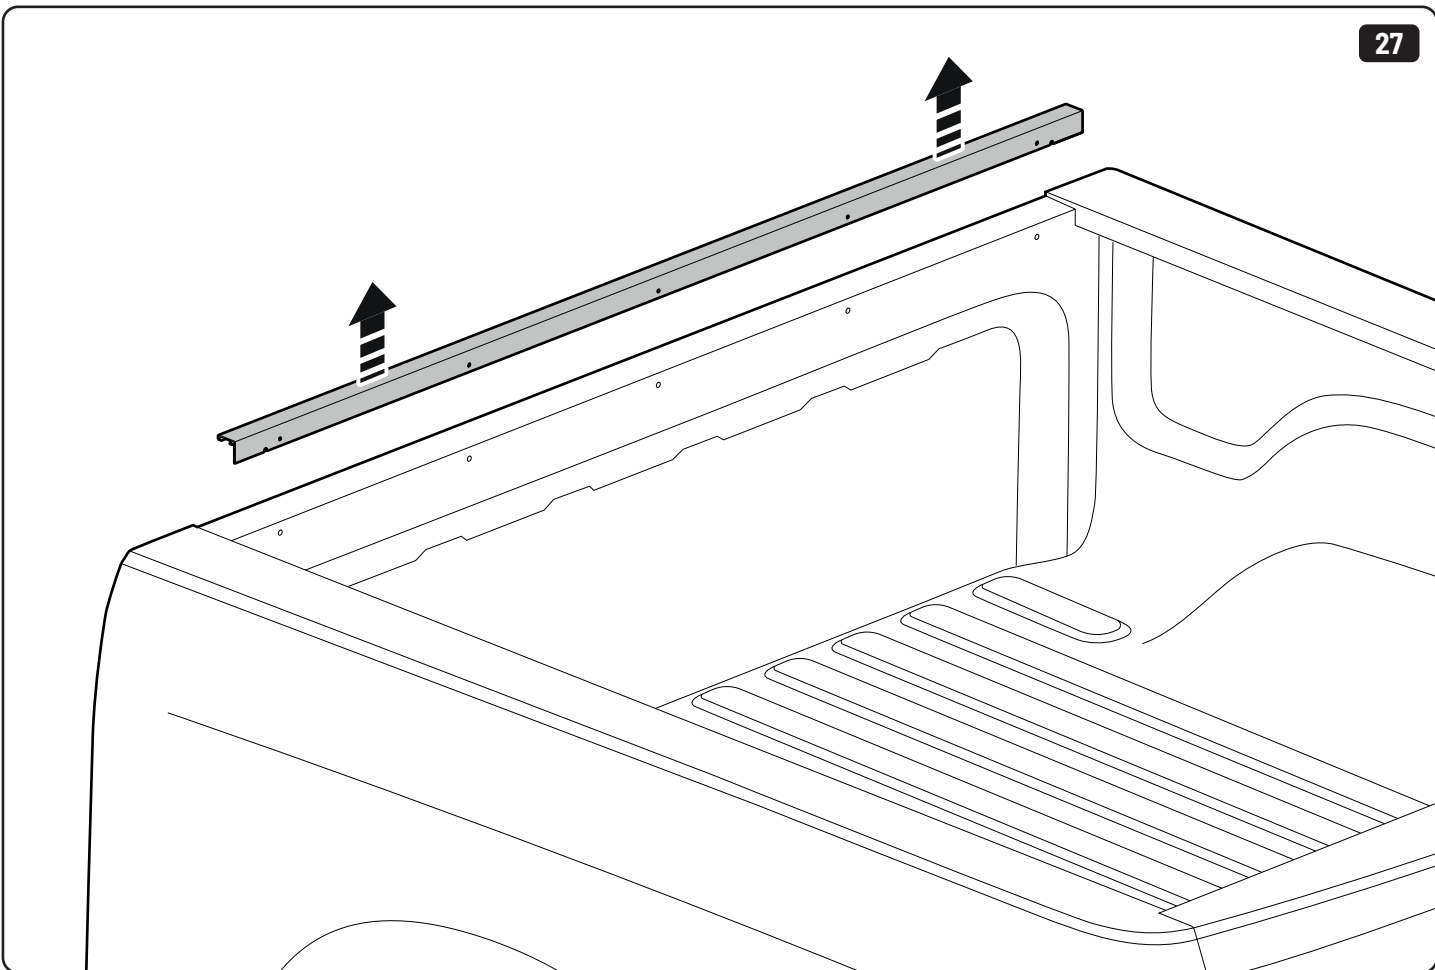

2

3

6

7

 Ø 2,4mm 3/32"

 Rust Protection

EVOm Installation checklist

Type of Action	Date	Done
Holes for drain		
Mounting gliding rail in canister		
Placement of bracket		
With + Cross measurement		
Tightening the clamp screw		