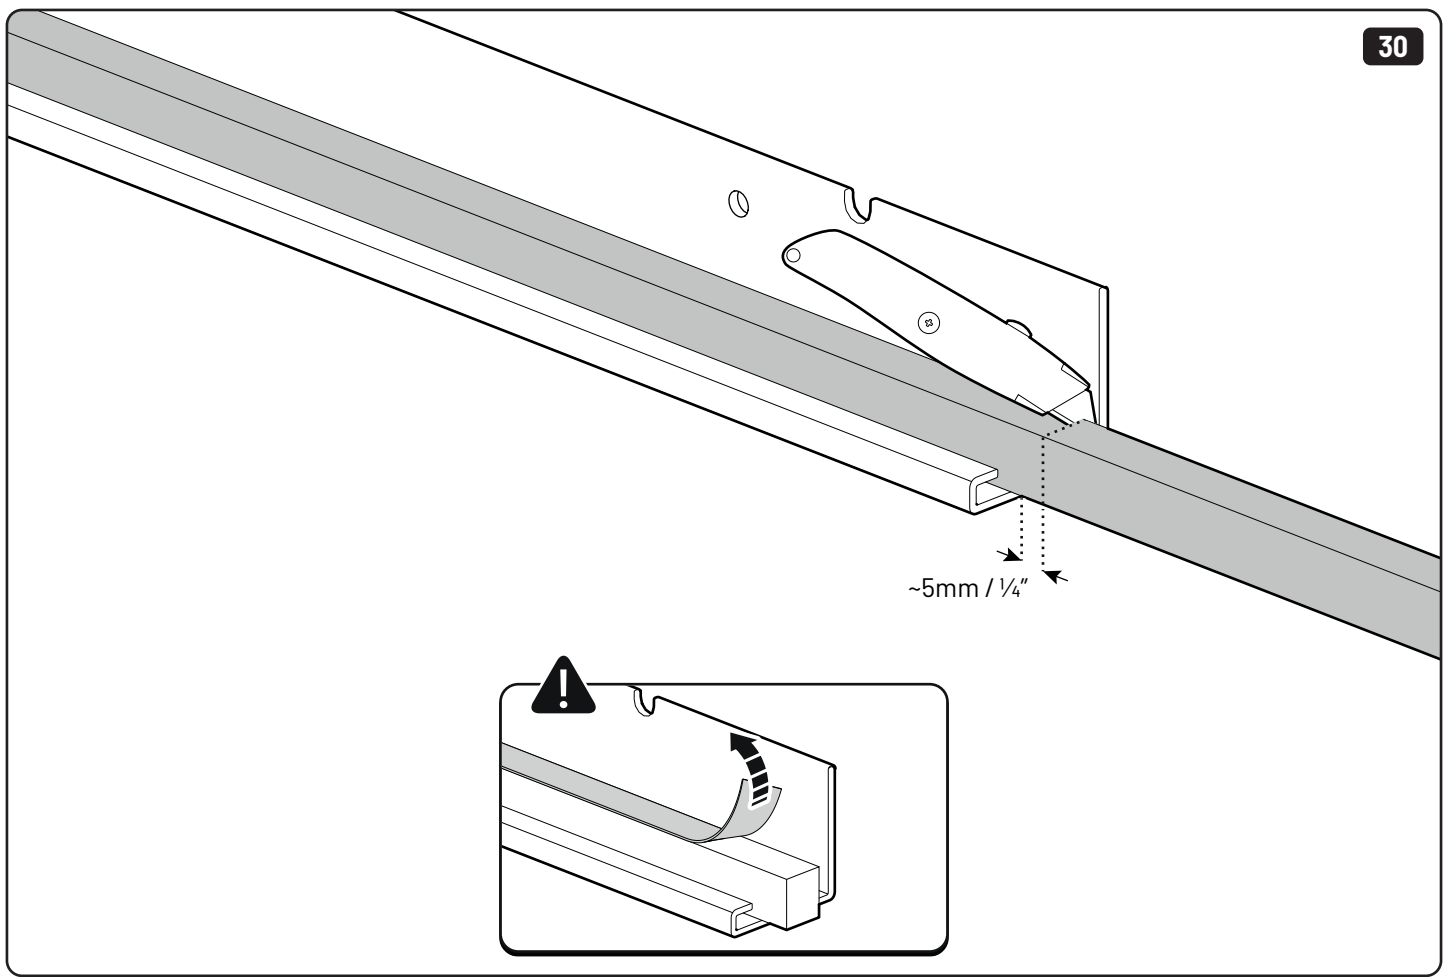

2

3

6

7

 Ø 2,4mm 3/32"

 Rust Protection

EVOm Installation checklist

Type of Action	Date	Done
Holes for drain		
Mounting gliding rail in canister		
Placement of bracket		
With + Cross measurement		
Tightening the clamp screw		