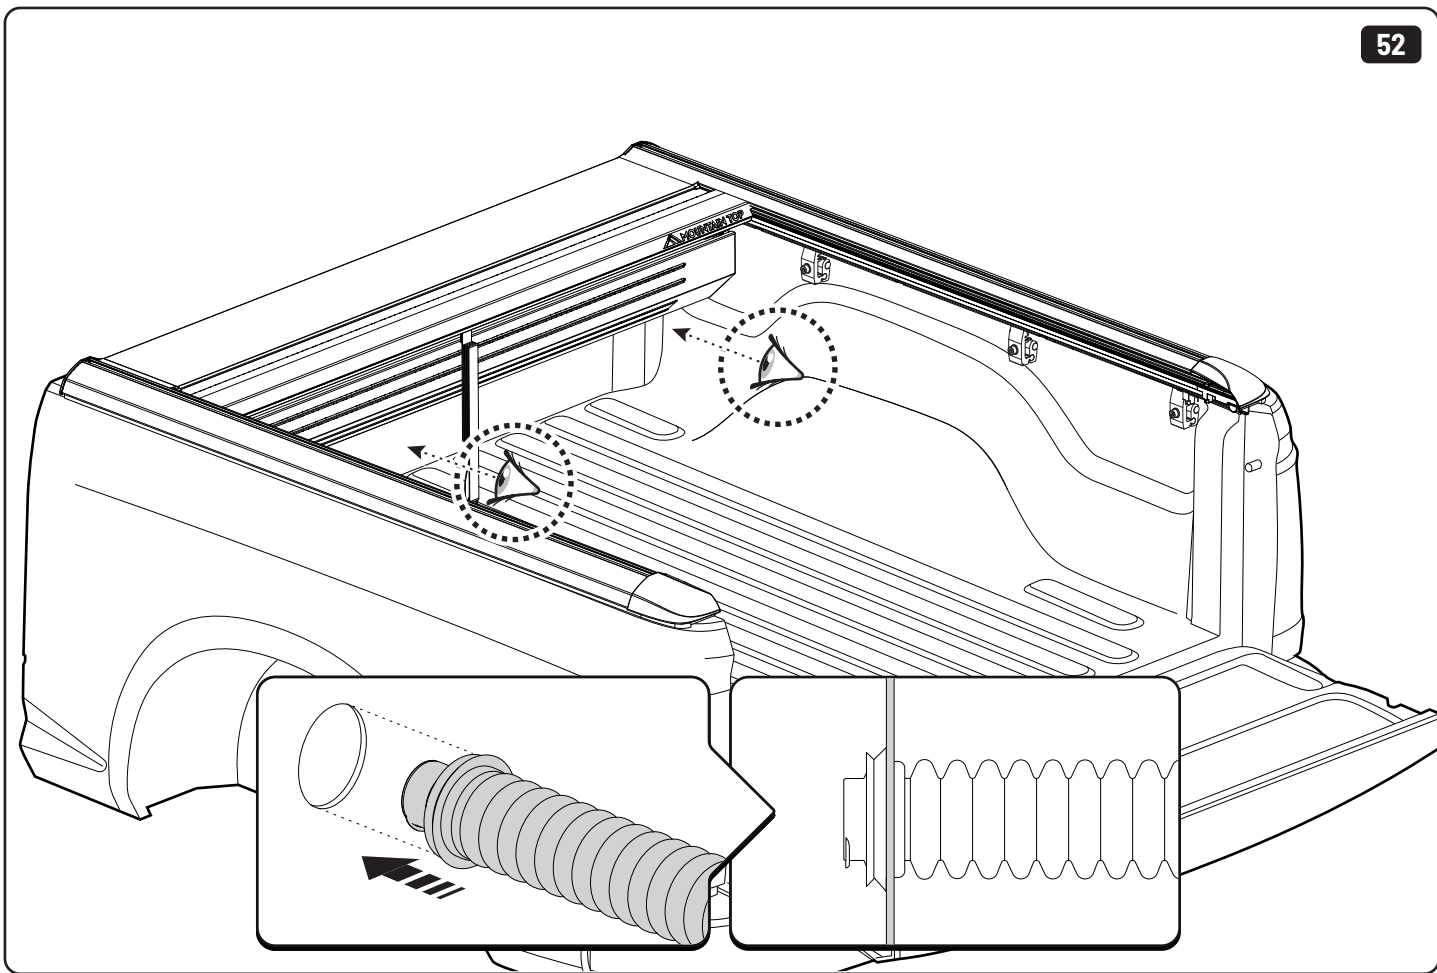

2

3

6

7

 Ø 2,4mm 3/32"

 Rust Protection

EVOm Installation checklist

Type of Action	Date	Done
Holes for drain		
Mounting gliding rail in canister		
Placement of bracket		
With + Cross measurement		
Tightening the clamp screw		