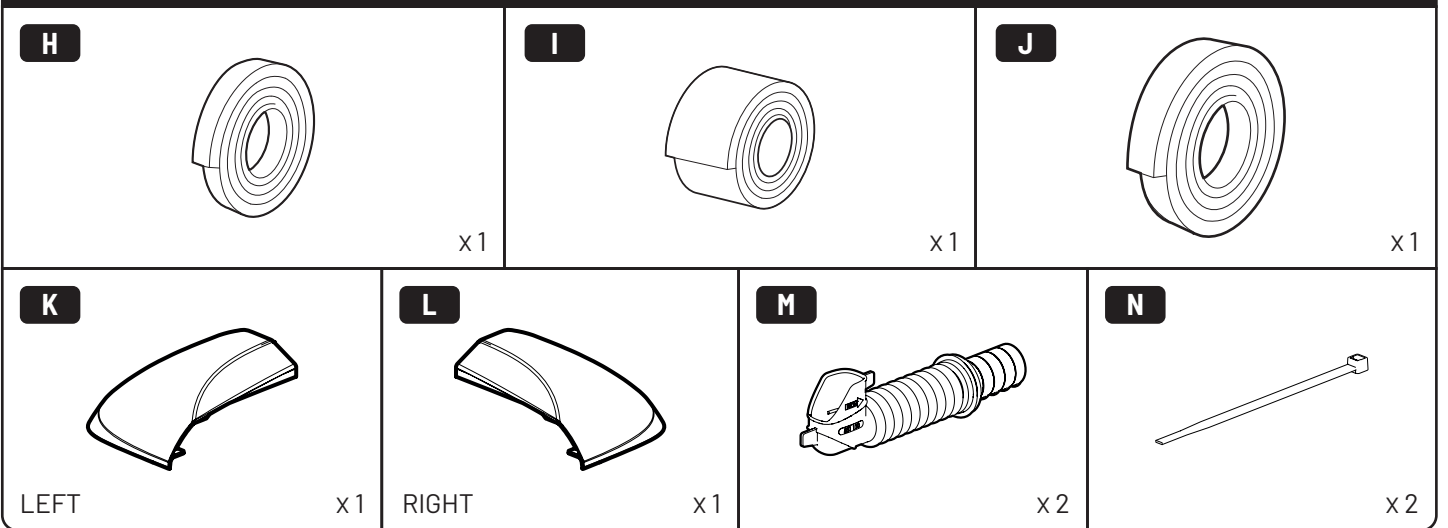

MOUNTAIN TOP[®] EVOm ROLL COVER

Installation manual

Parts

Parts

Parts

Kit

O

x8