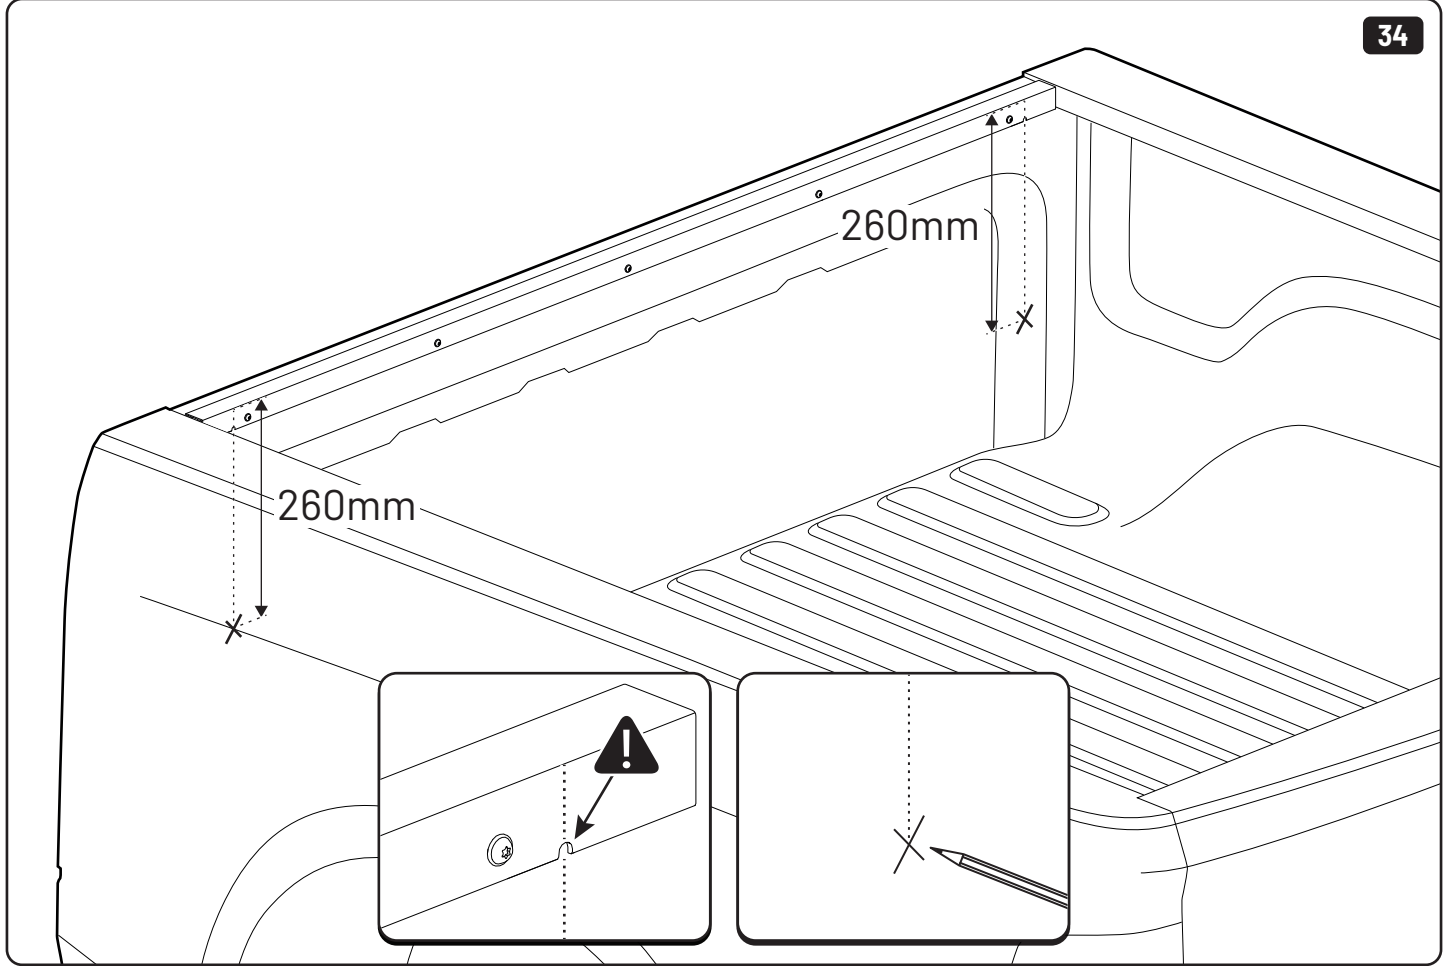

2

3

6

7

 Ø 2,4mm 3/32"

 Rust Protection

EVOm Installation checklist

Type of Action	Date	Done
Holes for drain		
Mounting gliding rail in canister		
Placement of bracket		
With + Cross measurement		
Tightening the clamp screw		