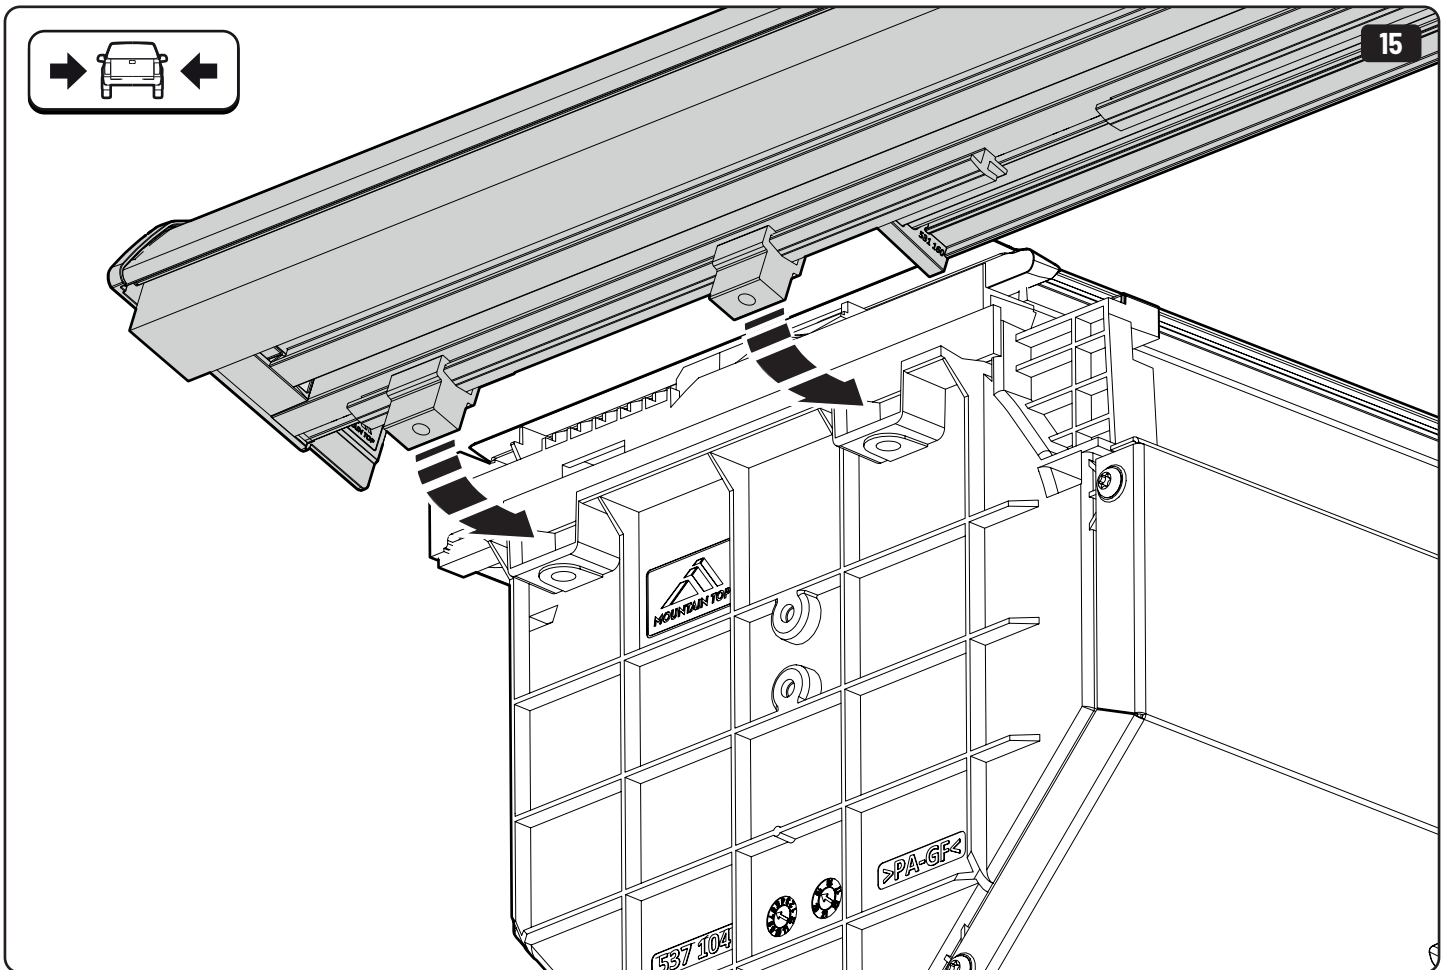

2

3

6

7

 Ø 2,4mm 3/32"

 Rust Protection

EVOm Installation checklist

Type of Action	Date	Done
Holes for drain		
Mounting gliding rail in canister		
Placement of bracket		
With + Cross measurement		
Tightening the clamp screw		