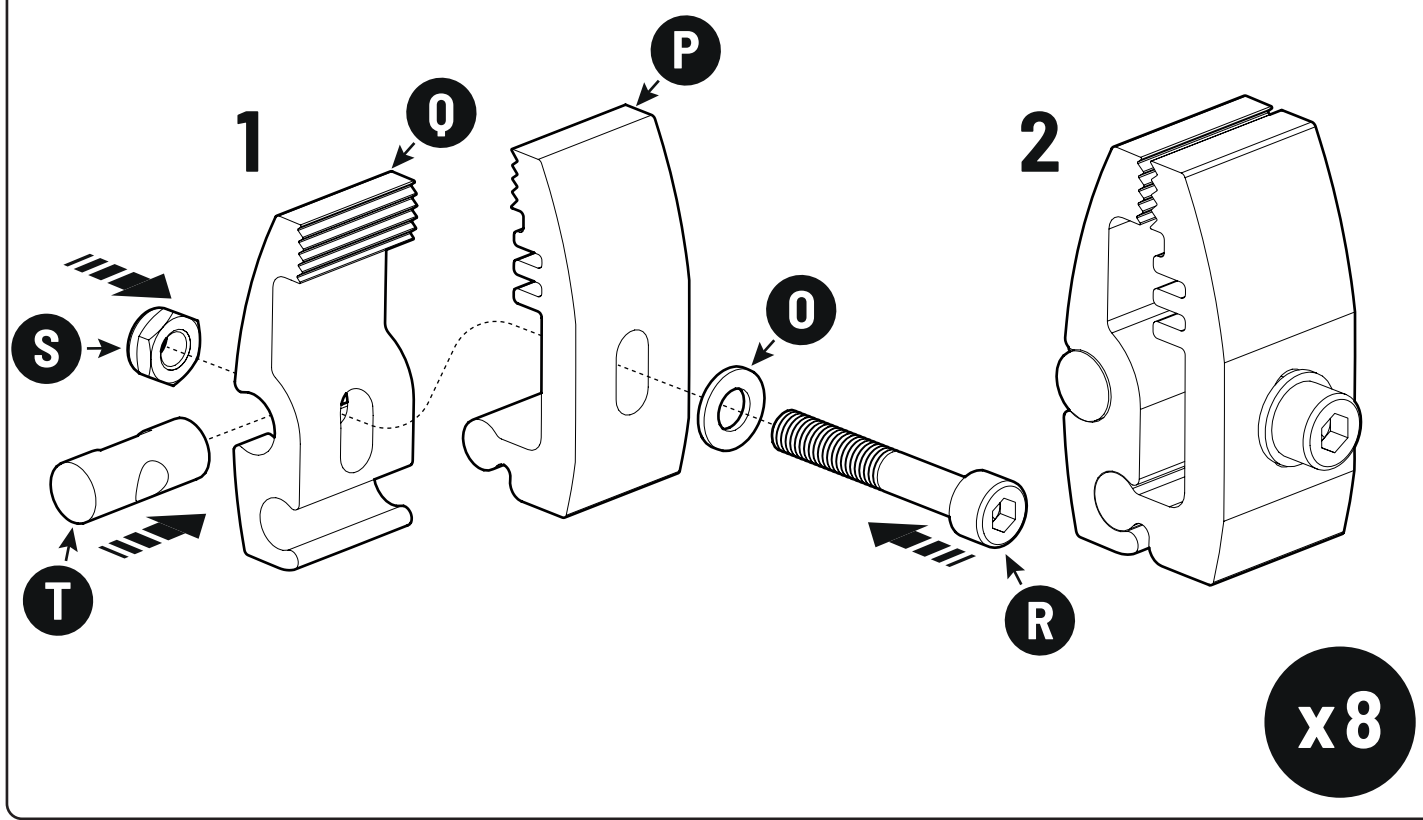

2

3

6

7

 Ø 2,4mm 3/32"

 Rust Protection

EVOm Installation checklist

Type of Action	Date	Done
Holes for drain		
Mounting gliding rail in canister		
Placement of bracket		
With + Cross measurement		
Tightening the clamp screw		