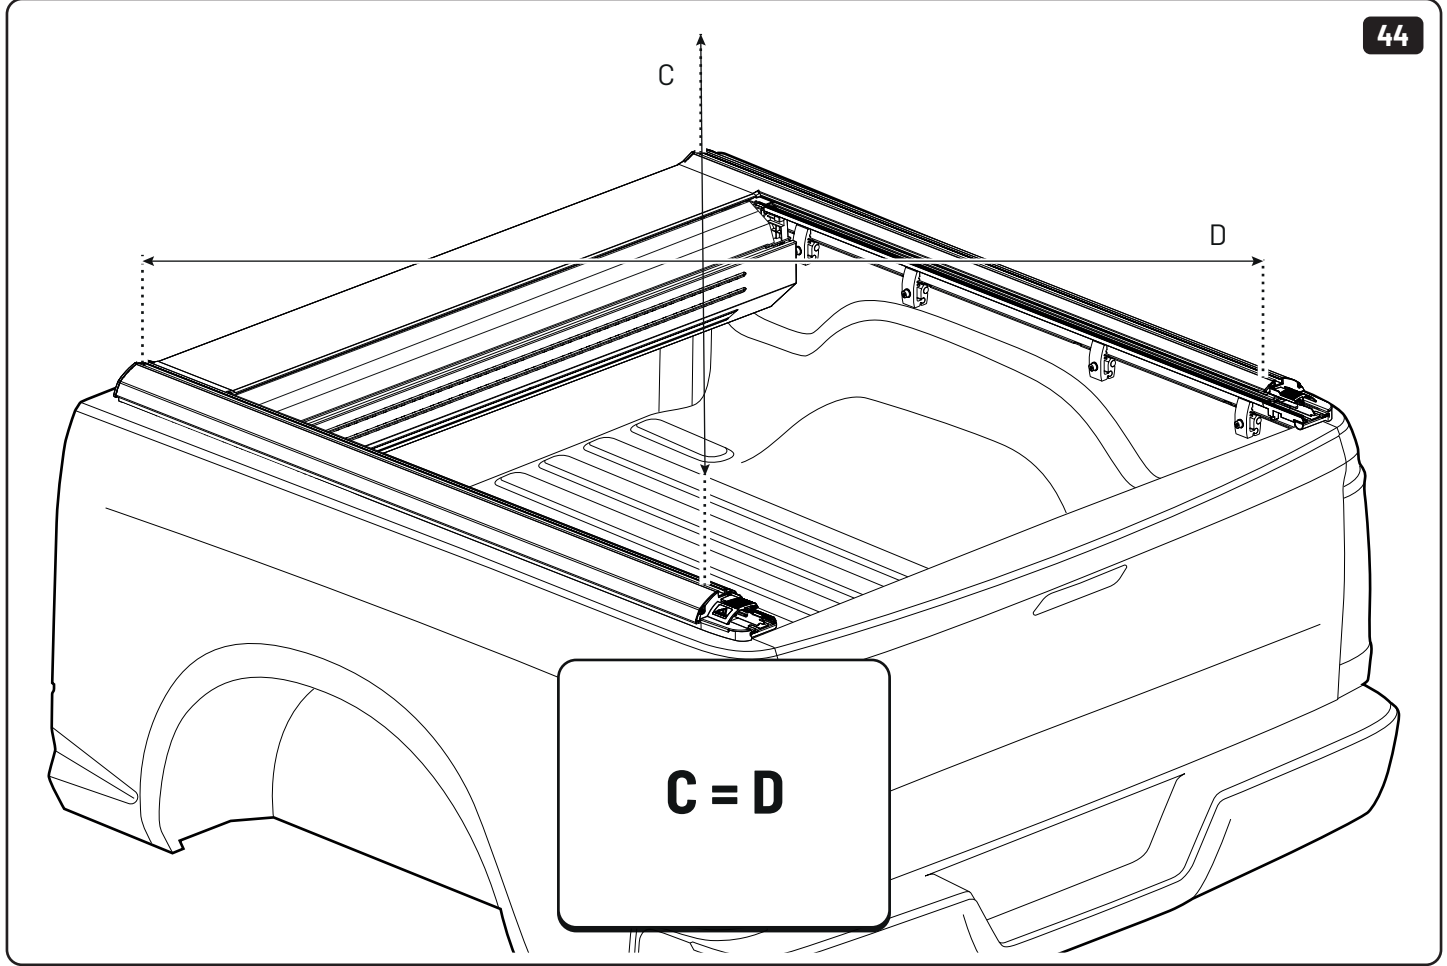

2

3

6

7

 Ø 2,4mm 3/32"

 Rust Protection

EVOm Installation checklist

Type of Action	Date	Done
Holes for drain		
Mounting gliding rail in canister		
Placement of bracket		
With + Cross measurement		
Tightening the clamp screw		