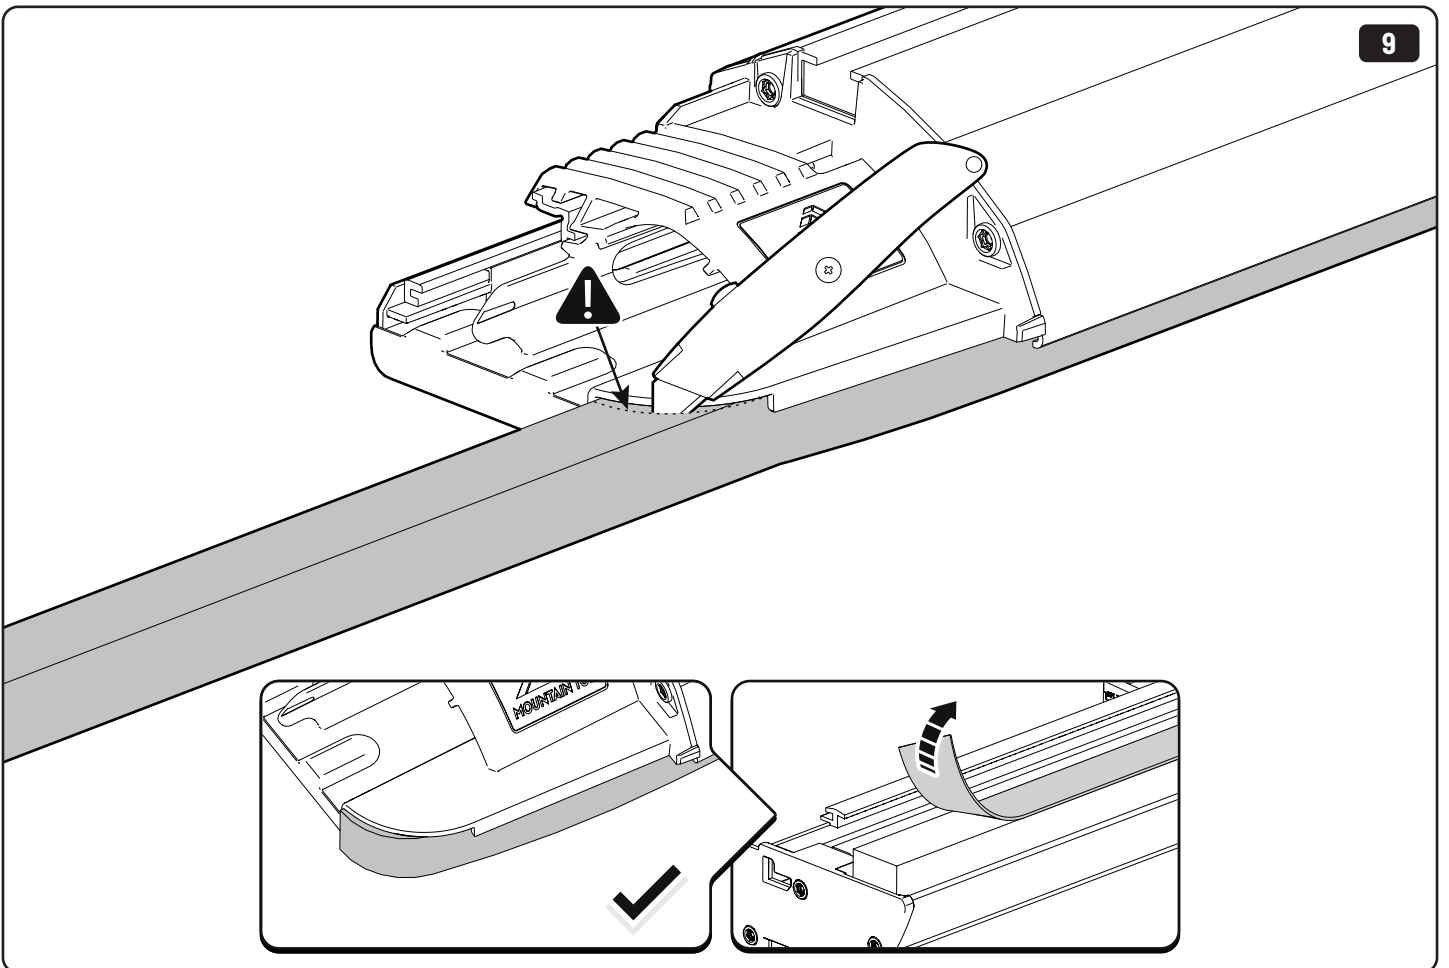

2

3

6

7

 Ø 2,4mm 3/32"

 Rust Protection

EVOm Installation checklist

Type of Action	Date	Done
Holes for drain		
Mounting gliding rail in canister		
Placement of bracket		
With + Cross measurement		
Tightening the clamp screw		