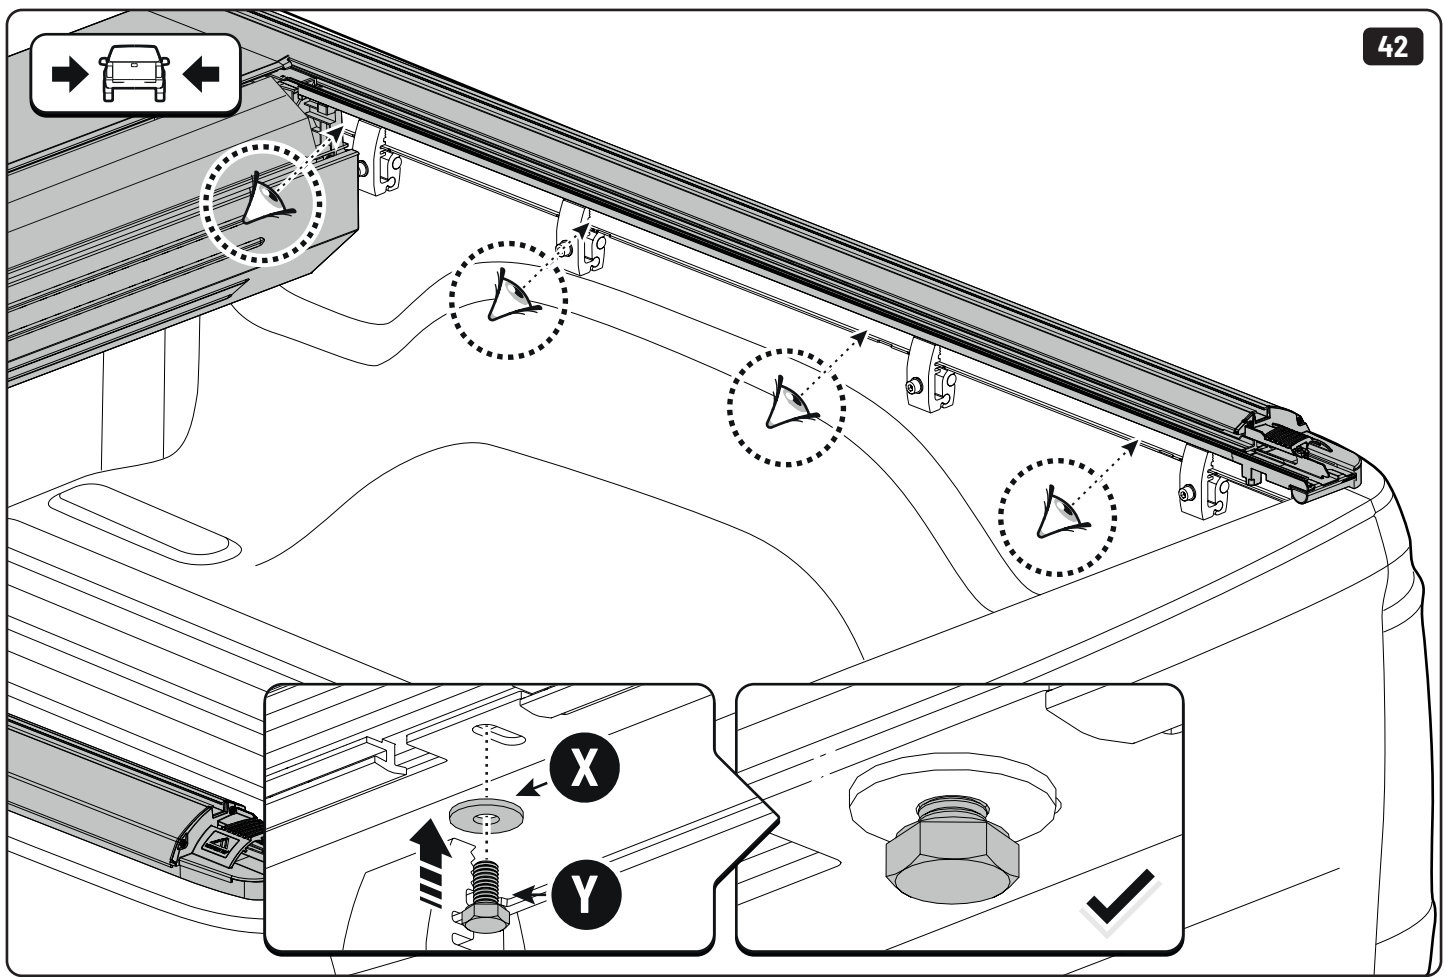

2

3

6

7

 Ø 2,4mm 3/32"

 Rust Protection

EVOm Installation checklist

Type of Action	Date	Done
Holes for drain		
Mounting gliding rail in canister		
Placement of bracket		
With + Cross measurement		
Tightening the clamp screw		