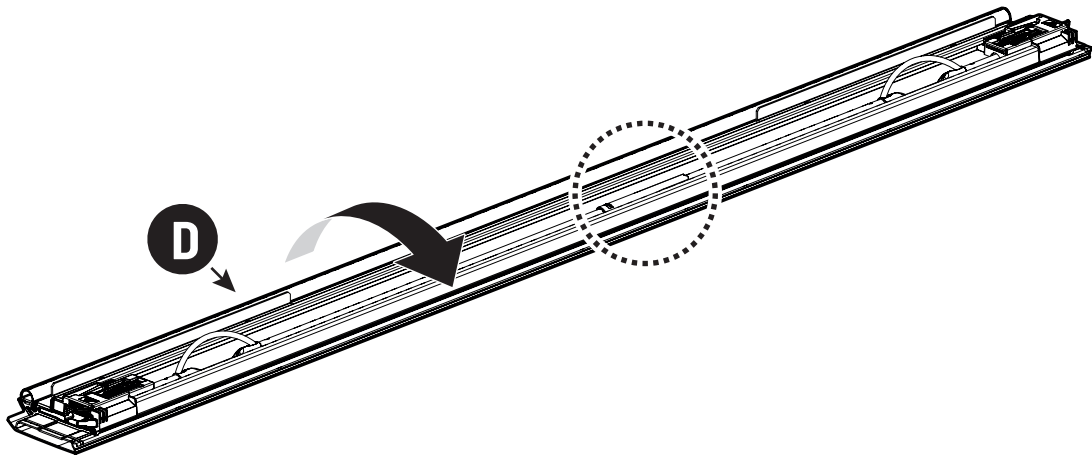

2

3

6

7

 Ø 2,4mm 3/32"

 Rust Protection

EVOm Installation checklist

Type of Action	Date	Done
Holes for drain		
Mounting gliding rail in canister		
Placement of bracket		
With + Cross measurement		
Tightening the clamp screw		