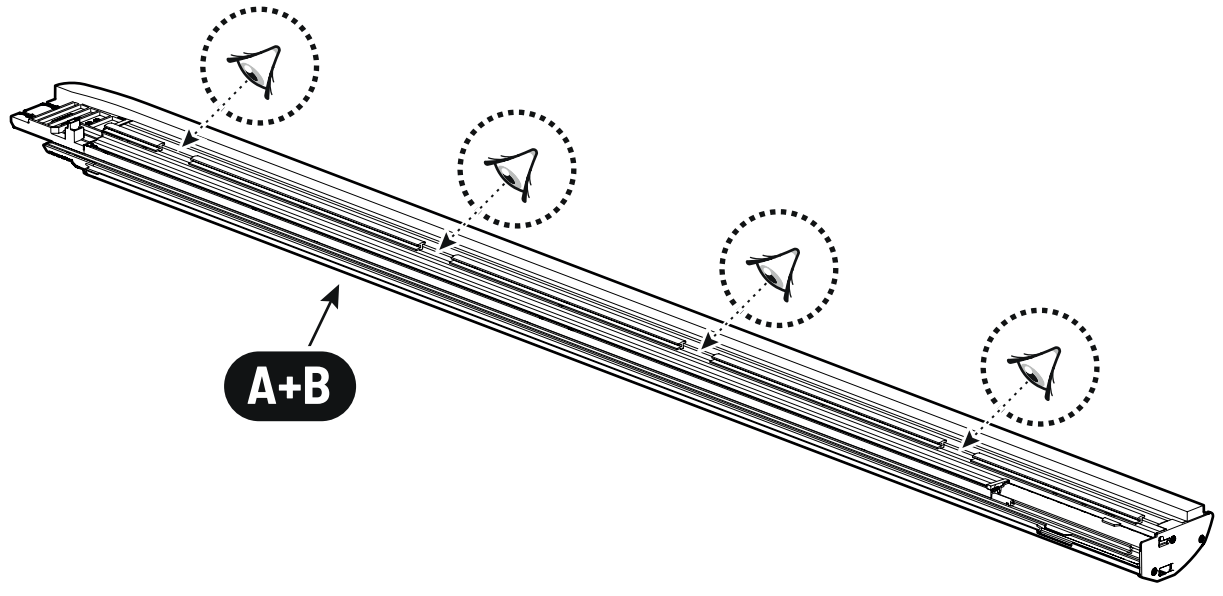

2

3

6

7

 Ø 2,4mm 3/32"

 Rust Protection

EVOm Installation checklist

Type of Action	Date	Done
Holes for drain		
Mounting gliding rail in canister		
Placement of bracket		
With + Cross measurement		
Tightening the clamp screw		