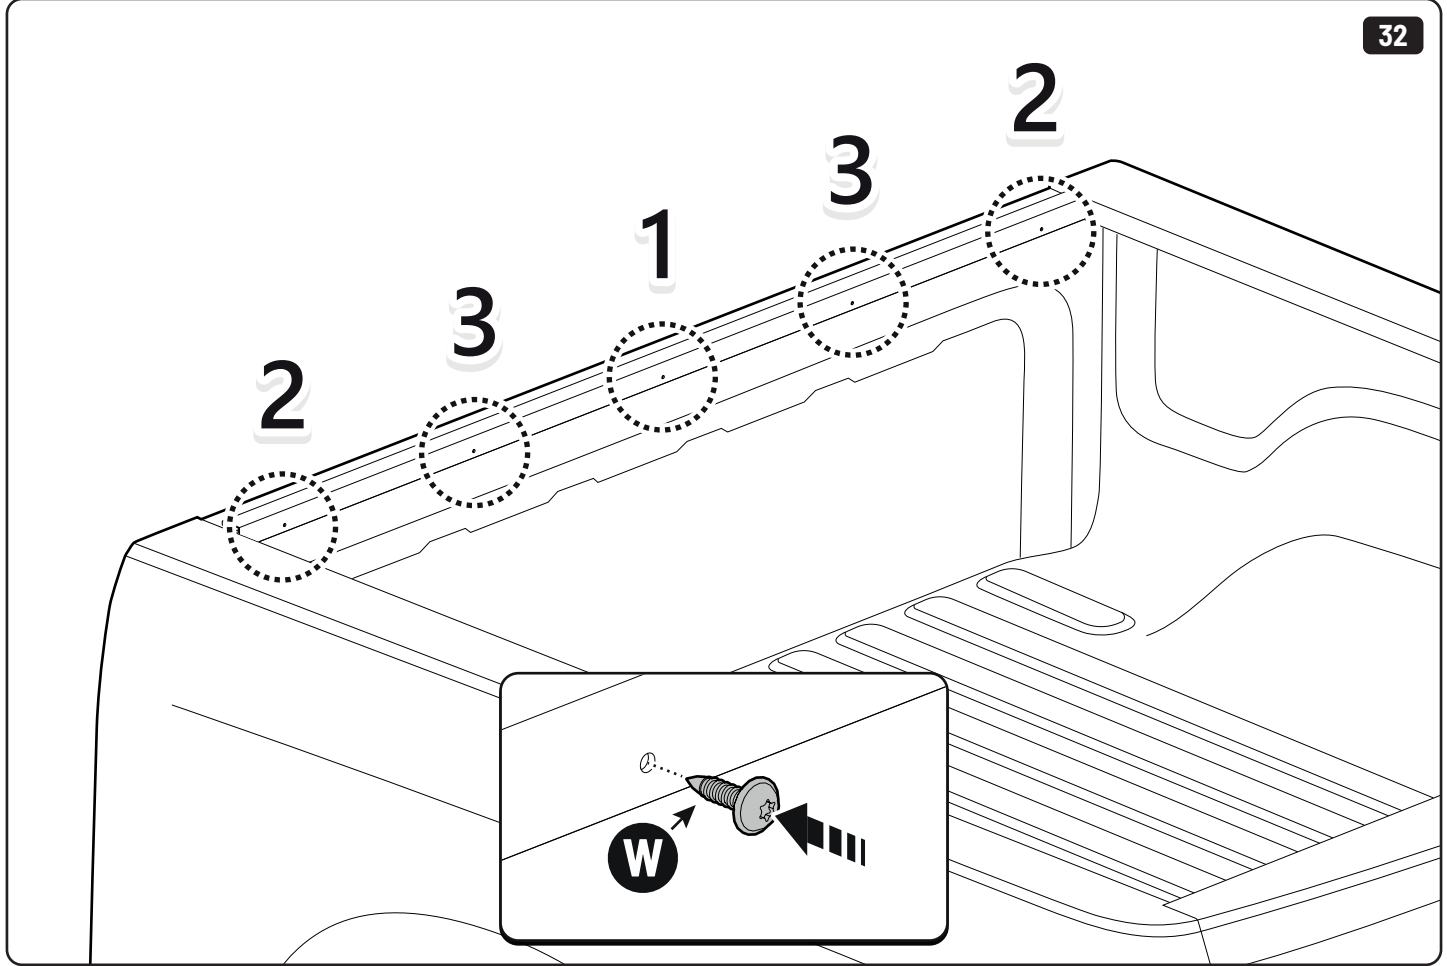

2

3

6

7

 Ø 2,4mm 3/32"

 Rust Protection

EVOm Installation checklist

Type of Action	Date	Done
Holes for drain		
Mounting gliding rail in canister		
Placement of bracket		
With + Cross measurement		
Tightening the clamp screw		