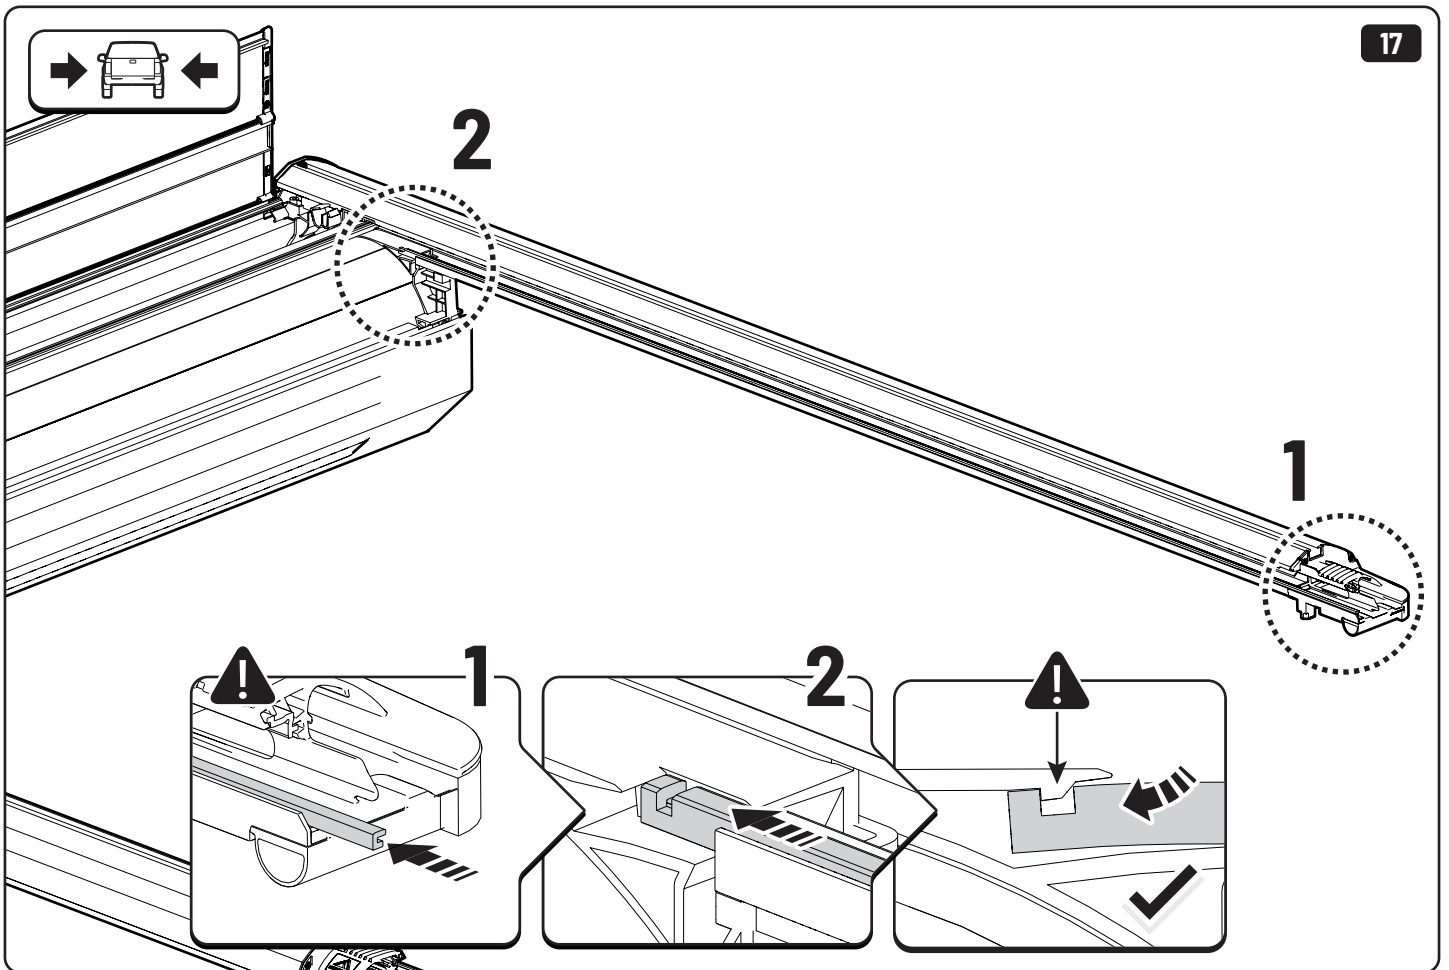

2

3

6

7

 Ø 2,4mm 3/32"

 Rust Protection

EVOm Installation checklist

Type of Action	Date	Done
Holes for drain		
Mounting gliding rail in canister		
Placement of bracket		
With + Cross measurement		
Tightening the clamp screw		