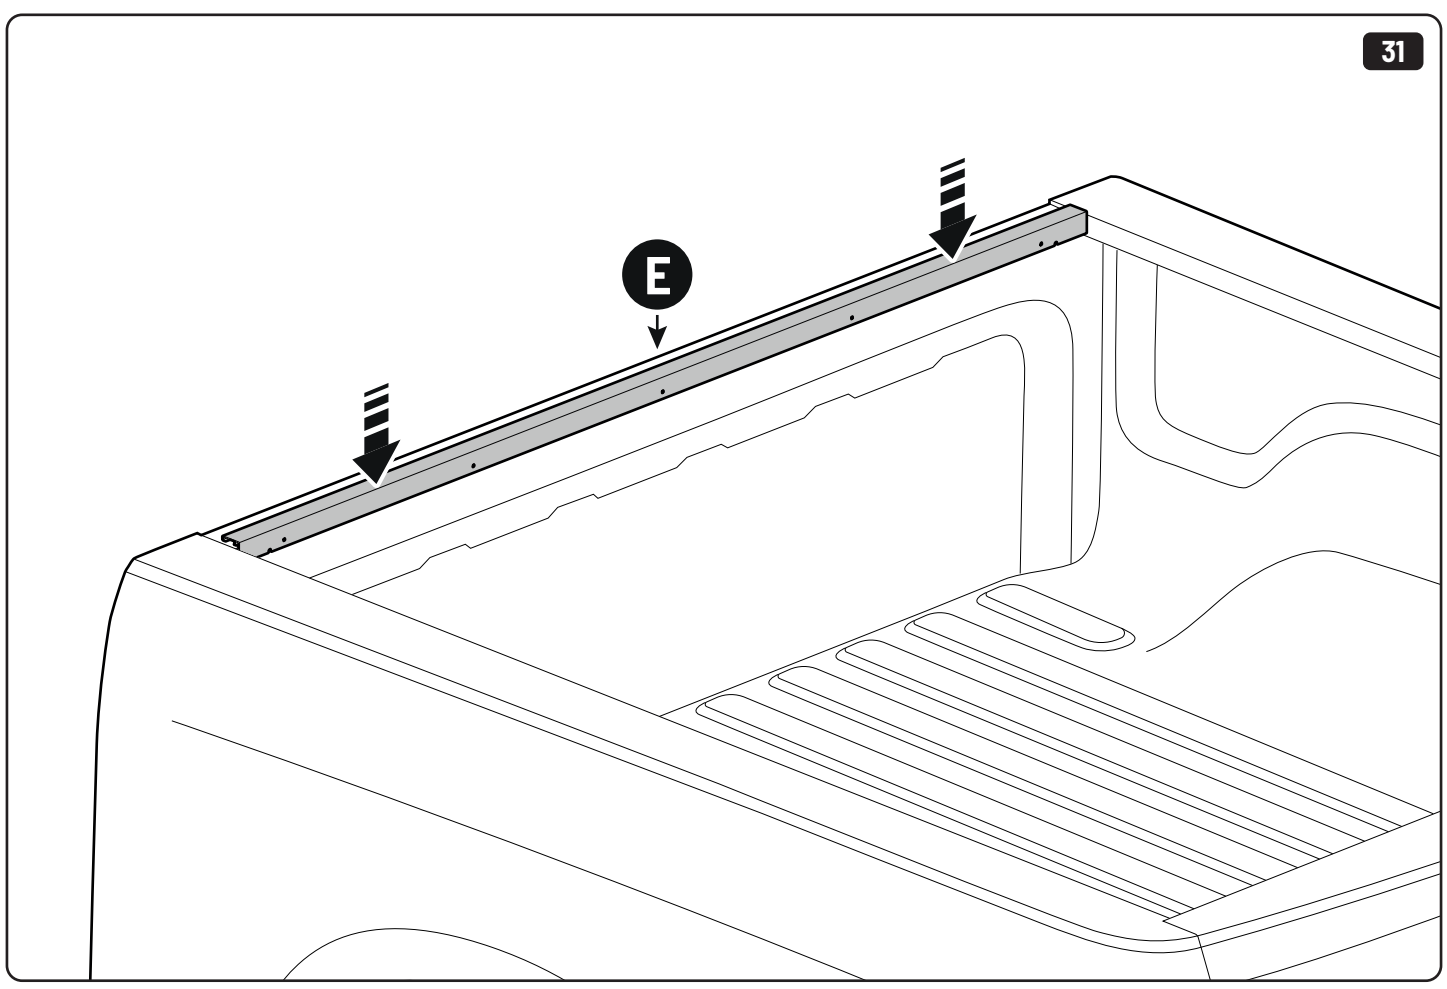

2

3

6

7

 Ø 2,4mm 3/32"

 Rust Protection

EVOm Installation checklist

Type of Action	Date	Done
Holes for drain		
Mounting gliding rail in canister		
Placement of bracket		
With + Cross measurement		
Tightening the clamp screw		