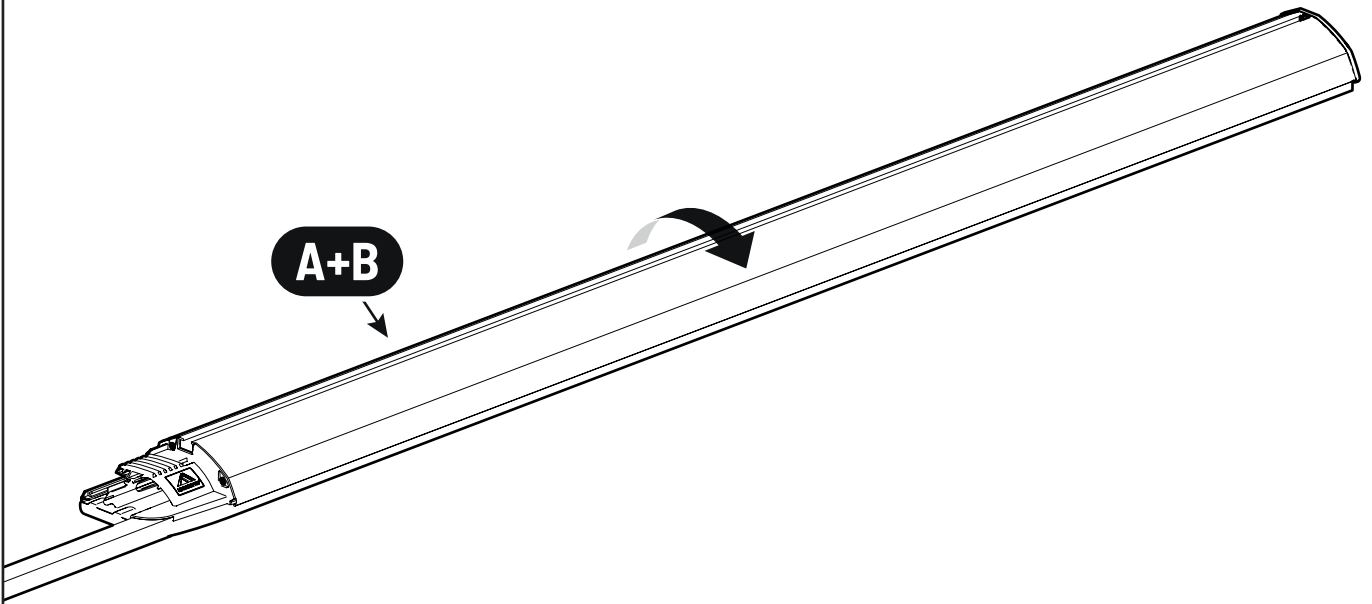

2

3

6

7

 Ø 2,4mm 3/32"

 Rust Protection

EVOm Installation checklist

Type of Action	Date	Done
Holes for drain		
Mounting gliding rail in canister		
Placement of bracket		
With + Cross measurement		
Tightening the clamp screw		