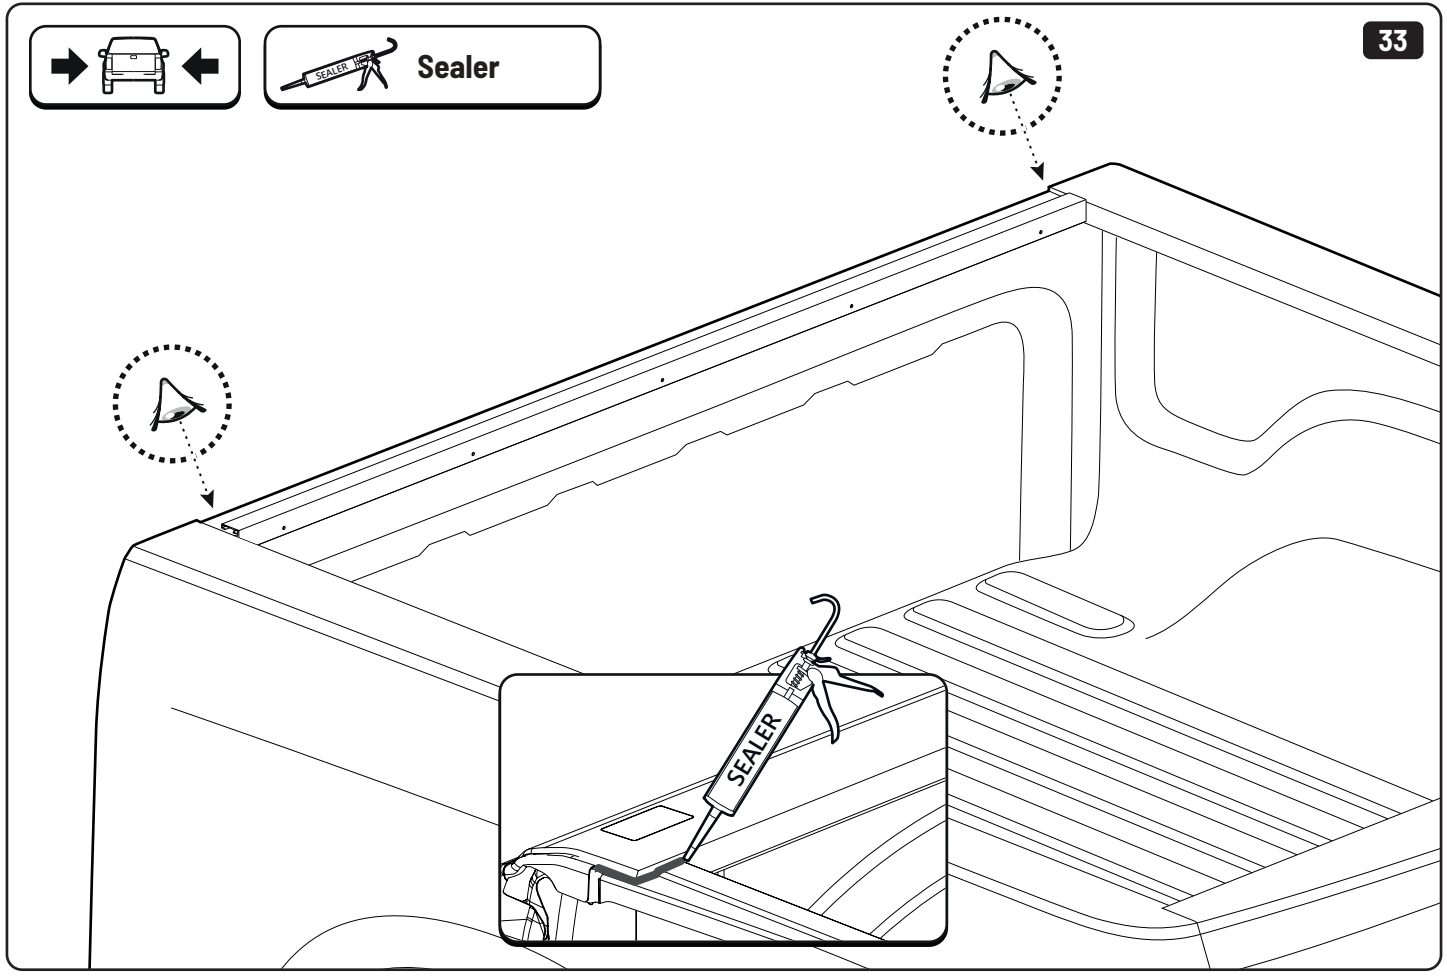

2

3

6

7

 Ø 2,4mm 3/32"

 Rust Protection

EVOm Installation checklist

Type of Action	Date	Done
Holes for drain		
Mounting gliding rail in canister		
Placement of bracket		
With + Cross measurement		
Tightening the clamp screw		