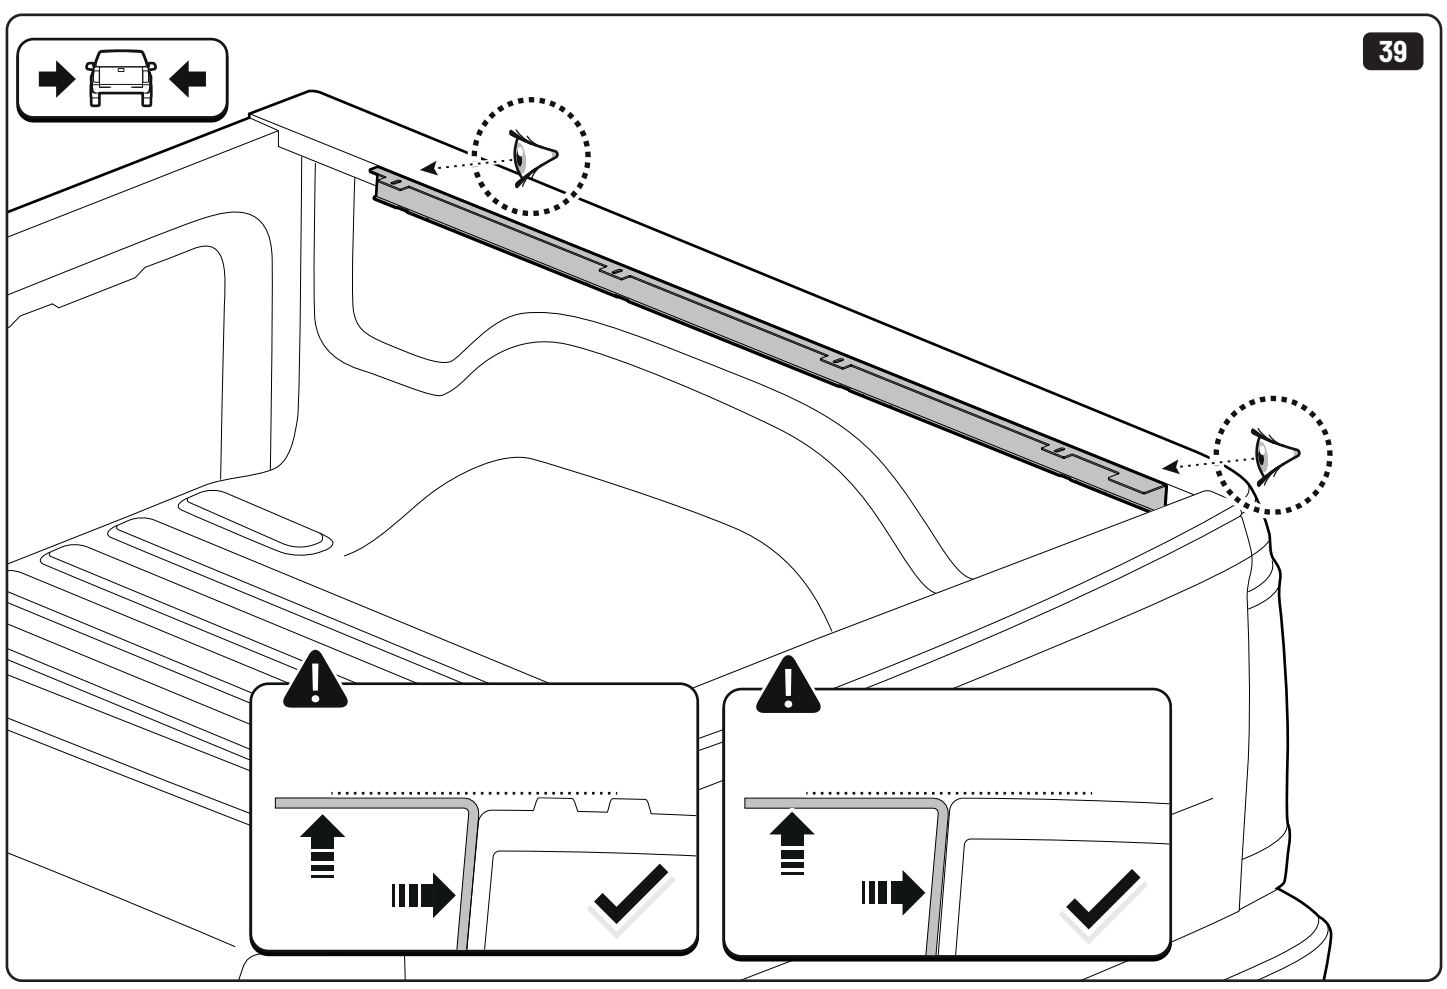

2

3

6

7

 Ø 2,4mm 3/32"

 Rust Protection

EVOm Installation checklist

Type of Action	Date	Done
Holes for drain		
Mounting gliding rail in canister		
Placement of bracket		
With + Cross measurement		
Tightening the clamp screw		