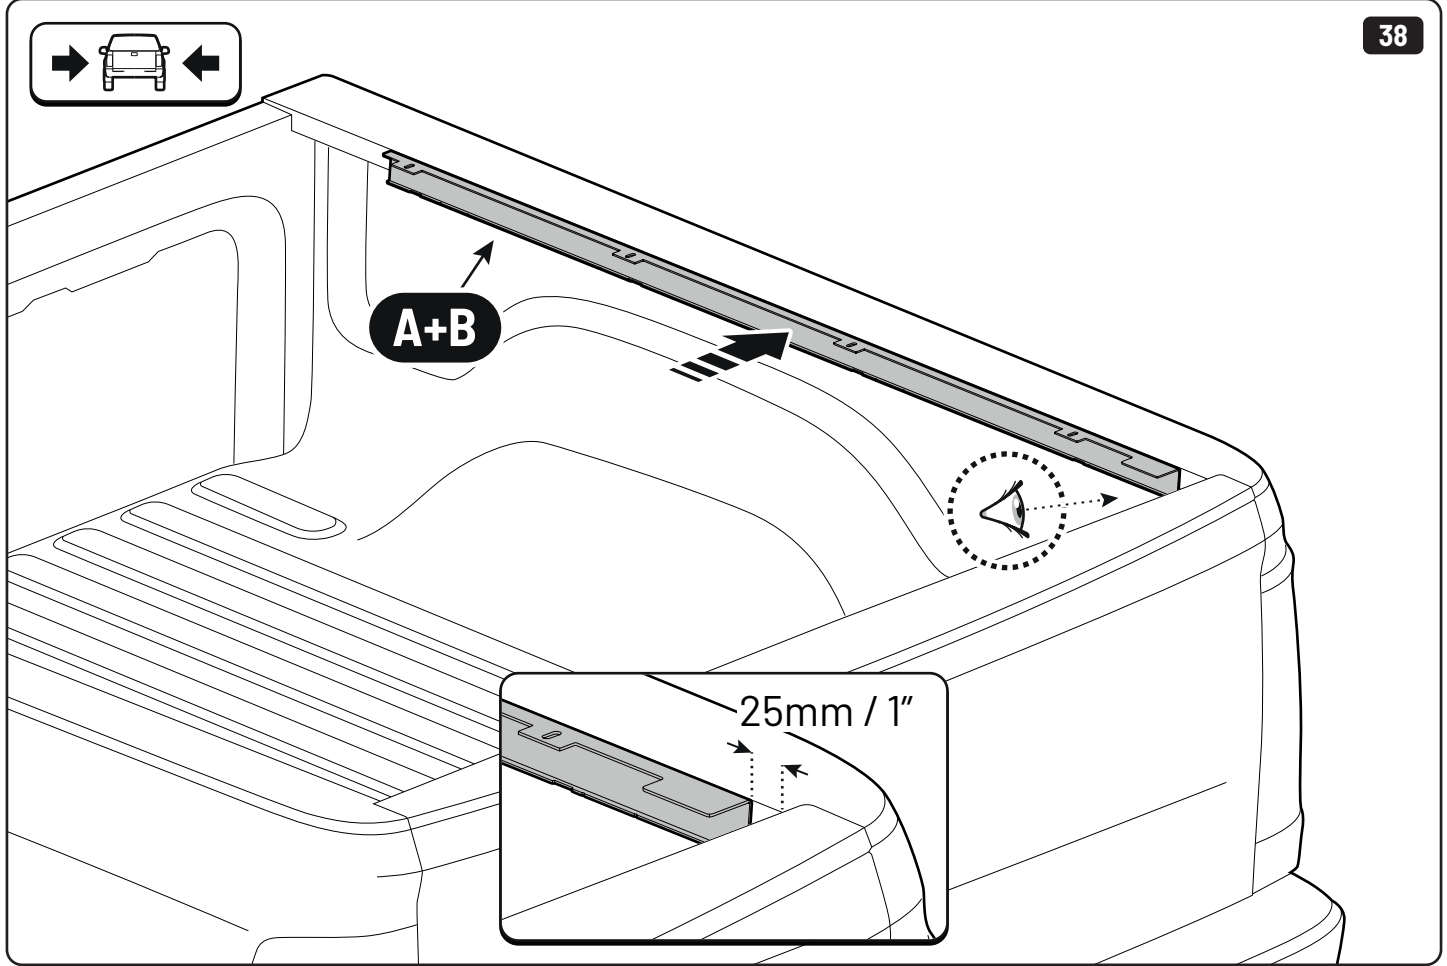

2

3

6

7

 Ø 2,4mm 3/32"

 Rust Protection

EVOm Installation checklist

Type of Action	Date	Done
Holes for drain		
Mounting gliding rail in canister		
Placement of bracket		
With + Cross measurement		
Tightening the clamp screw		