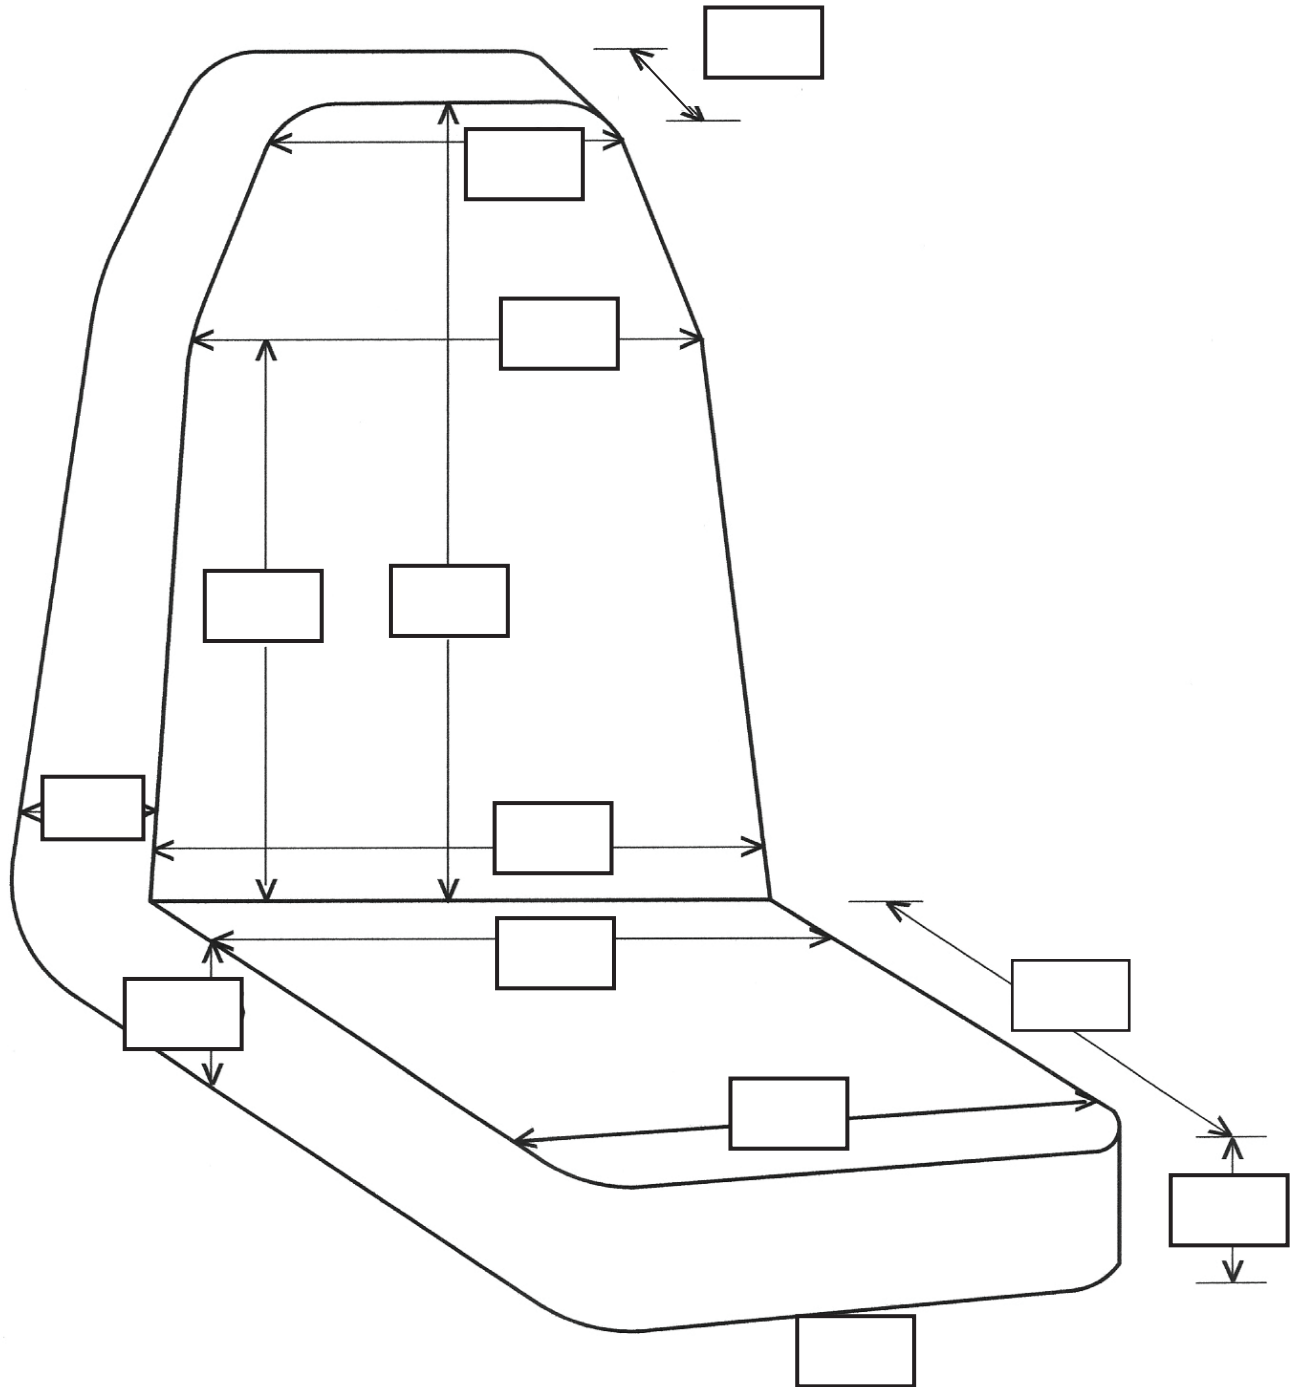

# Aerosheep / Comfy Sheepskin

Voice: 800.521.4014 Fax: 303.261.1429  
info@aerosheep.com info@comfysheep.com

Year \_\_\_\_\_ Original Upholstery  Reupholstered  Not sure

Manufacturer: \_\_\_\_\_ Model: \_\_\_\_\_