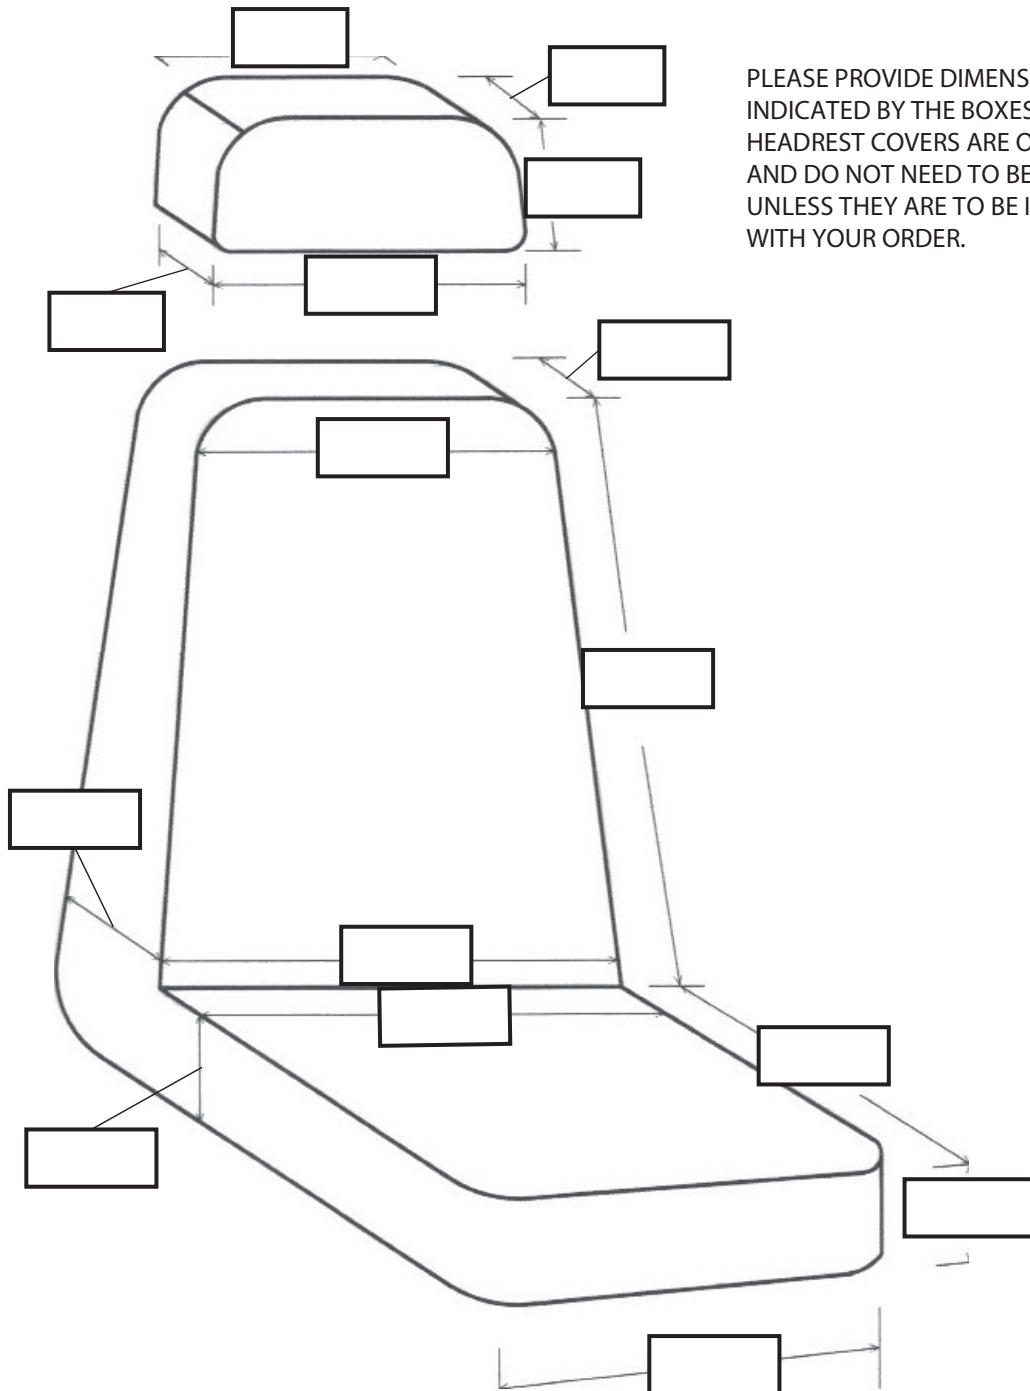

Aerosheep / Comfy Sheepskin

Voice: 800.521.4014 Fax: 303.261.1429
 info@aerosheep.com info@comfysheep.com

PLEASE PROVIDE DIMENSIONS WHERE INDICATED BY THE BOXES. HEADREST COVERS ARE OPTIONAL AND DO NOT NEED TO BE MEASURED UNLESS THEY ARE TO BE INCLUDED WITH YOUR ORDER.